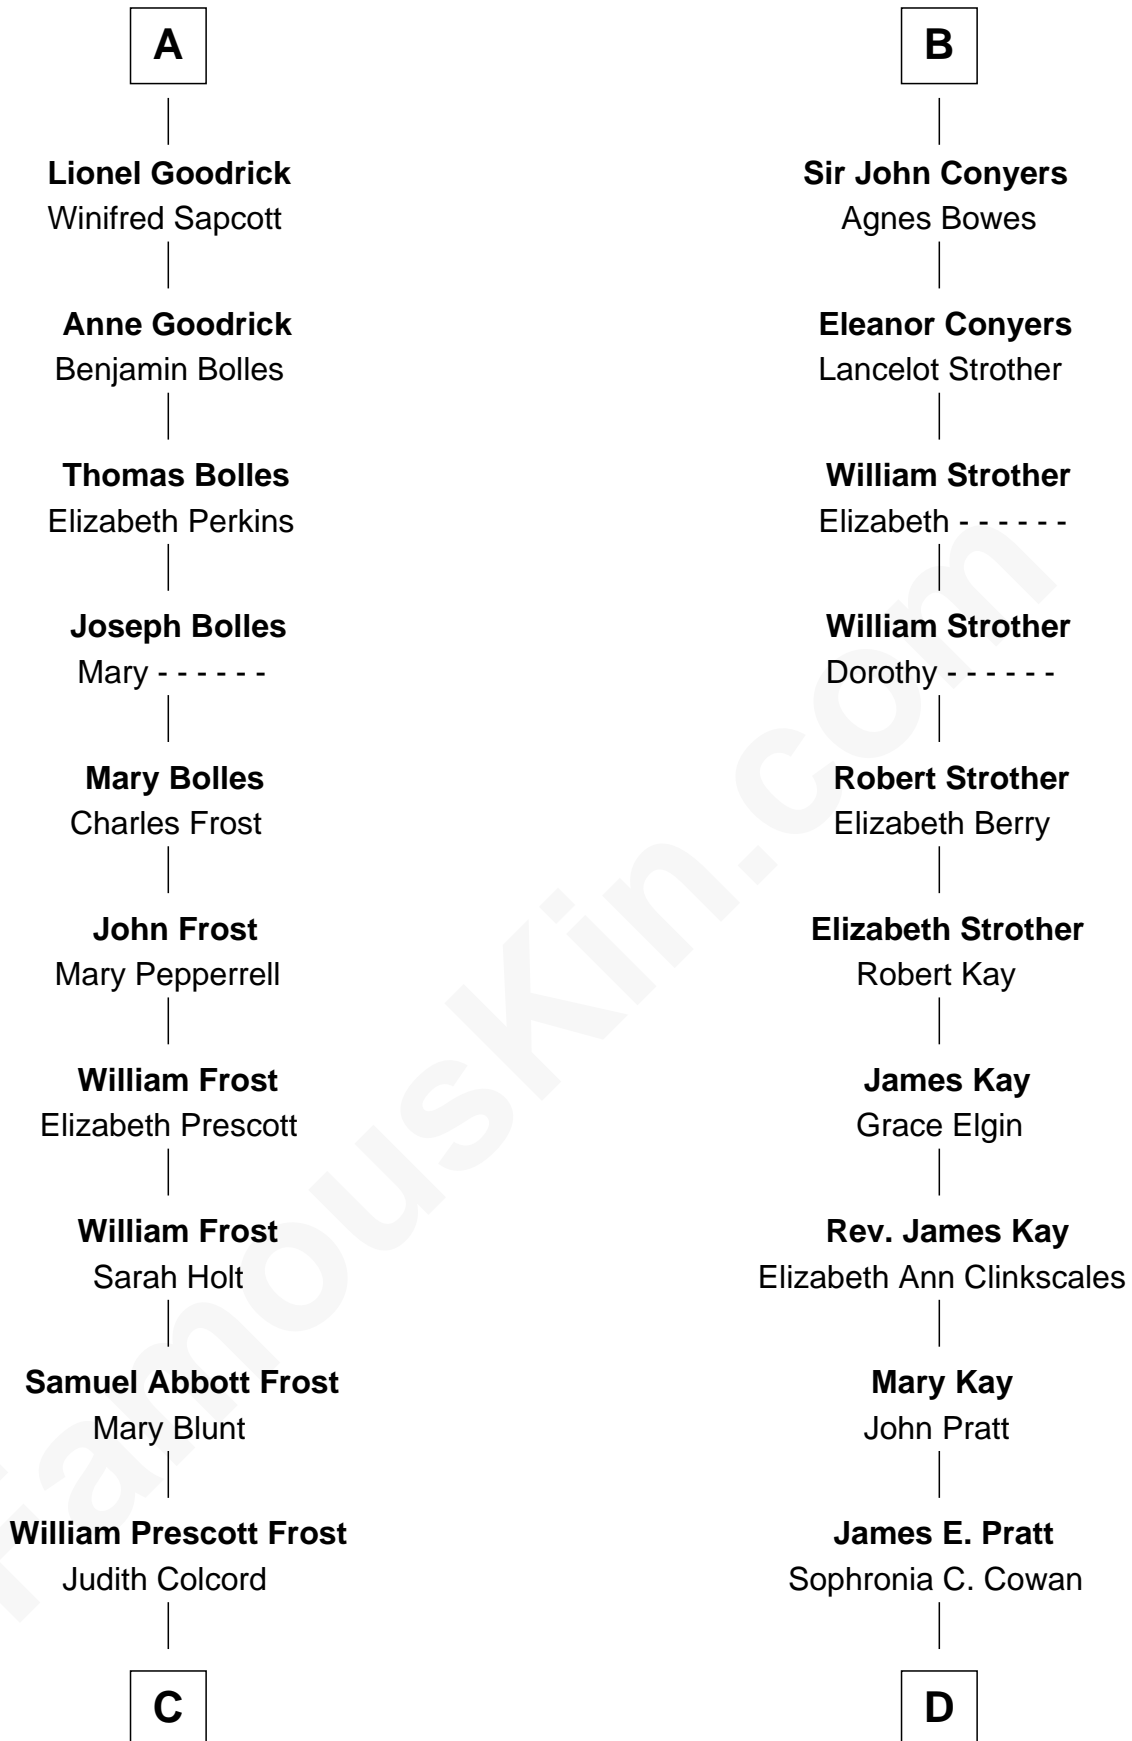

FamousKin.com Relationship Chart of

Robert Frost

Poet and Playwright

18th cousin 1 time removed of

Jimmy Carter

39th U.S. President

Sir Henry de Percy

Idoine de Clifford

C

William Prescott Frost

Isabella Moodie

Robert Frost

Poet and Playwright

D

Nina Pratt

William Archibald Carter

Earl Carter

Lillian Gordy

Jimmy Carter

39th U.S. President

FamousKin.com