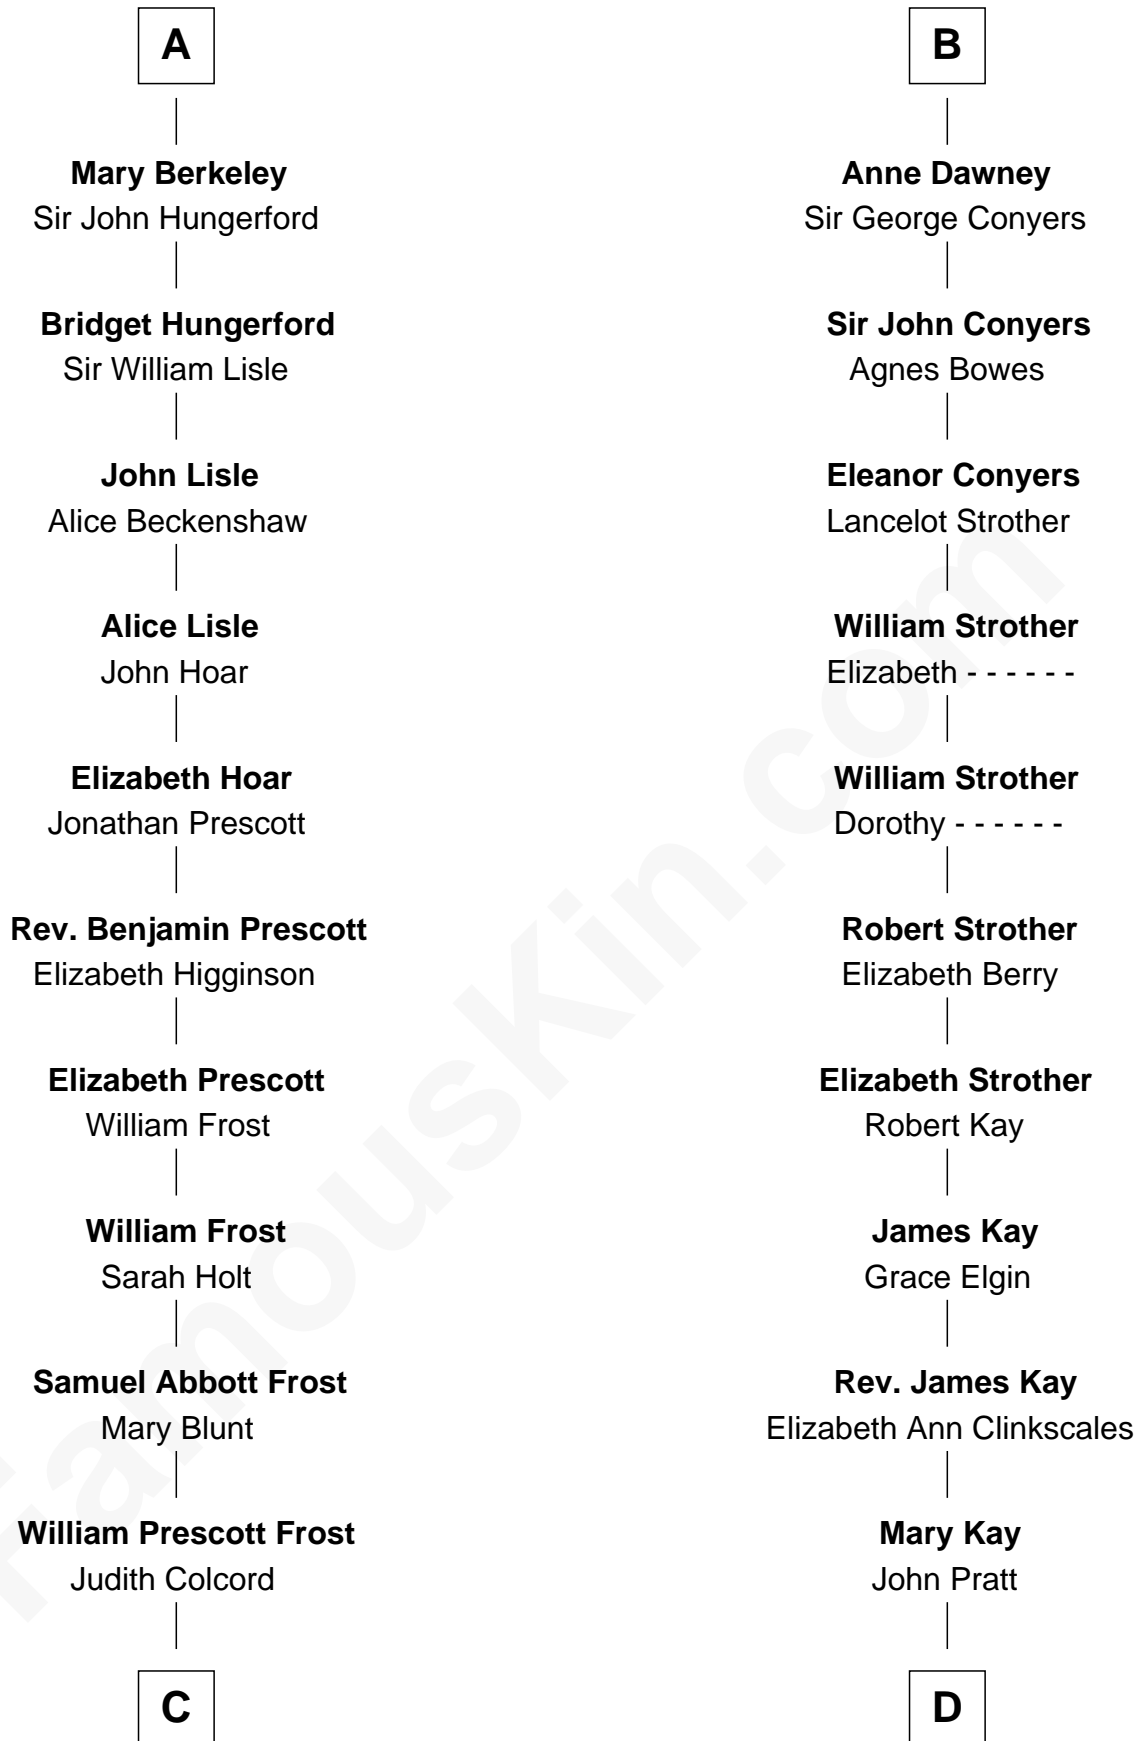

FamousKin.com Relationship Chart of

Robert Frost

Poet and Playwright

18th cousin 2 times removed of

Jimmy Carter

39th U.S. President

Sir William de Bohun
Elizabeth de Badlesmere

C

William Prescott Frost

Isabella Moodie

Robert Frost

Poet and Playwright

D

James E. Pratt

Sophonra C. Cowan

Nina Pratt

William Archibald Carter

Earl Carter

Lillian Gordy

Jimmy Carter

39th U.S. President

FamousKin.com