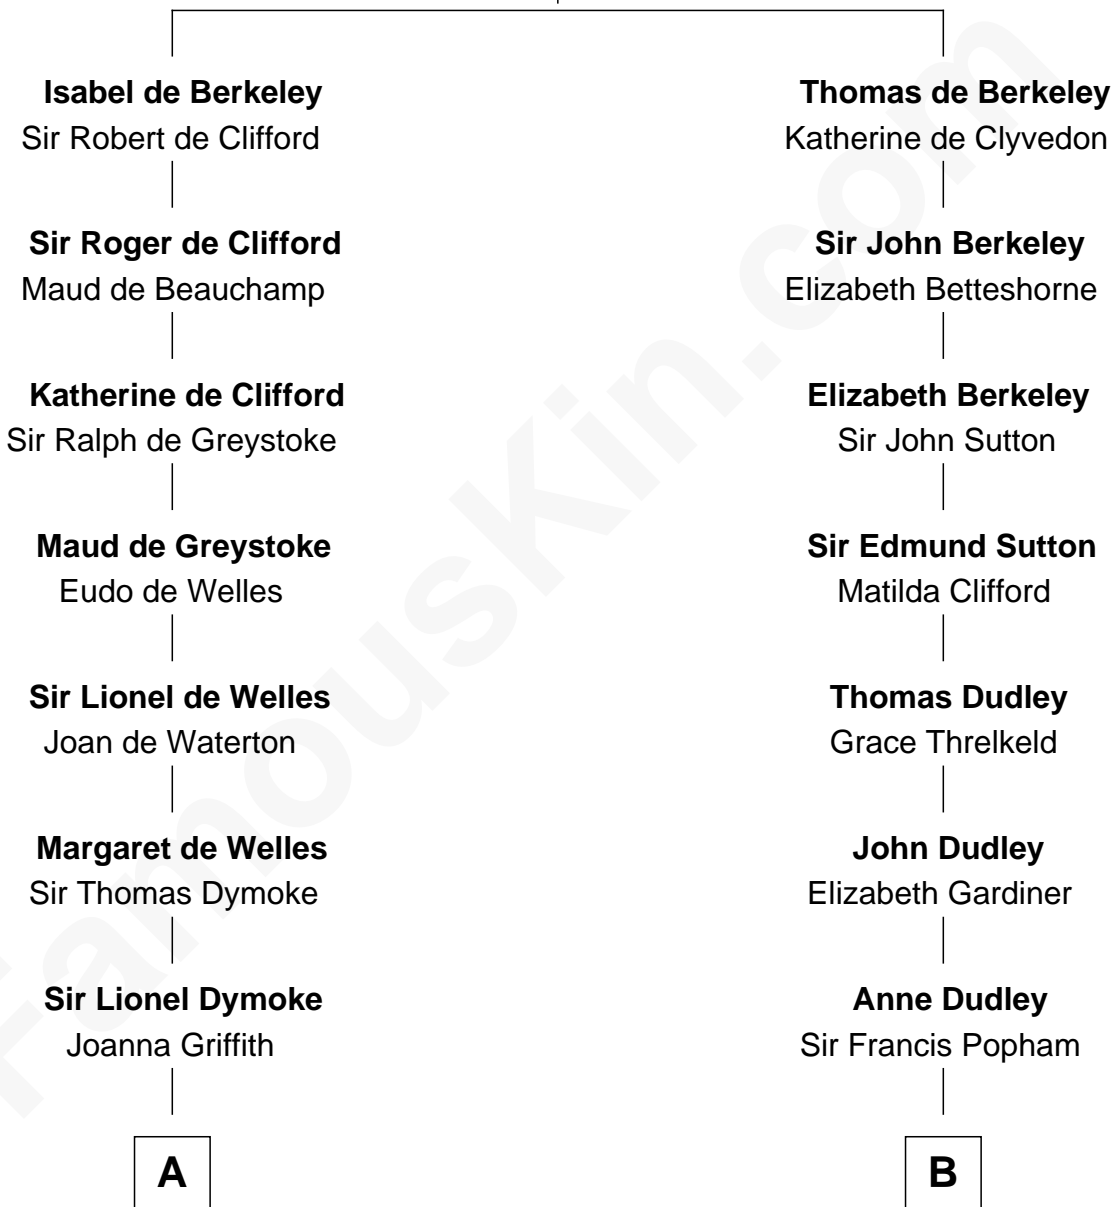

# FamousKin.com Relationship Chart of

**Robert Frost**

*Poet and Playwright*

17th cousin 2 times removed of

**Sir Winston Churchill**

*Prime Minister of the United Kingdom*

**Sir Maurice de Berkeley**

Eve la Zouche

**C**

|  
**William Prescott Frost**

Judith Colcord

|  
**William Prescott Frost**

Isabella Moodie

|  
**Robert Frost**

*Poet and Playwright*

FamousKin.com