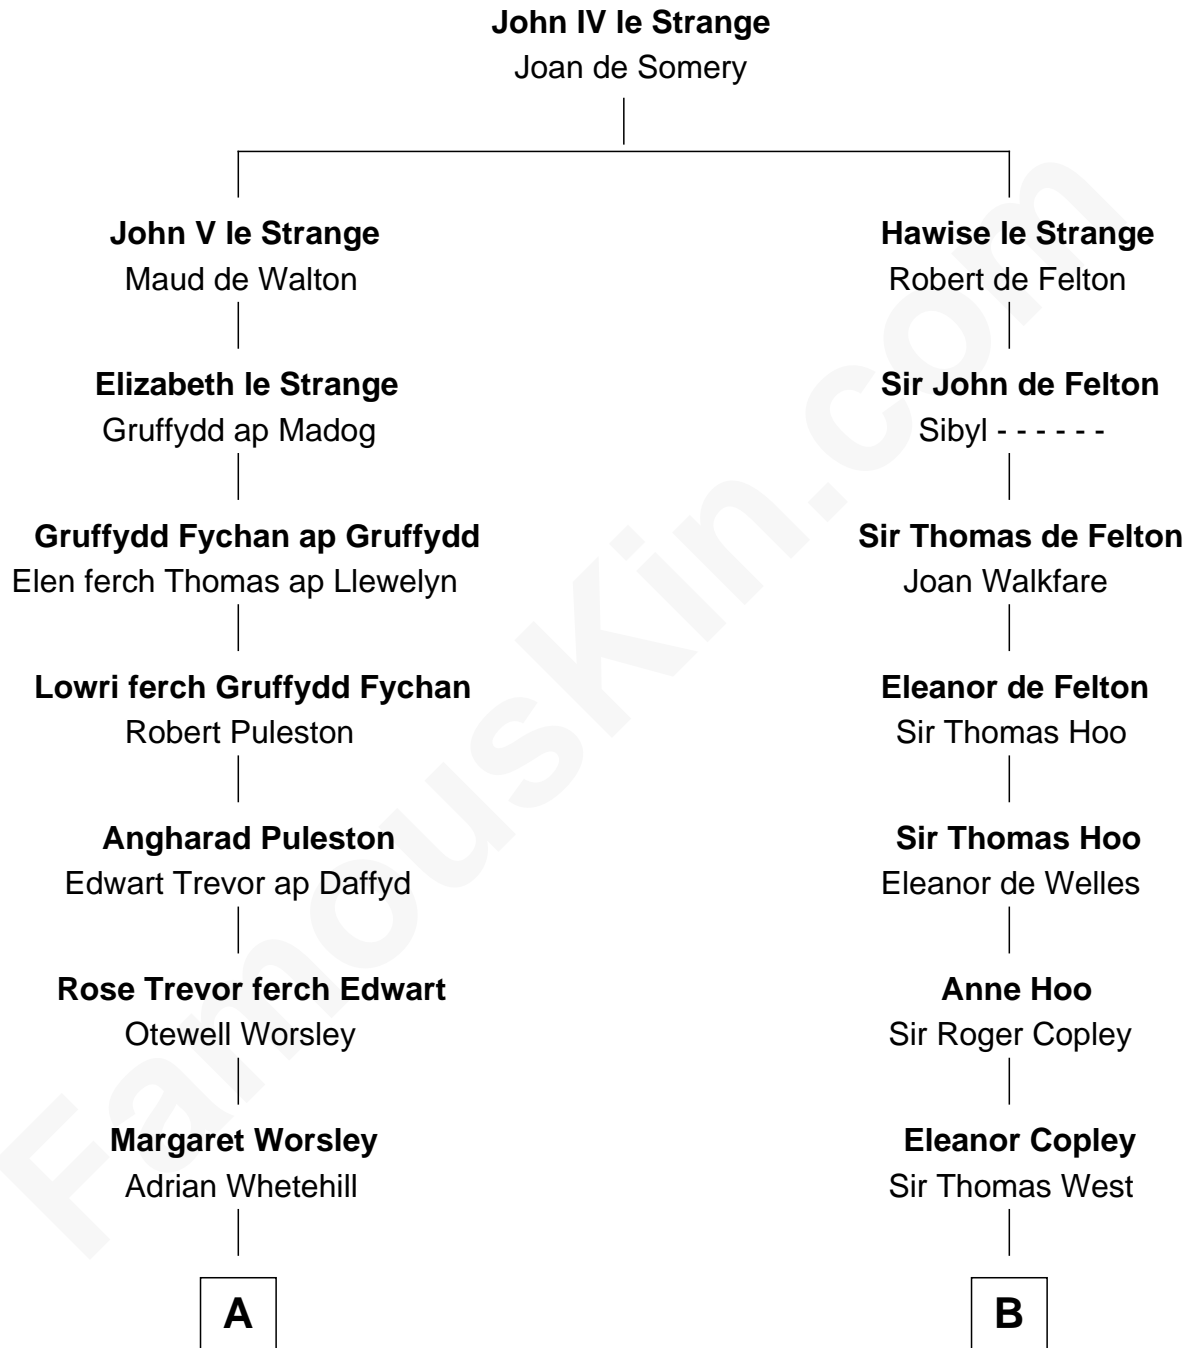

FamousKin.com Relationship Chart of

Robert Frost

Poet and Playwright

19th cousin of

John D. Rockefeller

Founder of the Standard Oil Company

C

William Prescott Frost

Judith Colcord

William Prescott Frost

Isabella Moodie

Robert Frost

Poet and Playwright

D

Lucy Avery

Godfrey Lewis Rockefeller