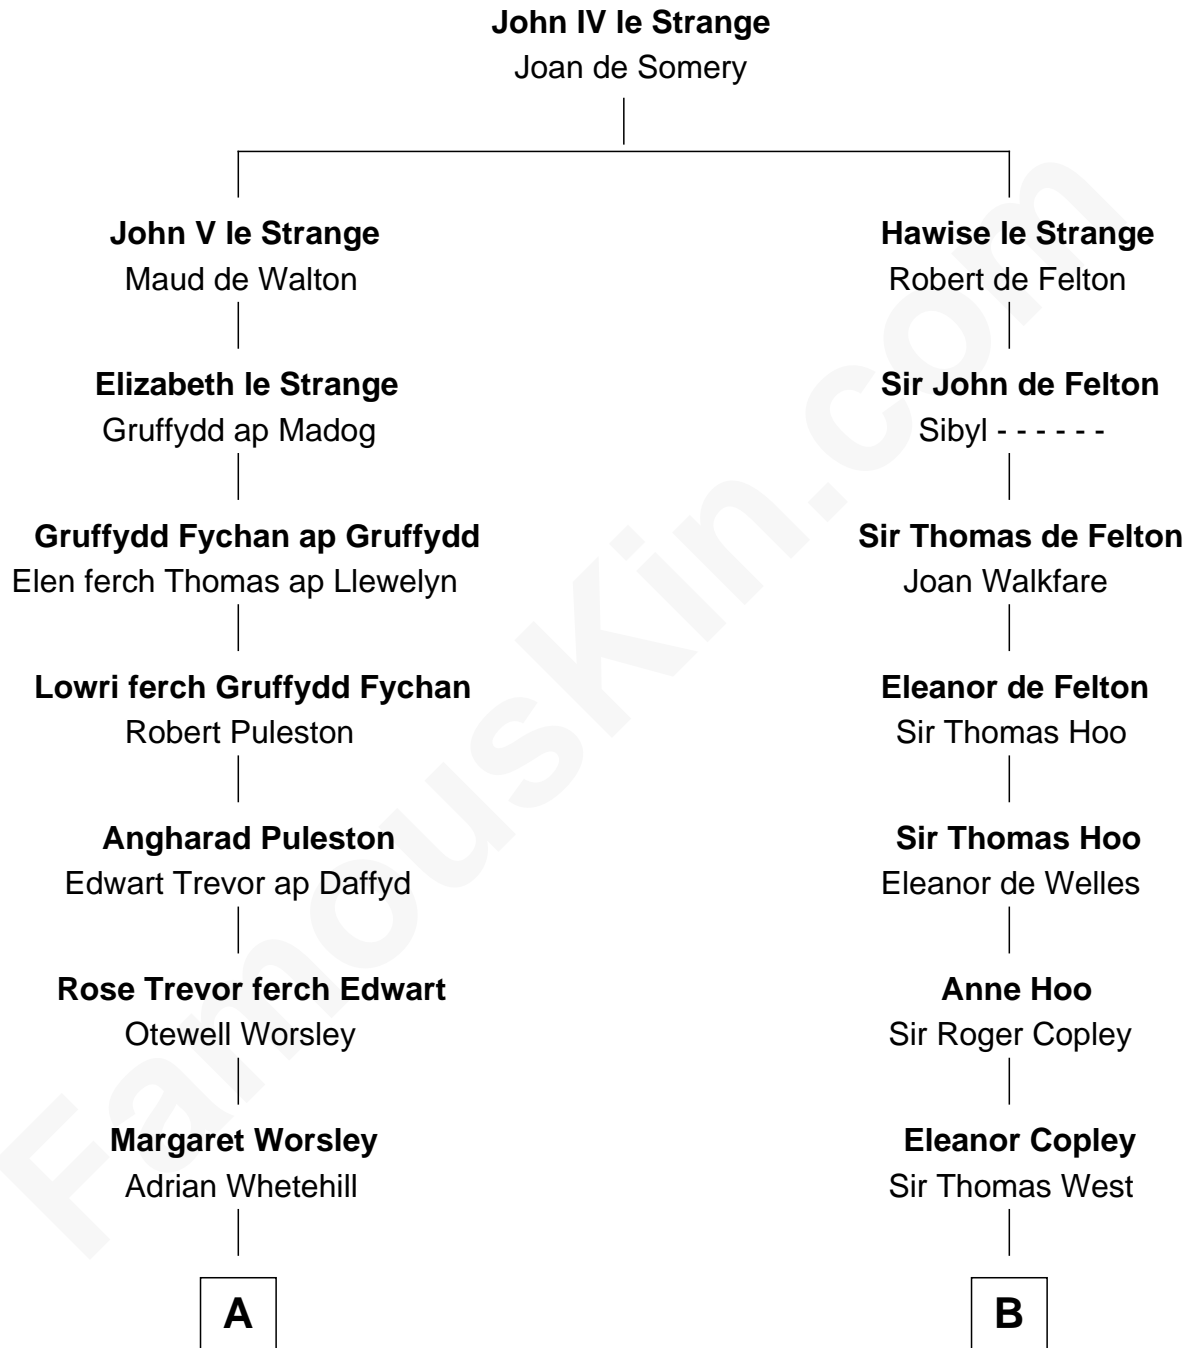

# FamousKin.com Relationship Chart of

**Robert Frost**

*Poet and Playwright*

19th cousin 2 times removed of

**Nelson Rockefeller**

*41st U.S. Vice-President*

**C**

**William Prescott Frost**

Judith Colcord

**William Prescott Frost**

Isabella Moodie

**Robert Frost**

*Poet and Playwright*

**D**

**Lucy Avery**

Godfrey Lewis Rockefeller

**William Avery Rockefeller**

Eliza Davison

**John Davison Rockefeller**

Laura Celestia Spelman

**John Davison Rockefeller**

Abby Greene Aldrich

**Nelson Rockefeller**

*41st U.S. Vice-President*