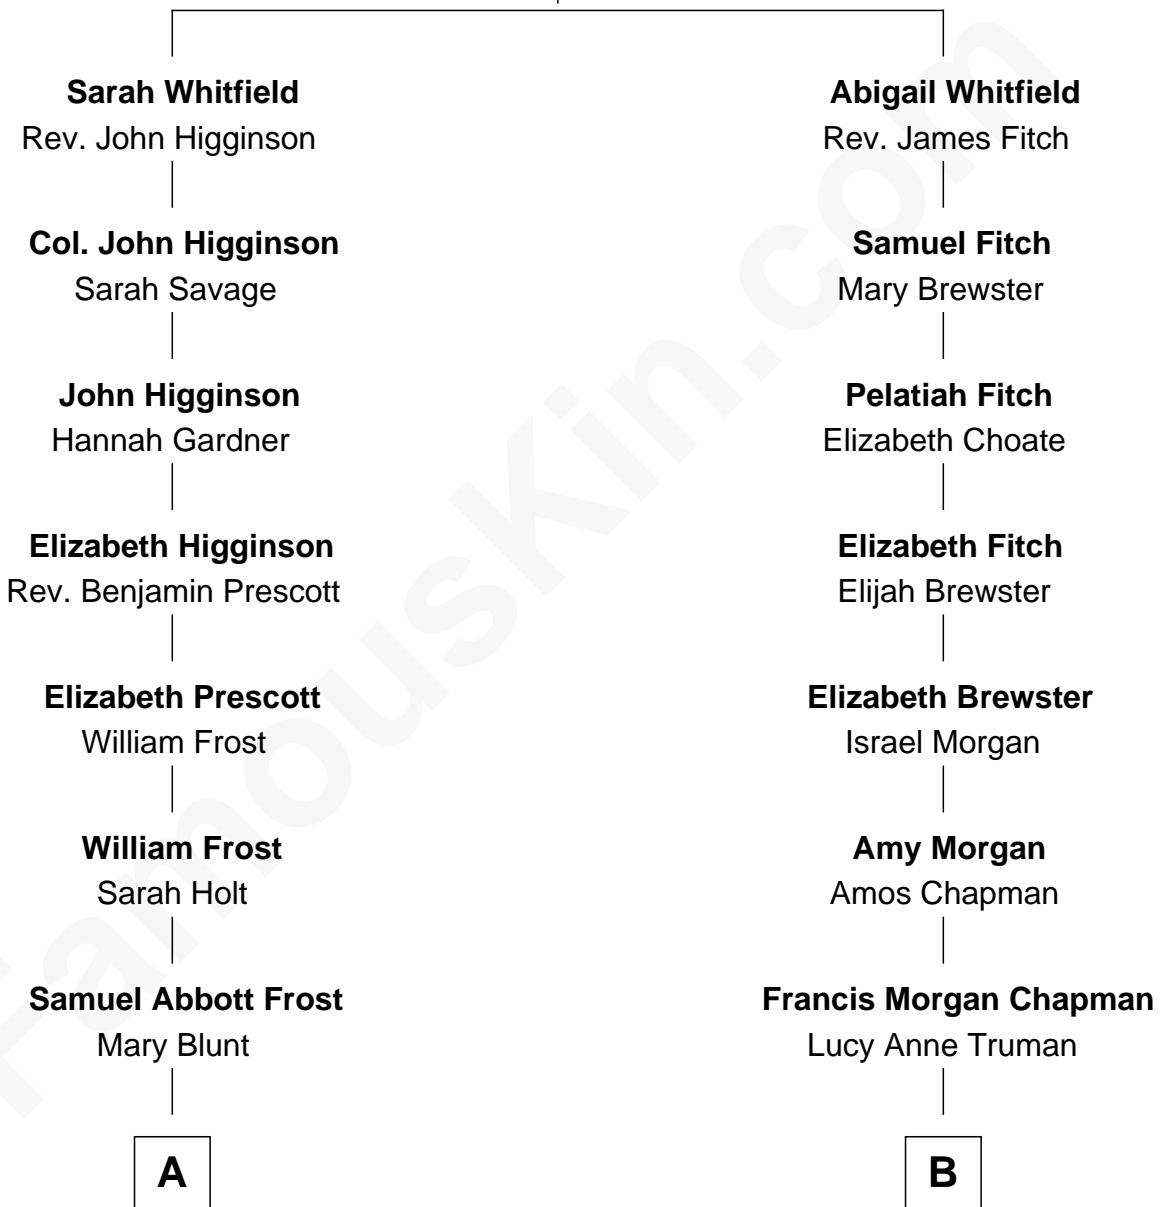

FamousKin.com Relationship Chart of

Robert Frost

Poet and Playwright

9th cousin of

Nelson Rockefeller

41st U.S. Vice-President

Rev. Henry Whitfield

Dorothy Sheafe

Abby Pearce Truman Chapman

Nelson Wilmarth Aldrich

Abby Greene Aldrich

John Davison Rockefeller

Nelson Rockefeller

41st U.S. Vice-President

FamousKin.com