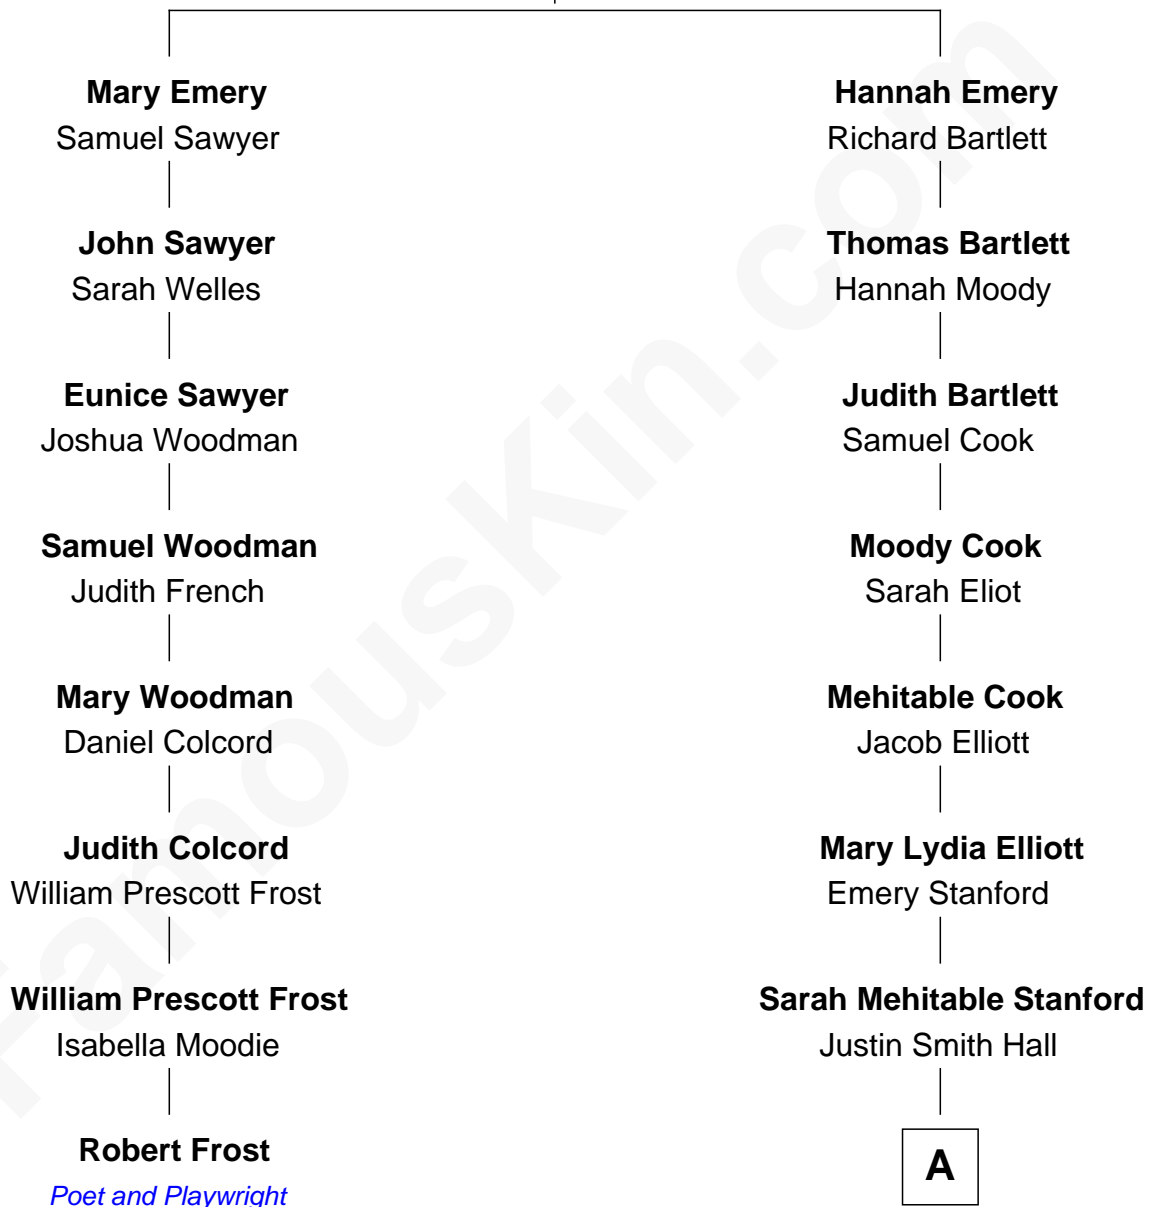

# FamousKin.com Relationship Chart of

**Robert Frost**

*Poet and Playwright*

7th cousin 2 times removed of

**Raquel Welch**

*Movie Actress*

**John Emery**

Mary - - - - -

A

Emery Stanford Hall

Clara Louise Adams

Josephine Sarah Hall

Armando Carlos Tejada

Raquel Welch

*aka Raquel Welch*

FamousKin.com