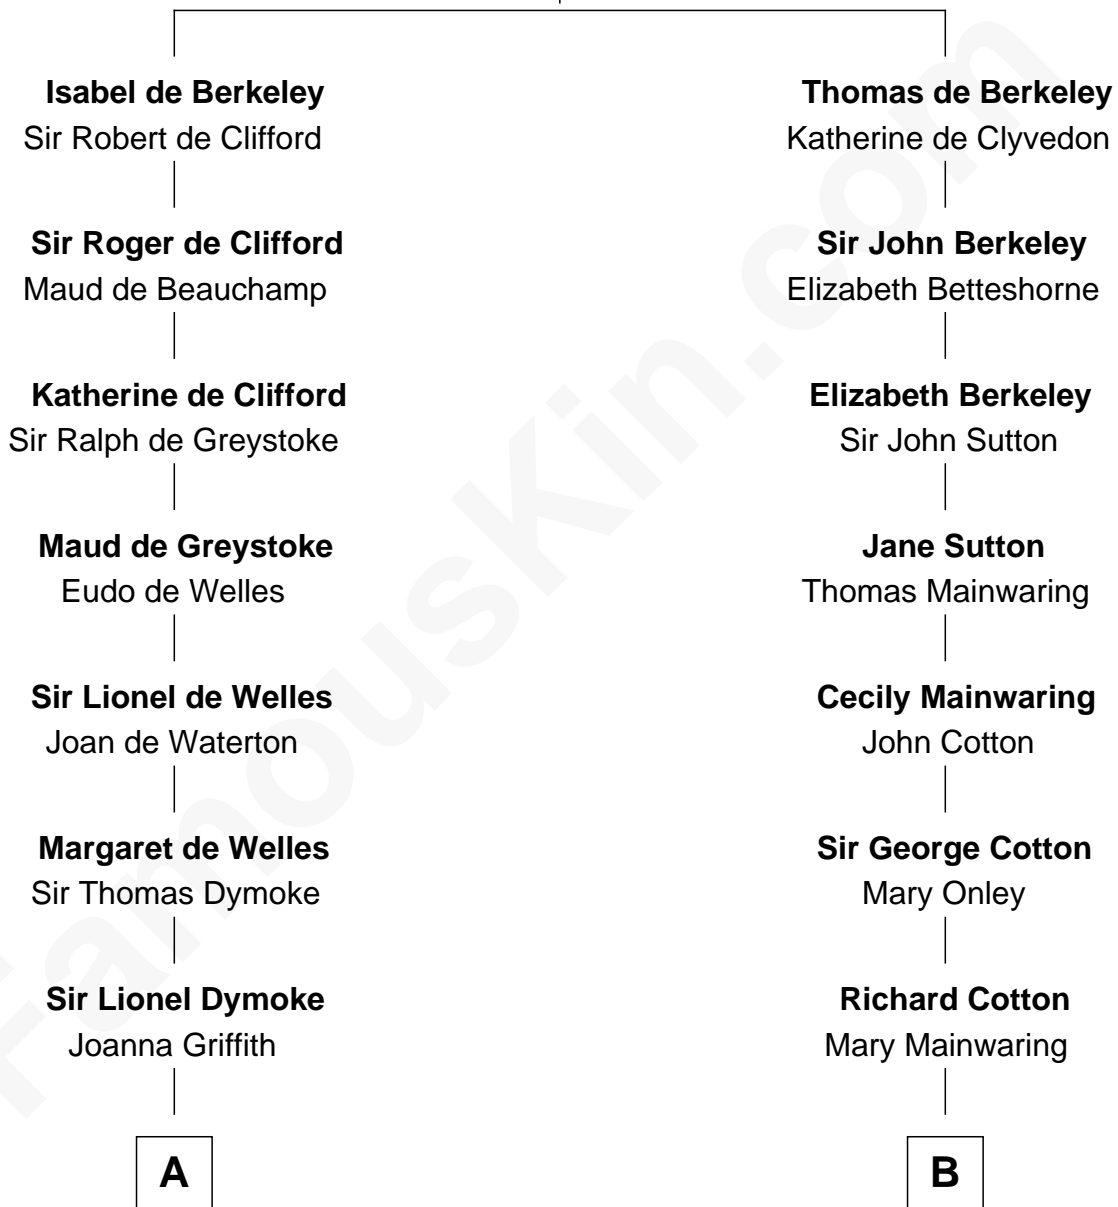

# FamousKin.com Relationship Chart of

**Robert Frost**

*Poet and Playwright*

15th cousin 4 times removed of

**Grover Cleveland**

*22nd and 24th U.S. President*

**Sir Maurice de Berkeley**

Eve la Zouche

**C**

William Prescott Frost

Judith Colcord

William Prescott Frost

Isabella Moodie

**Robert Frost**

*Poet and Playwright*

FamousKin.com