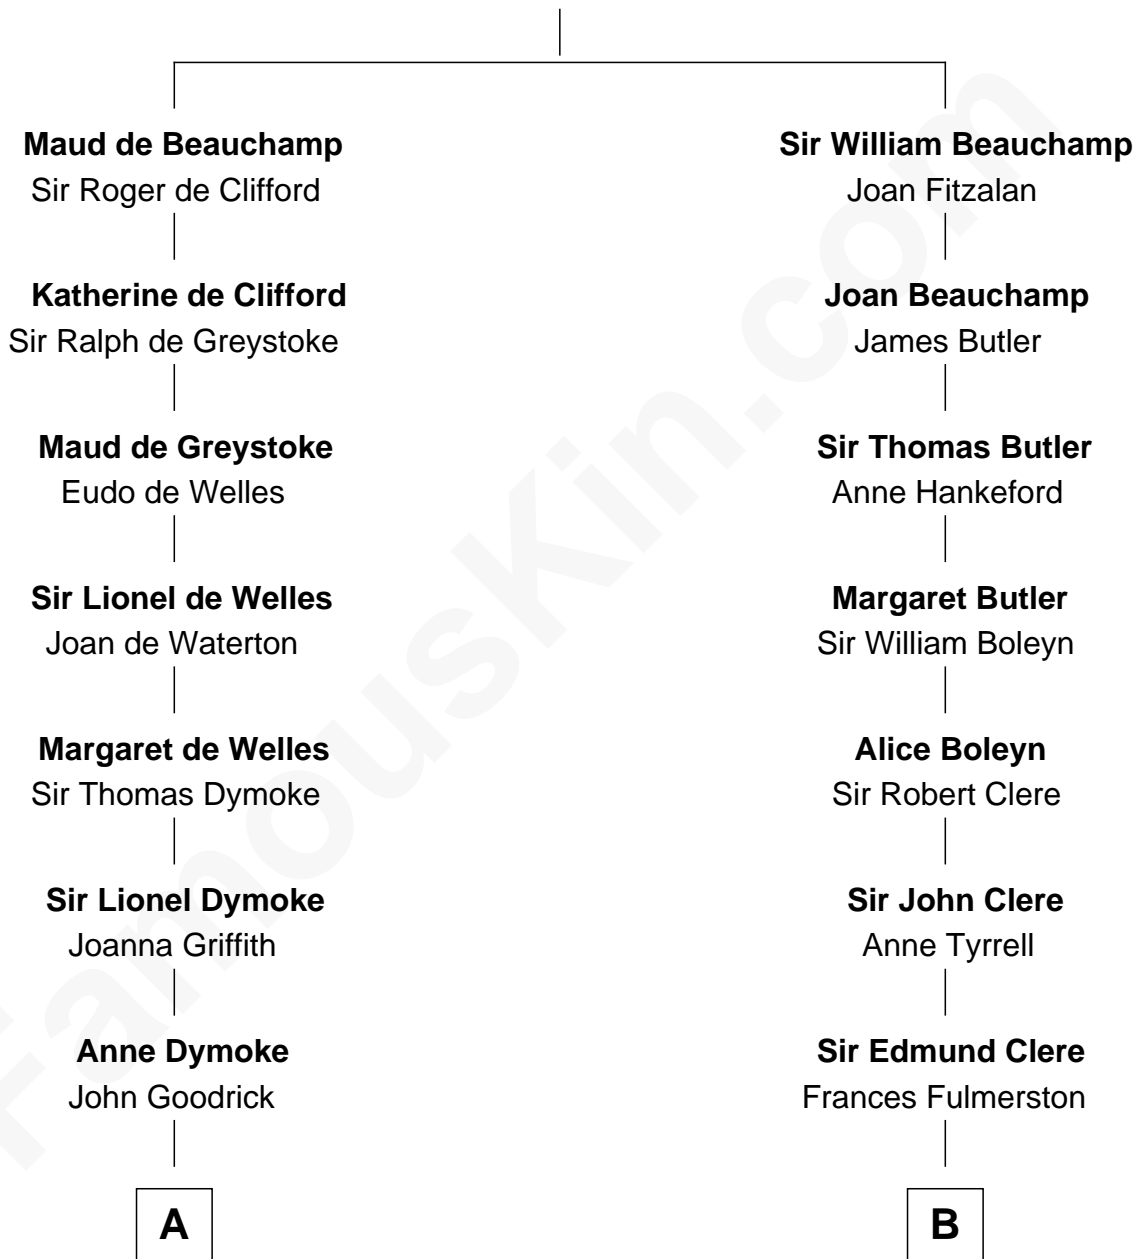

FamousKin.com

Relationship Chart of

Robert Frost

Poet and Playwright

18th cousin 1 time removed of

Mamie (Doud) Eisenhower

First Lady of President Dwight Eisenhower

Sir Thomas de Beauchamp

Katherine de Mortimer

C

William Prescott Frost

Isabella Moodie

Robert Frost

Poet and Playwright

D

Royal Houghton Doud

Mary Cornelia Sheldon

John Sheldon Doud

Elivera Mathilda Carlson

Mamie (Doud) Eisenhower

First Lady of Dwight Eisenhower

FamousKin.com