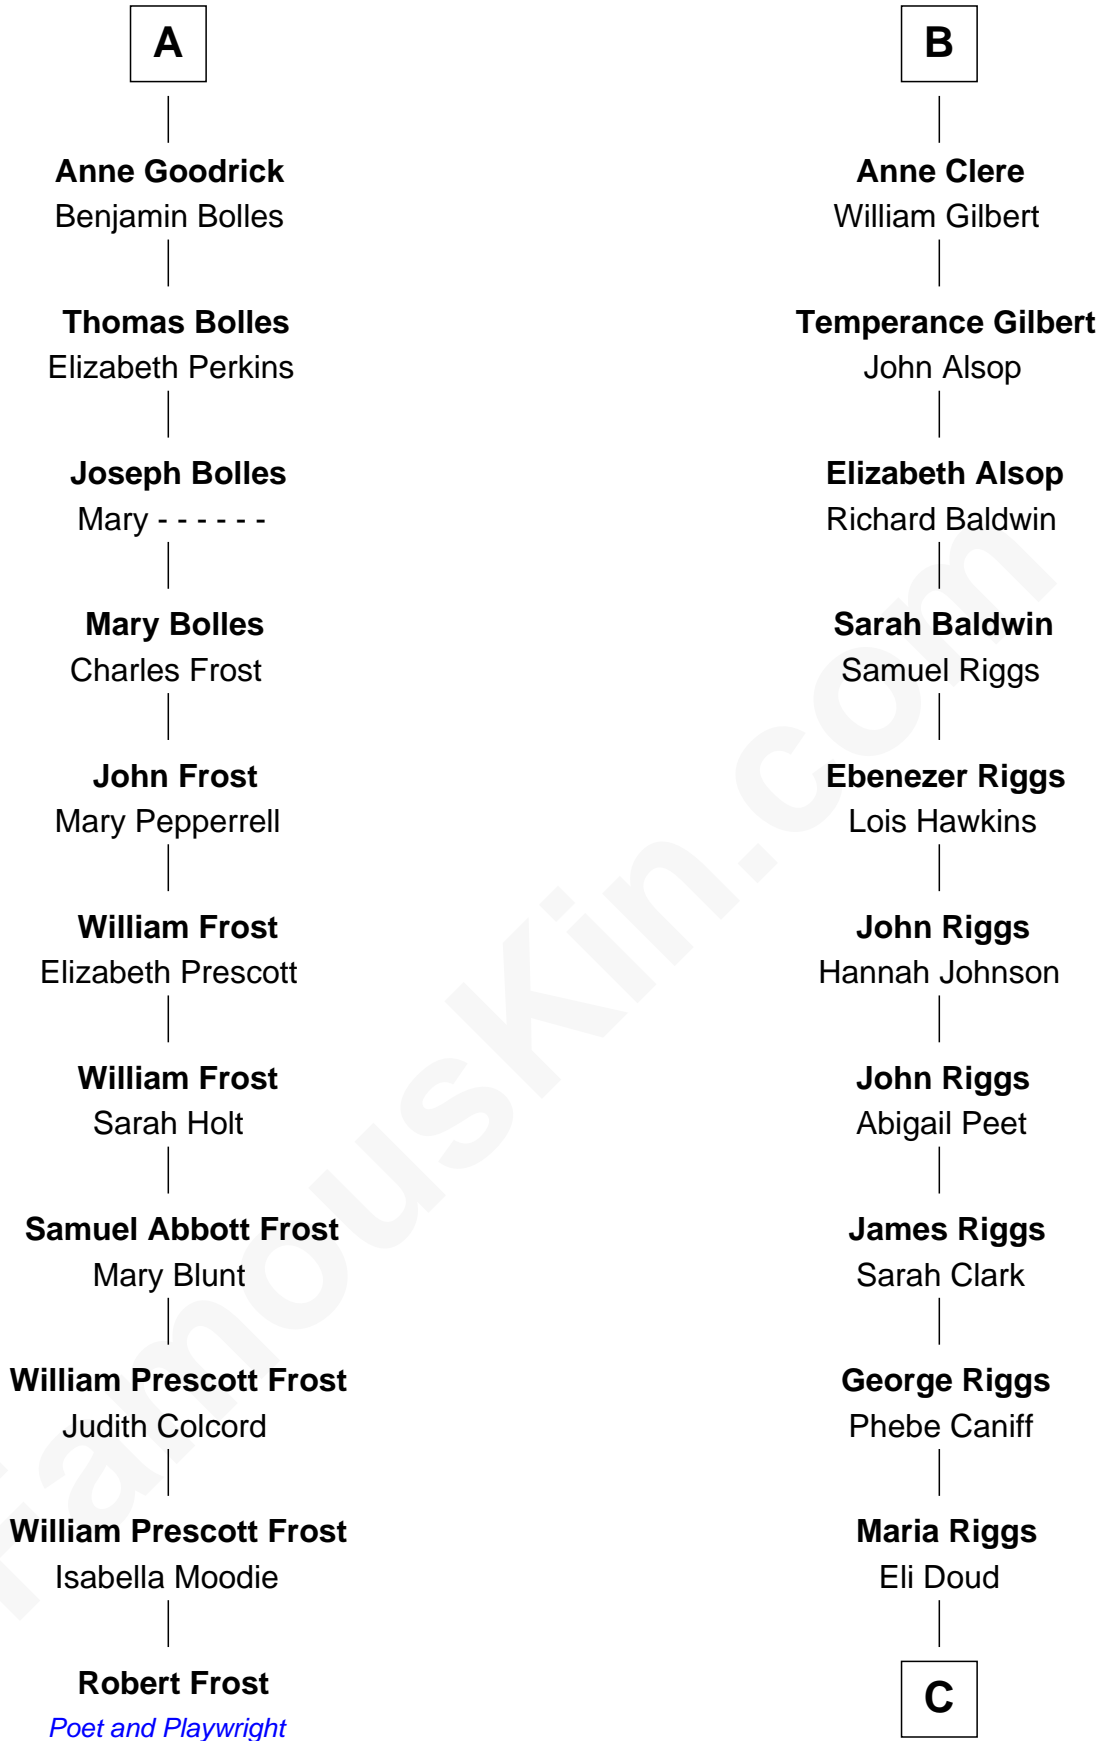

FamousKin.com Relationship Chart of

Robert Frost

Poet and Playwright

17th cousin 2 times removed of

Mamie (Doud) Eisenhower

First Lady of President Dwight Eisenhower

John de Welles

Maud de Roos

John de Welles
Eleanor de Mowbray

Eudo de Welles
Maud de Greystoke

Sir Lionel de Welles
Joan de Waterton

Margaret de Welles
Sir Thomas Dymoke

Sir Lionel Dymoke
Joanna Griffith

Anne Dymoke
John Goodrick

Lionel Goodrick
Winifred Sappcott

A

Anne de Welles
James Butler

James Butler
Joan Beauchamp

Sir Thomas Butler
Anne Hankeford

Margaret Butler
Sir William Boleyn

Alice Boleyn
Sir Robert Clere

Sir John Clere
Anne Tyrrell

Sir Edmund Clere
Frances Fulmerston

B

C

Royal Houghton Doud

Mary Cornelia Sheldon

John Sheldon Doud

Elivera Mathilda Carlson

Mamie (Doud) Eisenhower

First Lady of Dwight Eisenhower