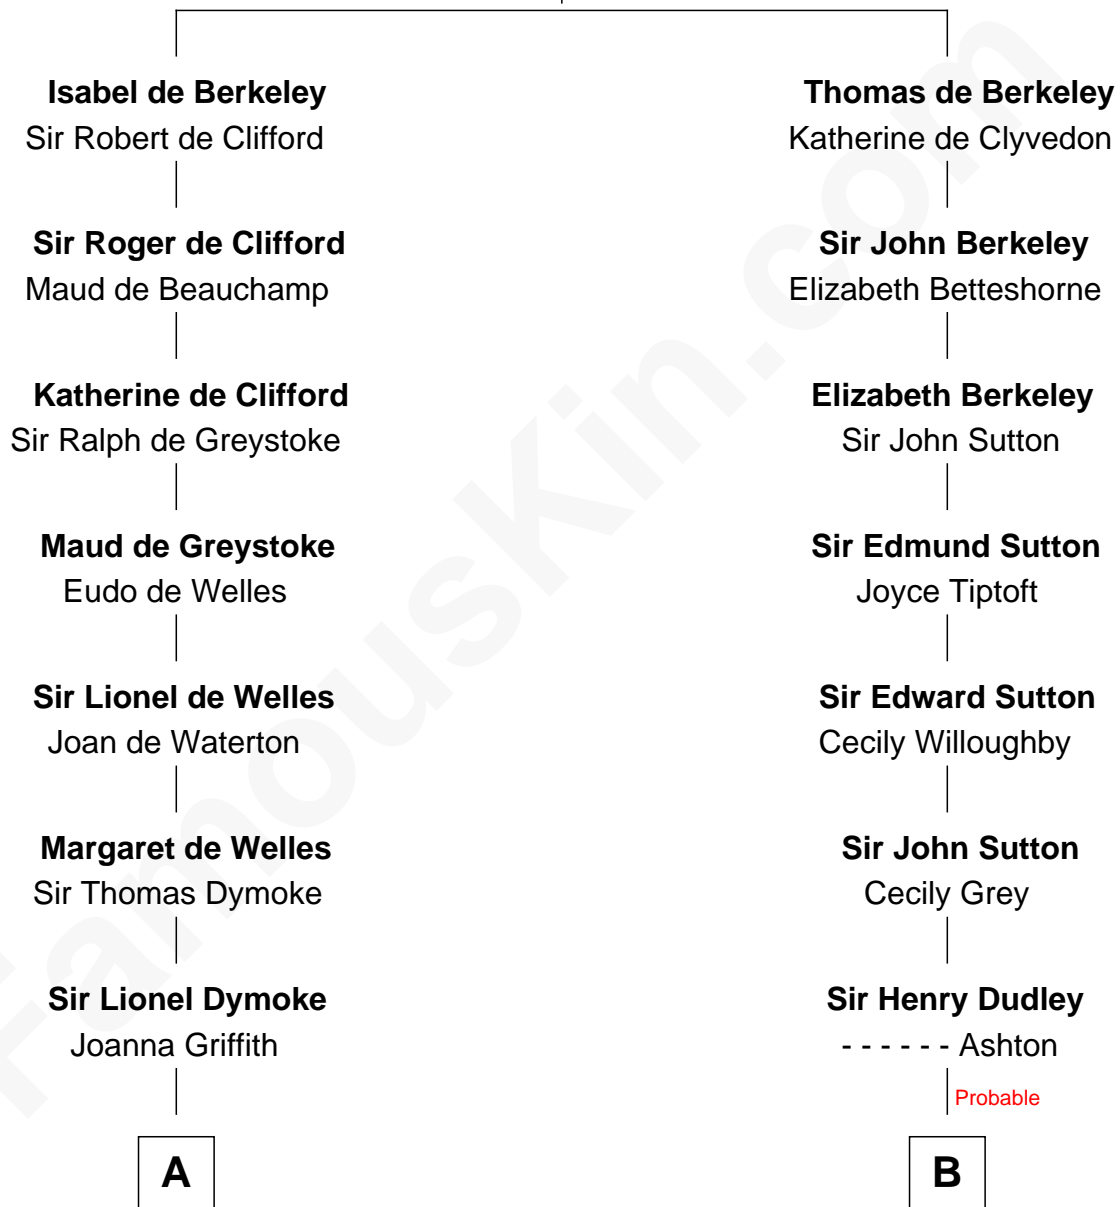

# FamousKin.com Relationship Chart of

**Robert Frost**

*Poet and Playwright*

19th cousin of

**Herbert Hoover**

*31st U.S. President*

**Sir Maurice de Berkeley**

Eve la Zouche

**C**

**William Prescott Frost**

Judith Colcord

**William Prescott Frost**

Isabella Moodie

**Robert Frost**

*Poet and Playwright*

**D**

**Theodore Minthorn**

Mary Wasley

**Hulda Randall Minthorn**

Jessie Clark Hoover

**Herbert Hoover**

*31st U.S. President*

FamousKin.com