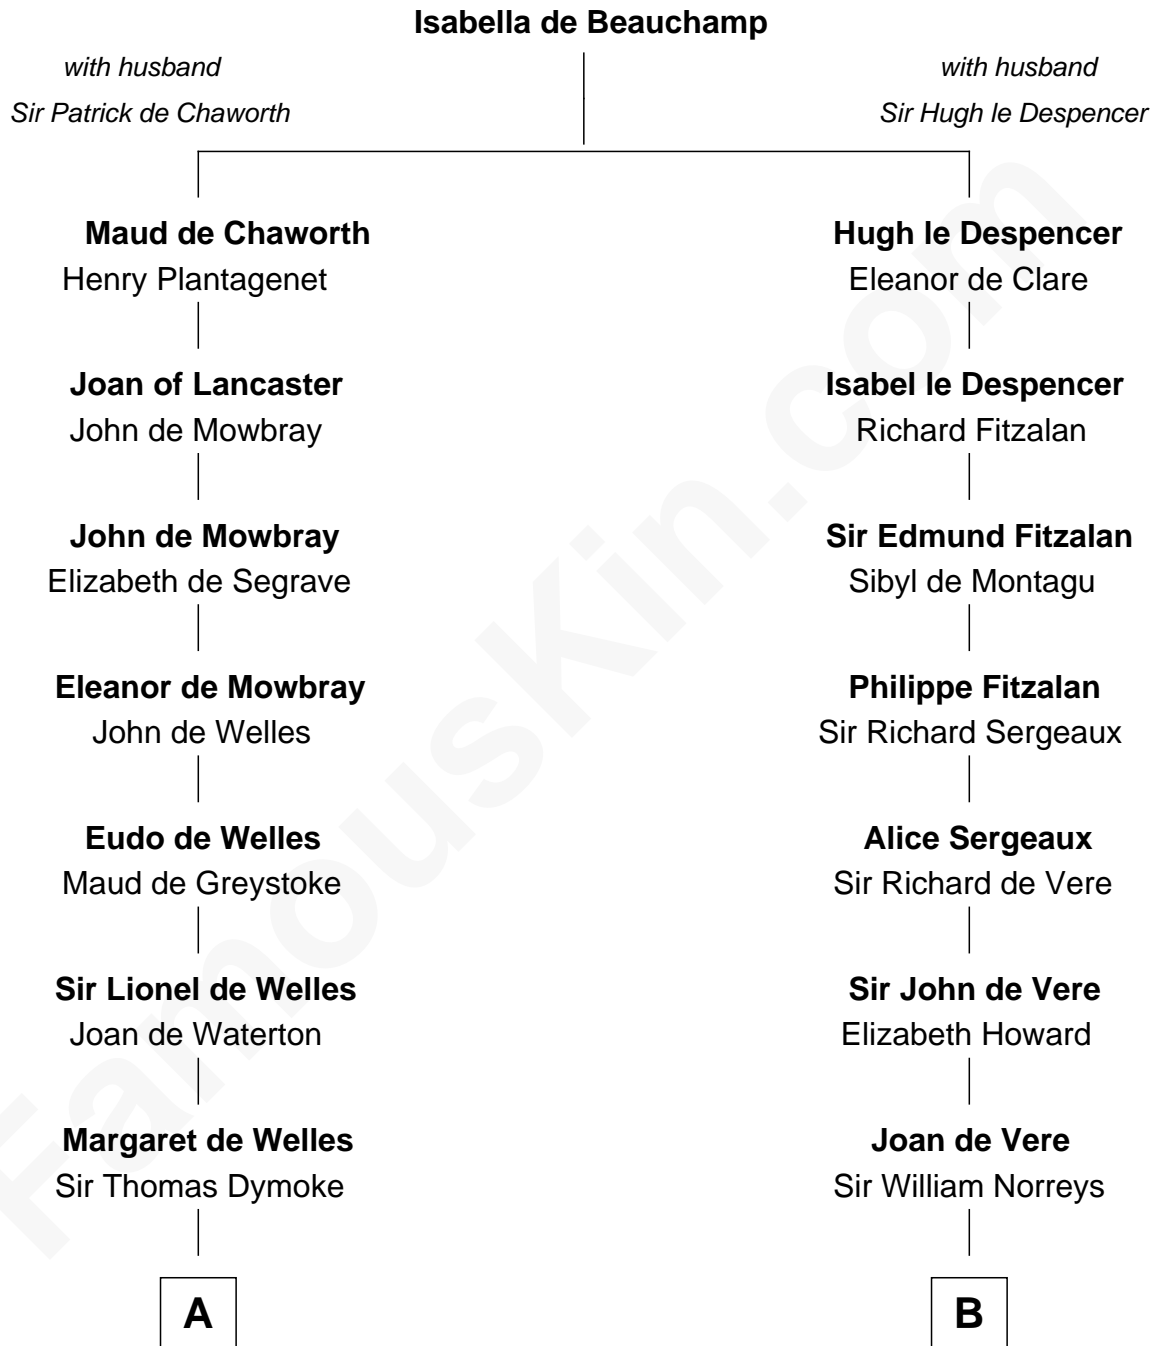

FamousKin.com Relationship Chart of

Robert Frost

Poet and Playwright

20th cousin 1 time removed of

Lou (Henry) Hoover

First Lady of President Herbert Hoover

C

Samuel Abbott Frost