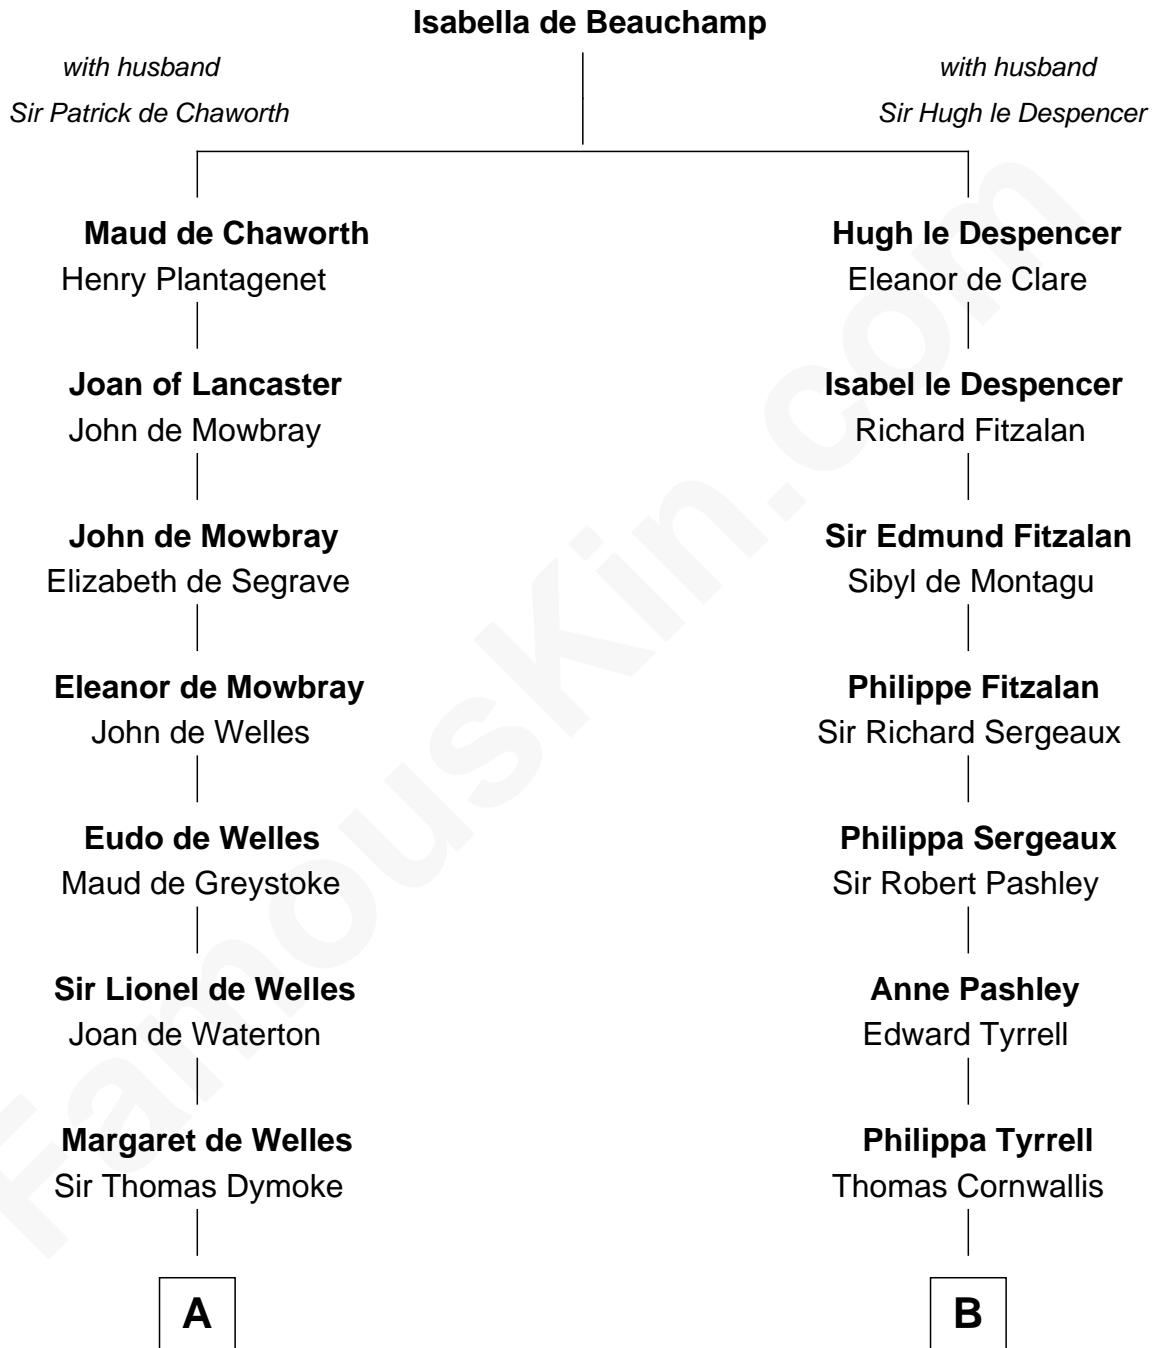

FamousKin.com Relationship Chart of

Robert Frost

Poet and Playwright

20th cousin of

Ellen Louise (Axson) Wilson

First Lady of President Woodrow Wilson

C

Samuel Abbott Frost

Isaac FitzRandolph

Eleanor Hunter

Rebecca Longstreet FitzRandolph

Rev. Isaac Stockton Keith Axson

Rev. Samuel Edward Axson

Margaret Jane Hoyt

Ellen Louise (Axson) Wilson

First Lady of Woodrow Wilson