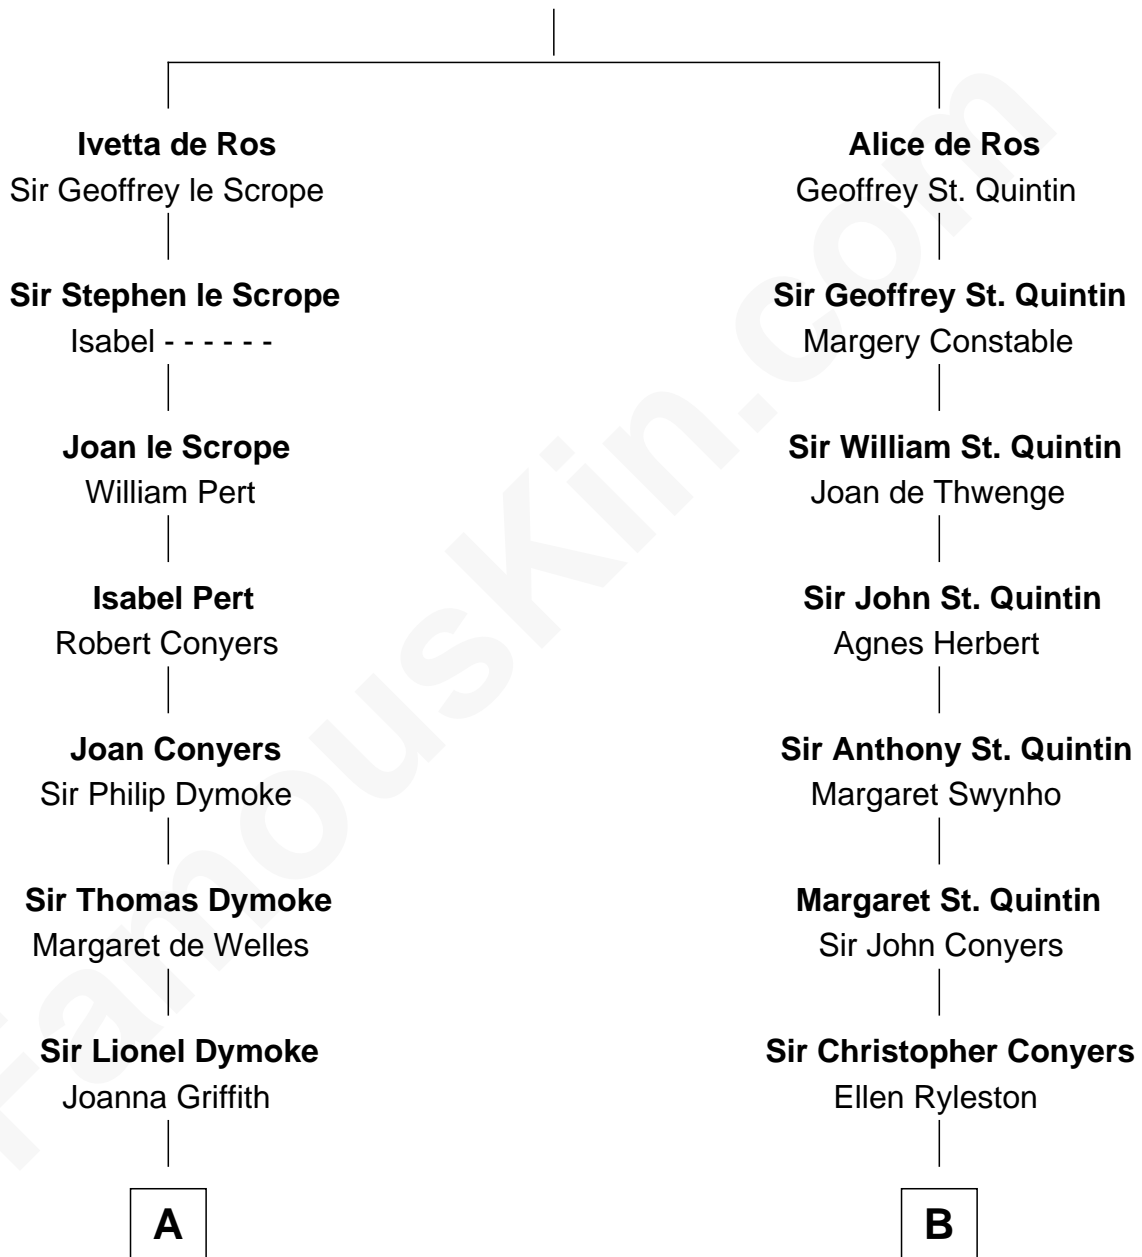

FamousKin.com Relationship Chart of

Robert Frost

Poet and Playwright

19th cousin of

Ellen Louise (Axson) Wilson

First Lady of President Woodrow Wilson

Sir William de Ros

Eustache Fitz Ralph

Rebecca Longstreet FitzRandolph

Rev. Isaac Stockton Keith Axson

Rev. Samuel Edward Axson

Margaret Jane Hoyt

Ellen Louise (Axson) Wilson

First Lady of Woodrow Wilson

FamousKin.com