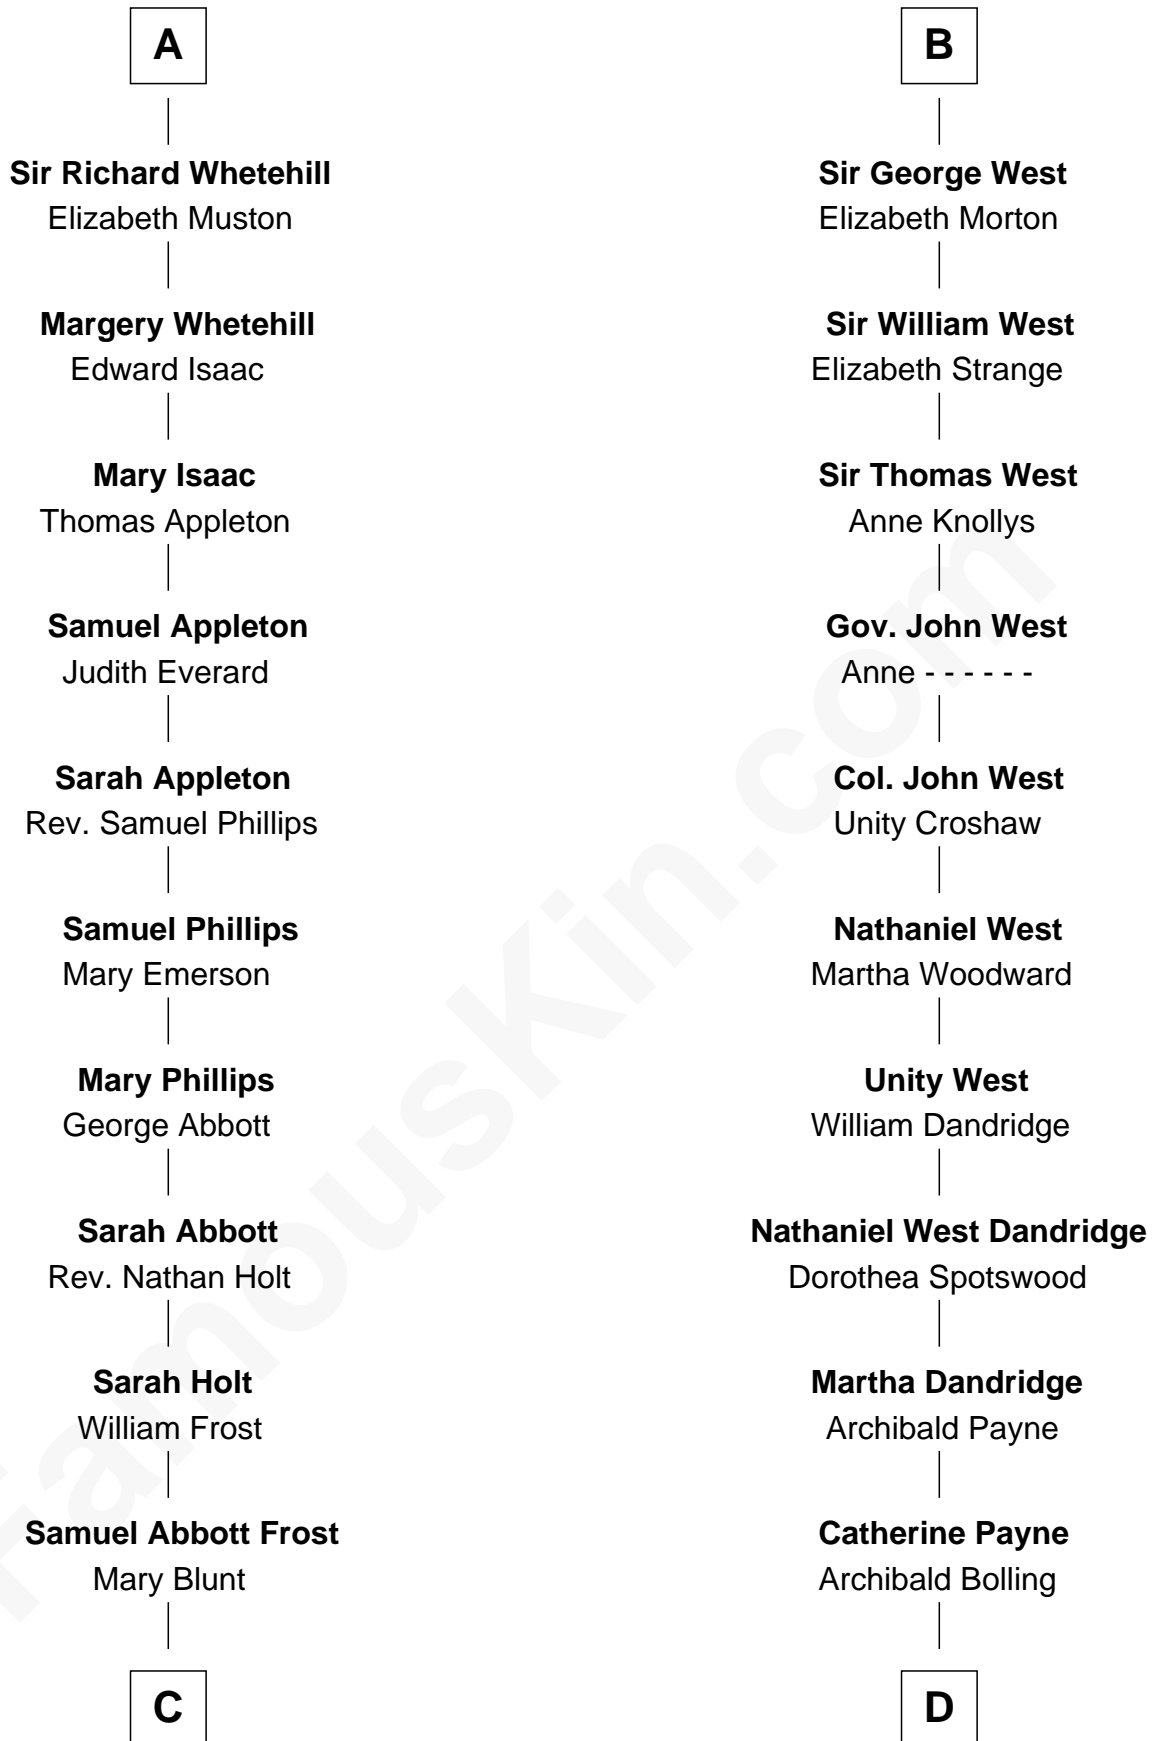

# FamousKin.com Relationship Chart of

**Robert Frost**

*Poet and Playwright*

19th cousin of

**Edith (Bolling) Wilson**

*First Lady of President Woodrow Wilson*

**C**

**William Prescott Frost**

Judith Colcord

**William Prescott Frost**

Isabella Moodie

**Robert Frost**

*Poet and Playwright*

**D**

**Archibald Bolling**

Anne E. Wigginton

**William Holcombe Bolling**

Sarah Spiers White

**Edith (Bolling) Wilson**

*First Lady of Woodrow Wilson*

FamousKin.com