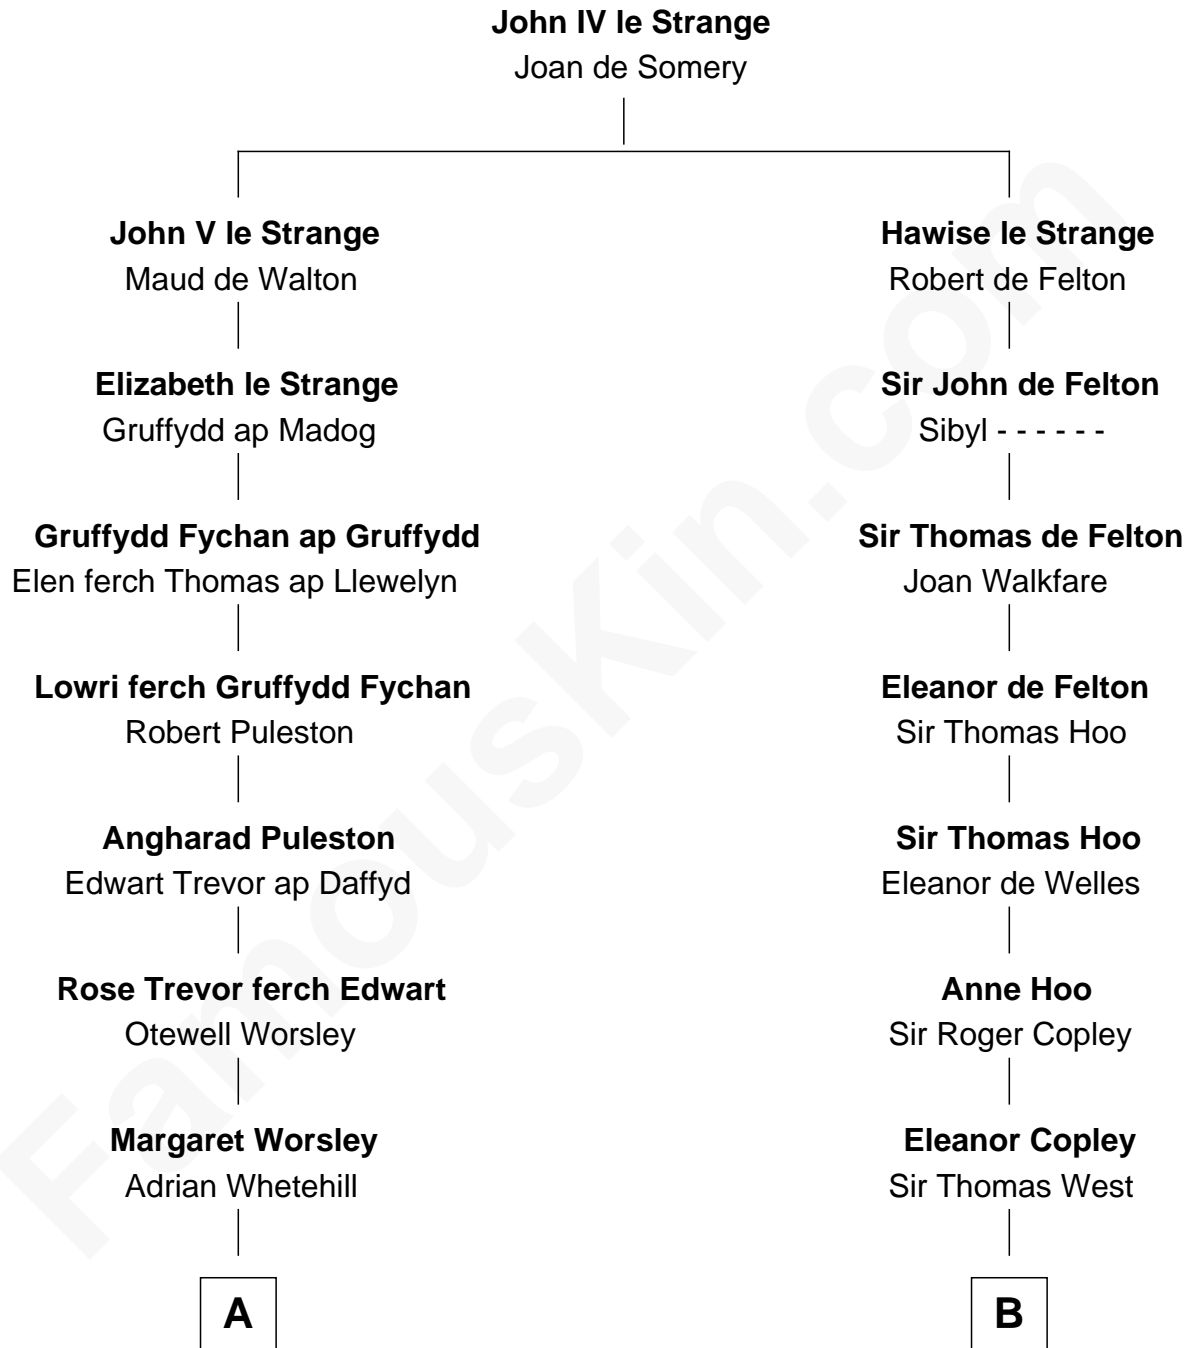

# FamousKin.com Relationship Chart of

**Robert Frost**

*Poet and Playwright*

19th cousin of

**Edith (Bolling) Wilson**

*First Lady of President Woodrow Wilson*

**C**

**William Prescott Frost**

Judith Colcord

**William Prescott Frost**

Isabella Moodie

**Robert Frost**

*Poet and Playwright*

**D**

**Archibald Bolling**

Anne E. Wigginton

**William Holcombe Bolling**

Sarah Spiers White

**Edith (Bolling) Wilson**

*First Lady of Woodrow Wilson*

FamousKin.com