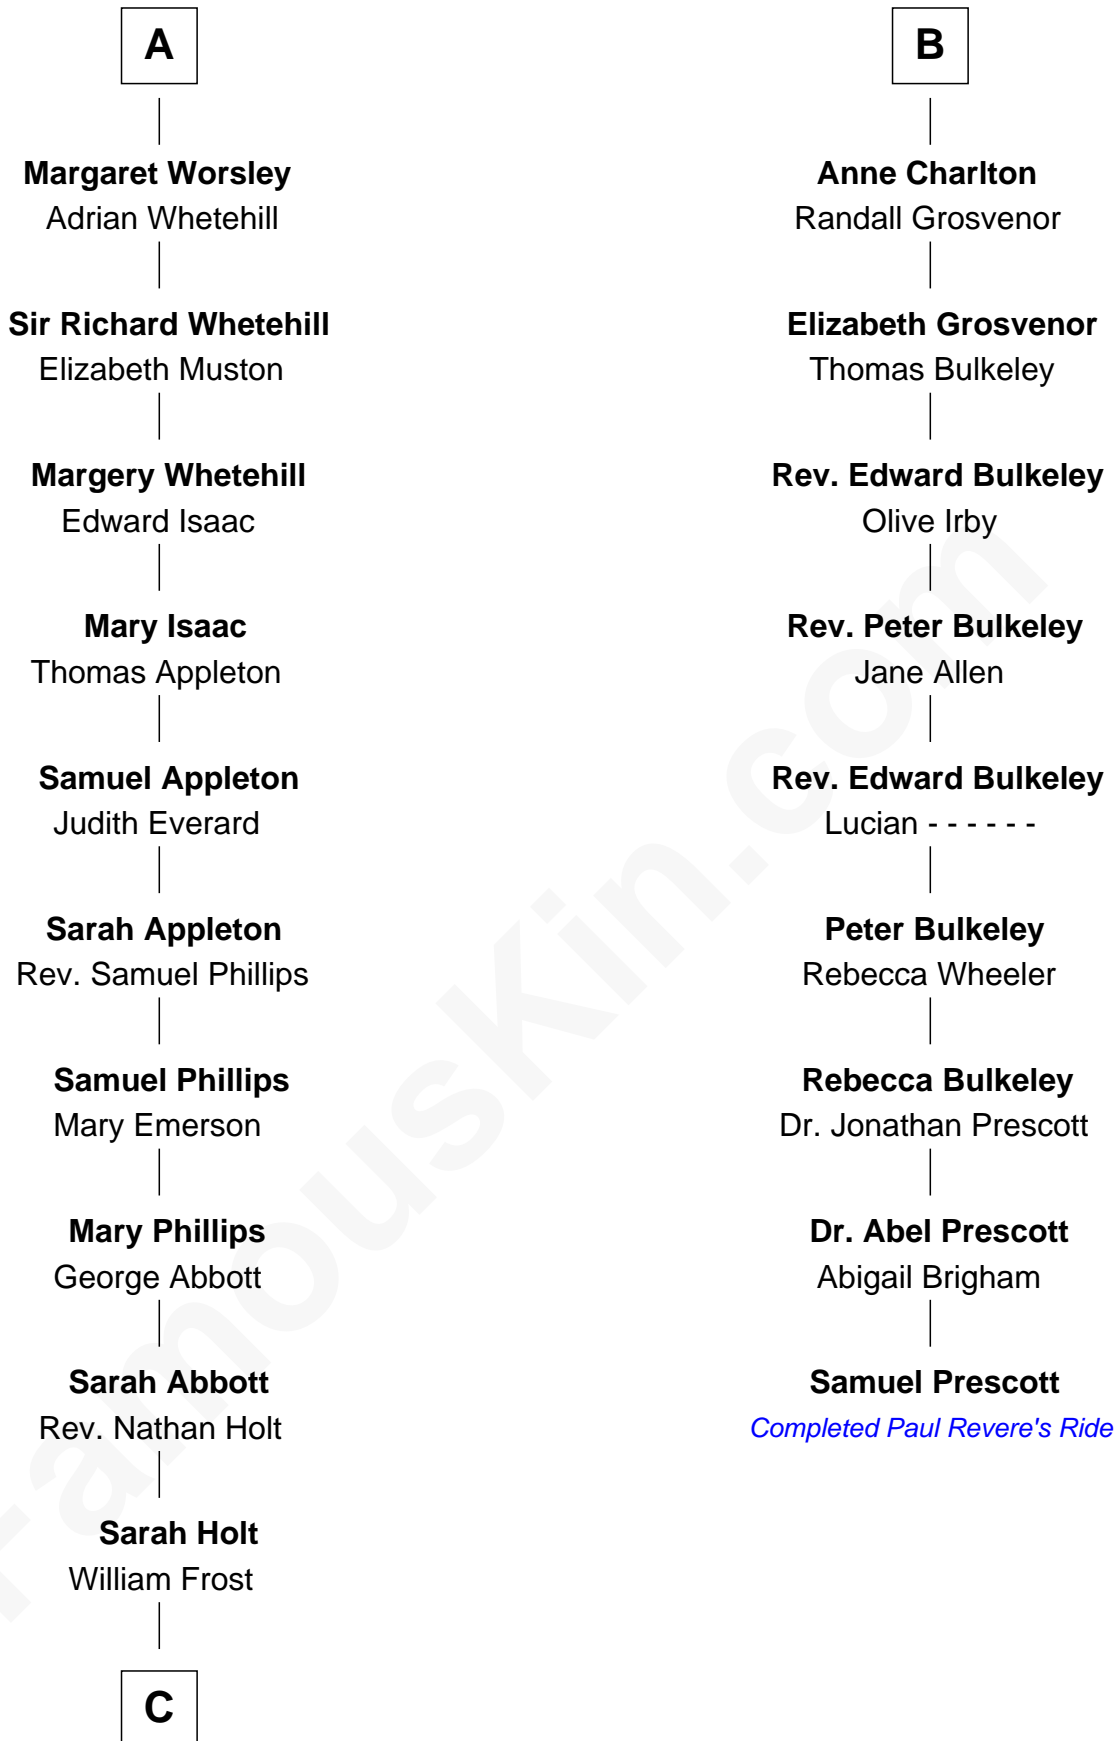

FamousKin.com Relationship Chart of

Robert Frost

Poet and Playwright

15th cousin 5 times removed of

Samuel Prescott

Completed Paul Revere's Midnight Ride

Sir Roger de Somery

Nichole d'Aubenev

C

—
Samuel Abbott Frost

Mary Blunt

—
William Prescott Frost

Judith Colcord

—
William Prescott Frost

Isabella Moodie

—
Robert Frost