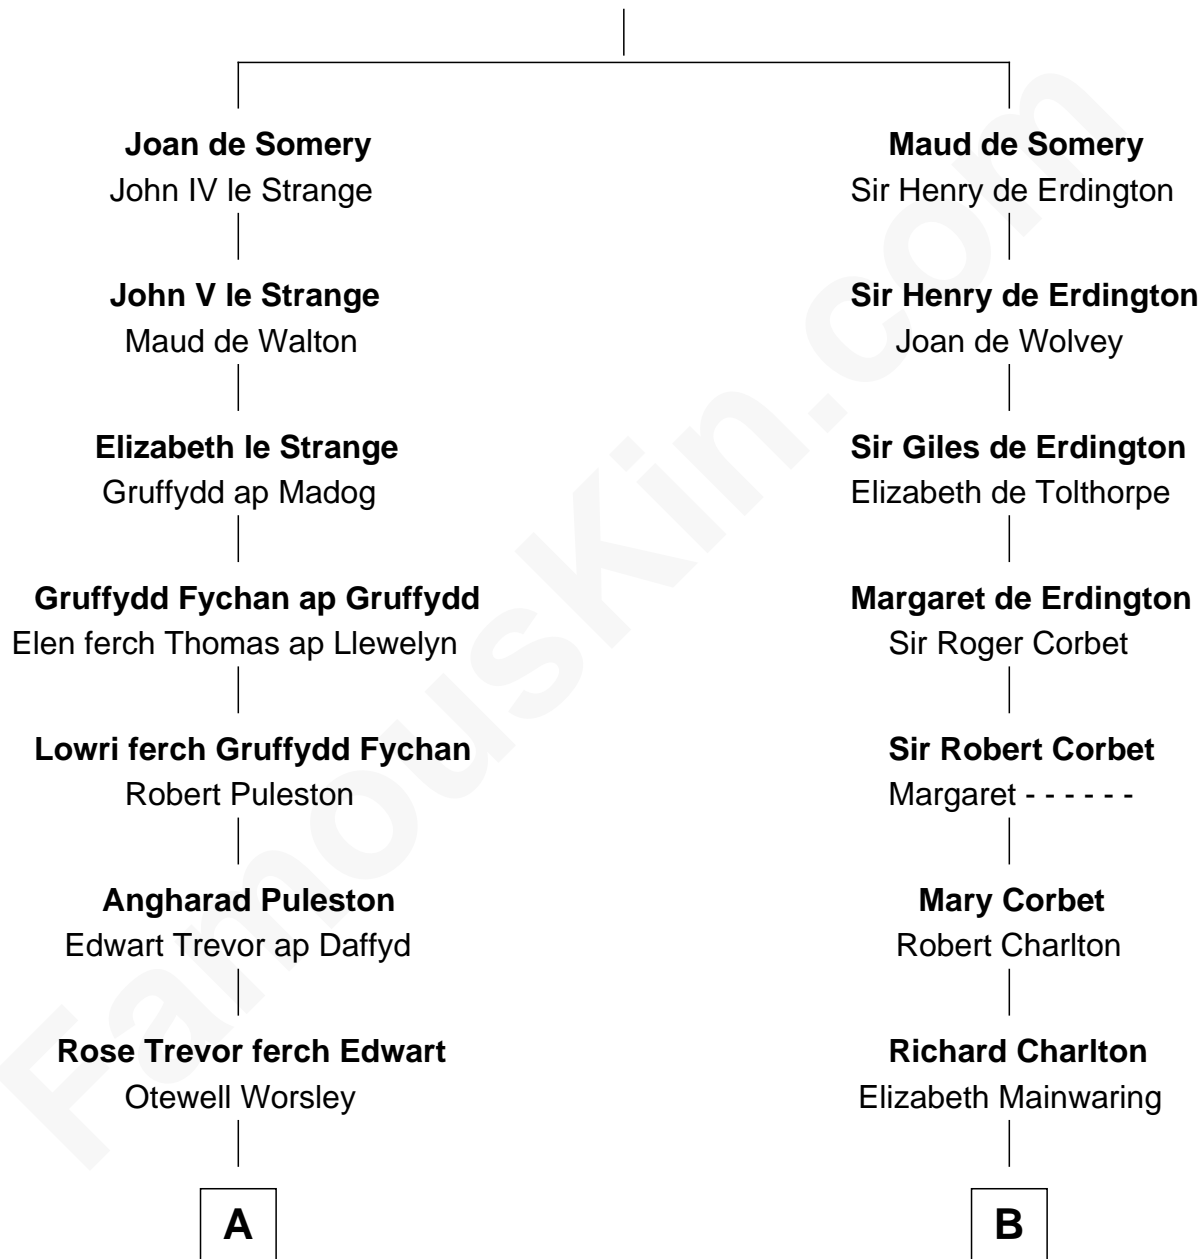

FamousKin.com Relationship Chart of

Robert Frost

Poet and Playwright

15th cousin 5 times removed of

Samuel Prescott

Completed Paul Revere's Midnight Ride

Sir Roger de Somery

Nichole d'Aubenev

C

—
Samuel Abbott Frost

Mary Blunt

—
William Prescott Frost

Judith Colcord

—
William Prescott Frost

Isabella Moodie

—
Robert Frost