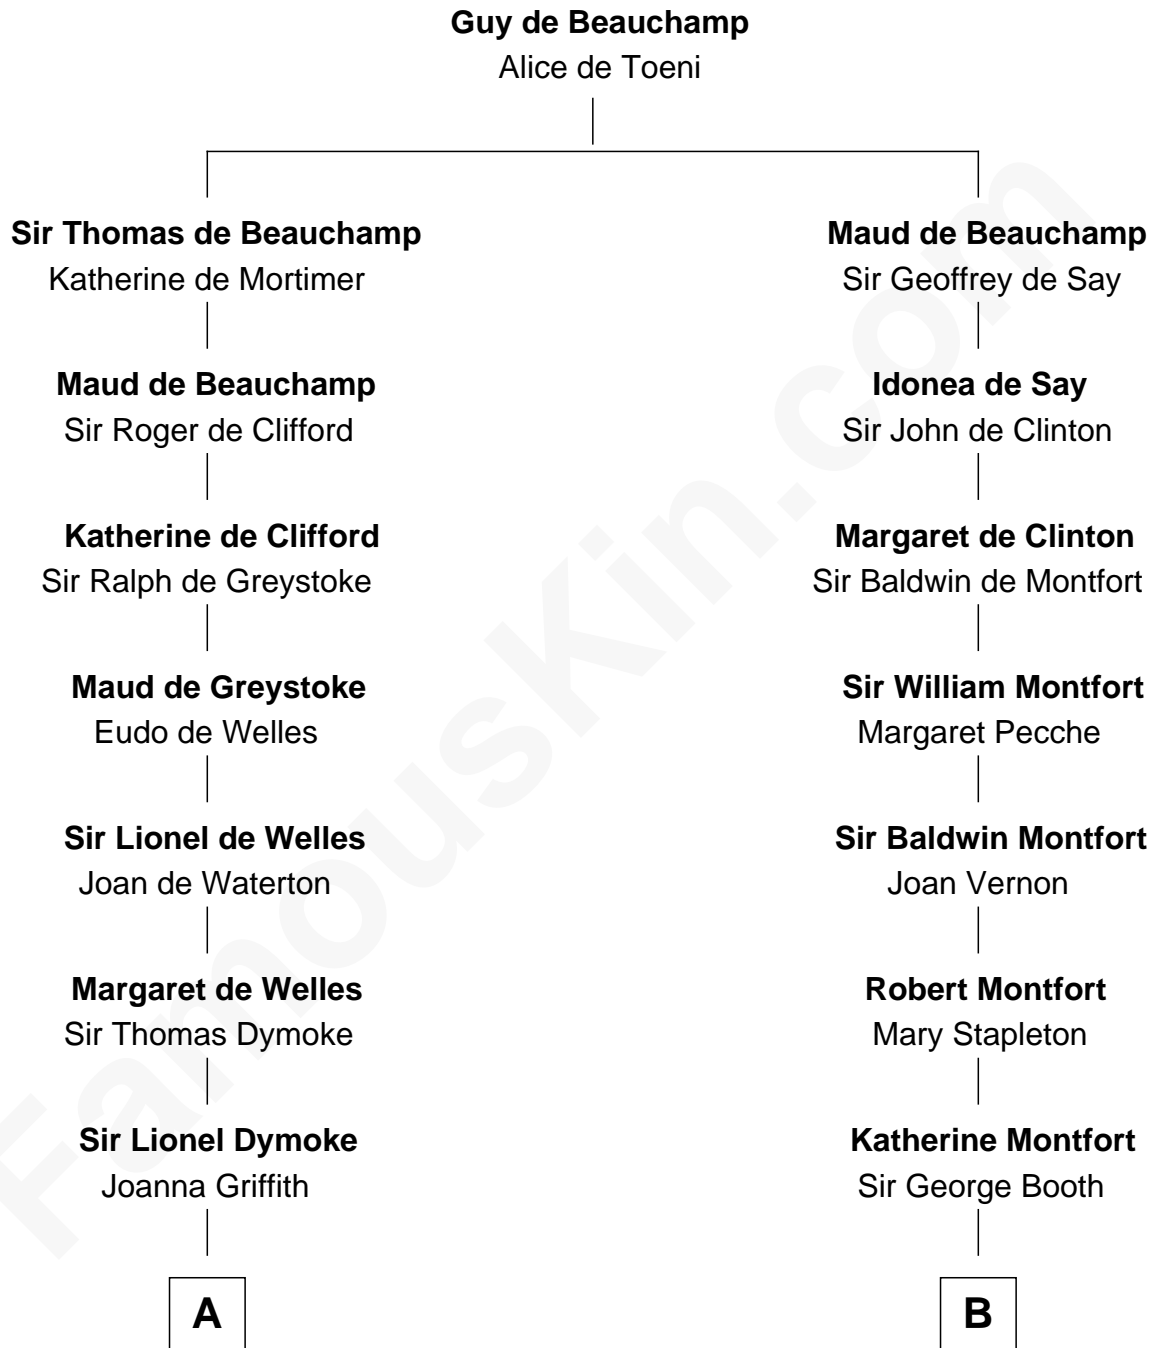

# FamousKin.com Relationship Chart of

**Robert Frost**

*Poet and Playwright*

18th cousin 1 time removed of

**Stephen A. Douglas**

*Participated in Lincoln-Douglas Debates*

**C**

**William Prescott Frost**

Judith Colcord

**William Prescott Frost**

Isabella Moodie

**Robert Frost**

*Poet and Playwright*

**D**

**Sarah Fiske**

Dr. Stephen Arnold Douglass