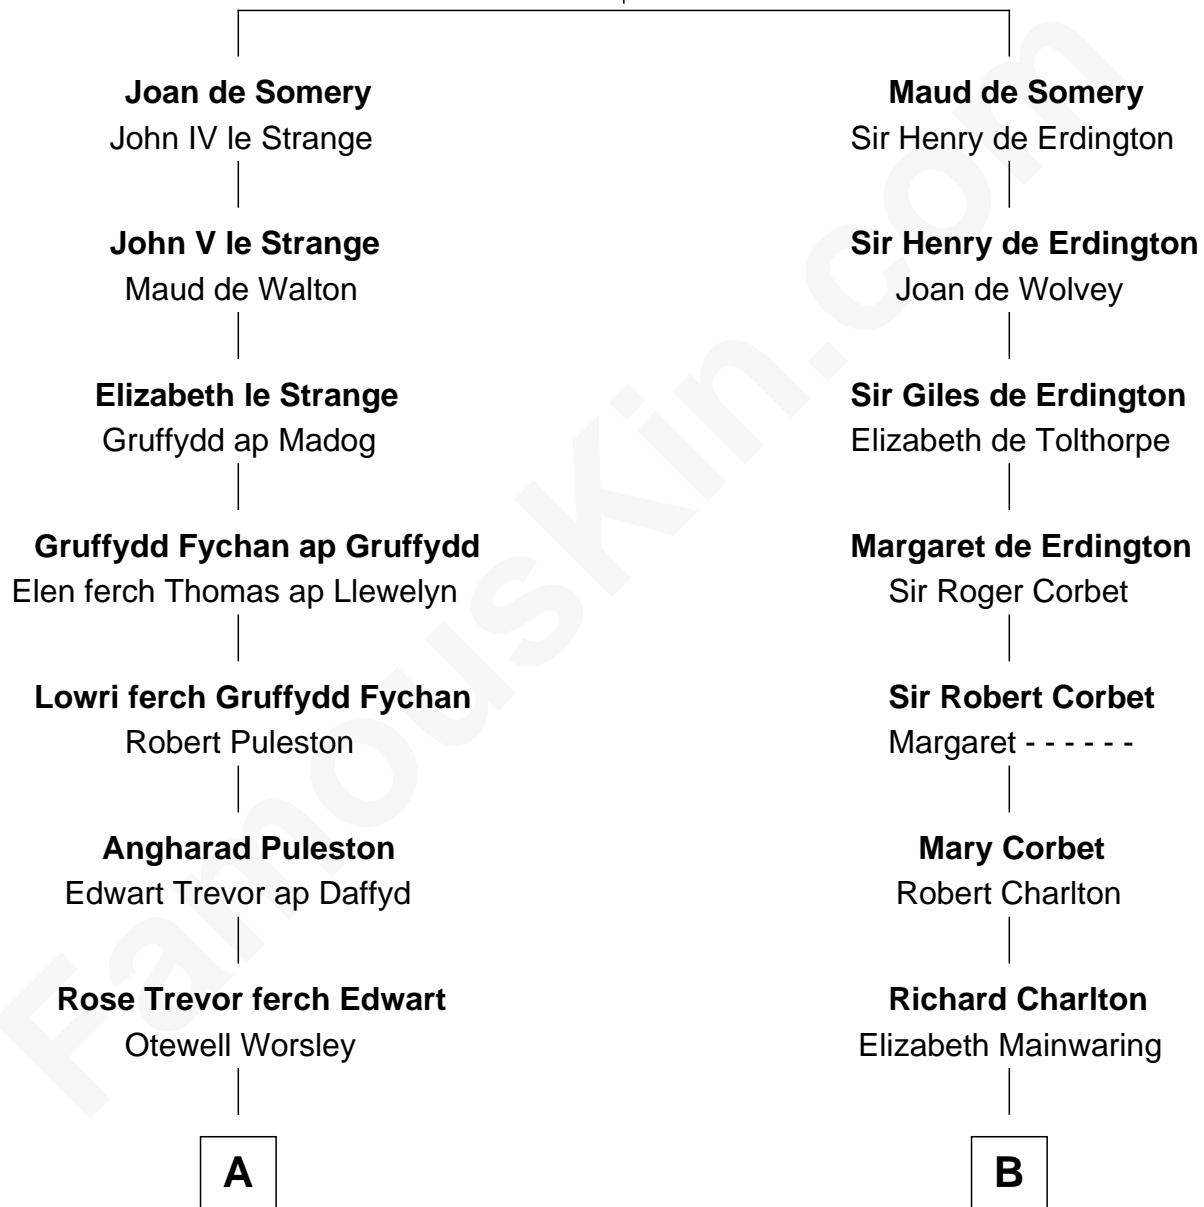

# FamousKin.com Relationship Chart of

**Robert Frost**

*Poet and Playwright*

20th cousin of

**Katharine Hepburn**

*Movie Actress*

**Sir Roger de Somery**

Nichole d'Aubenev

**C**

**Samuel Abbott Frost**

Mary Blunt

**William Prescott Frost**

Judith Colcord

**William Prescott Frost**

Isabella Moodie

**Robert Frost**