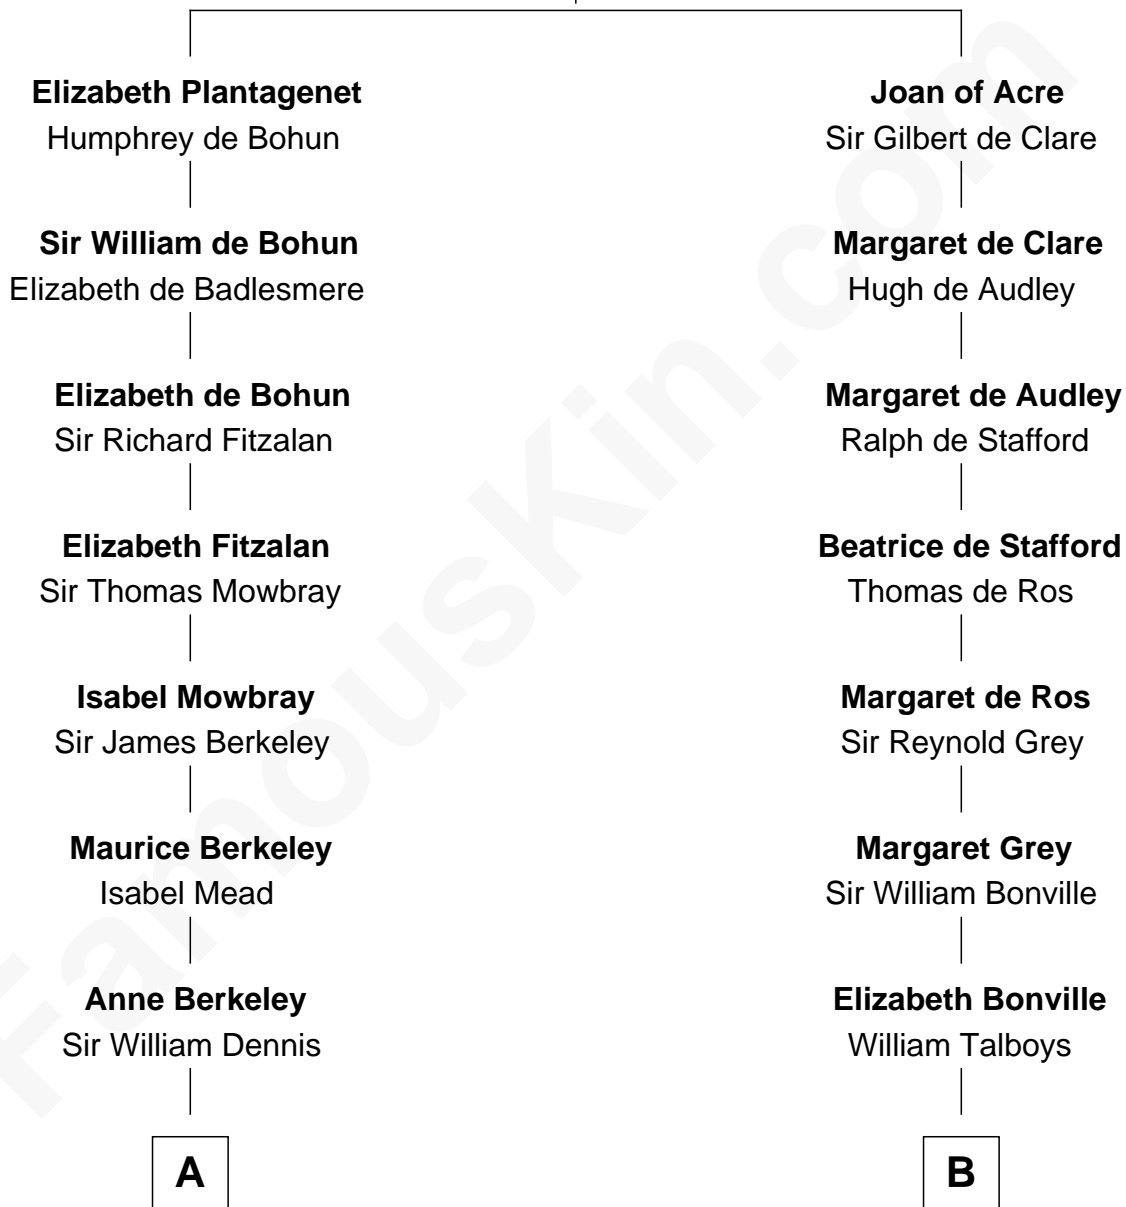

FamousKin.com Relationship Chart of

Robert Frost

Poet and Playwright

20th cousin 1 time removed of

Katharine Hepburn

Movie Actress

Eleanor of Castile
Edward I, King of England

C

Samuel Abbott Frost

Mary Blunt

William Prescott Frost

Judith Colcord

William Prescott Frost

Isabella Moodie

Robert Frost

Poet and Playwright