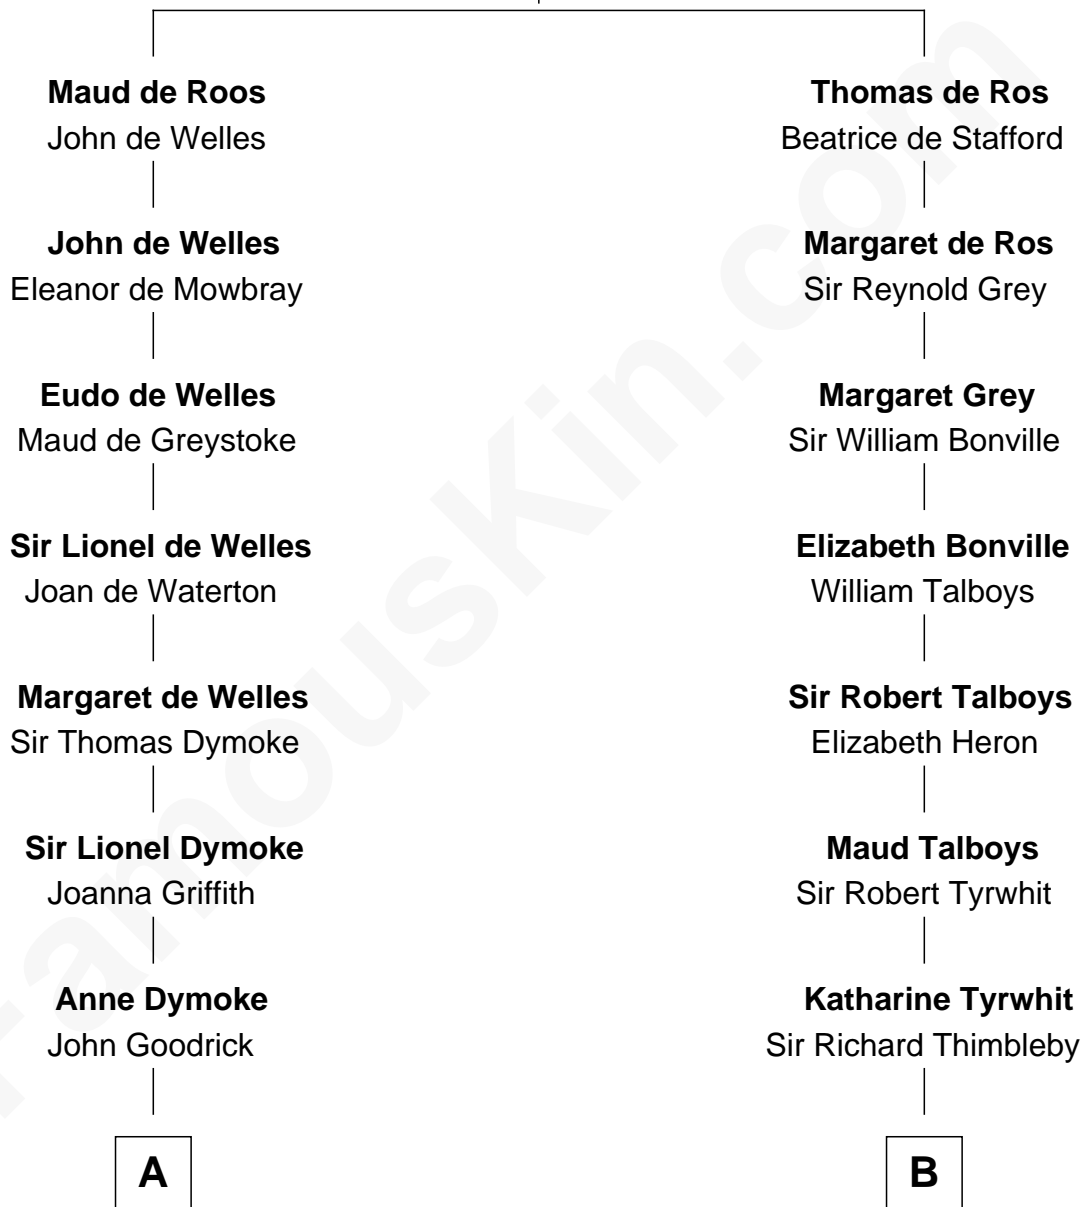

FamousKin.com Relationship Chart of

Robert Frost

Poet and Playwright

18th cousin of

Katharine Hepburn

Movie Actress

Sir William de Ros
Margery de Badlesmere

C

William Prescott Frost

Isabella Moodie

Robert Frost

Poet and Playwright

D

Katharine Martha Houghton

Thomas Norval Hepburn

Katharine Hepburn