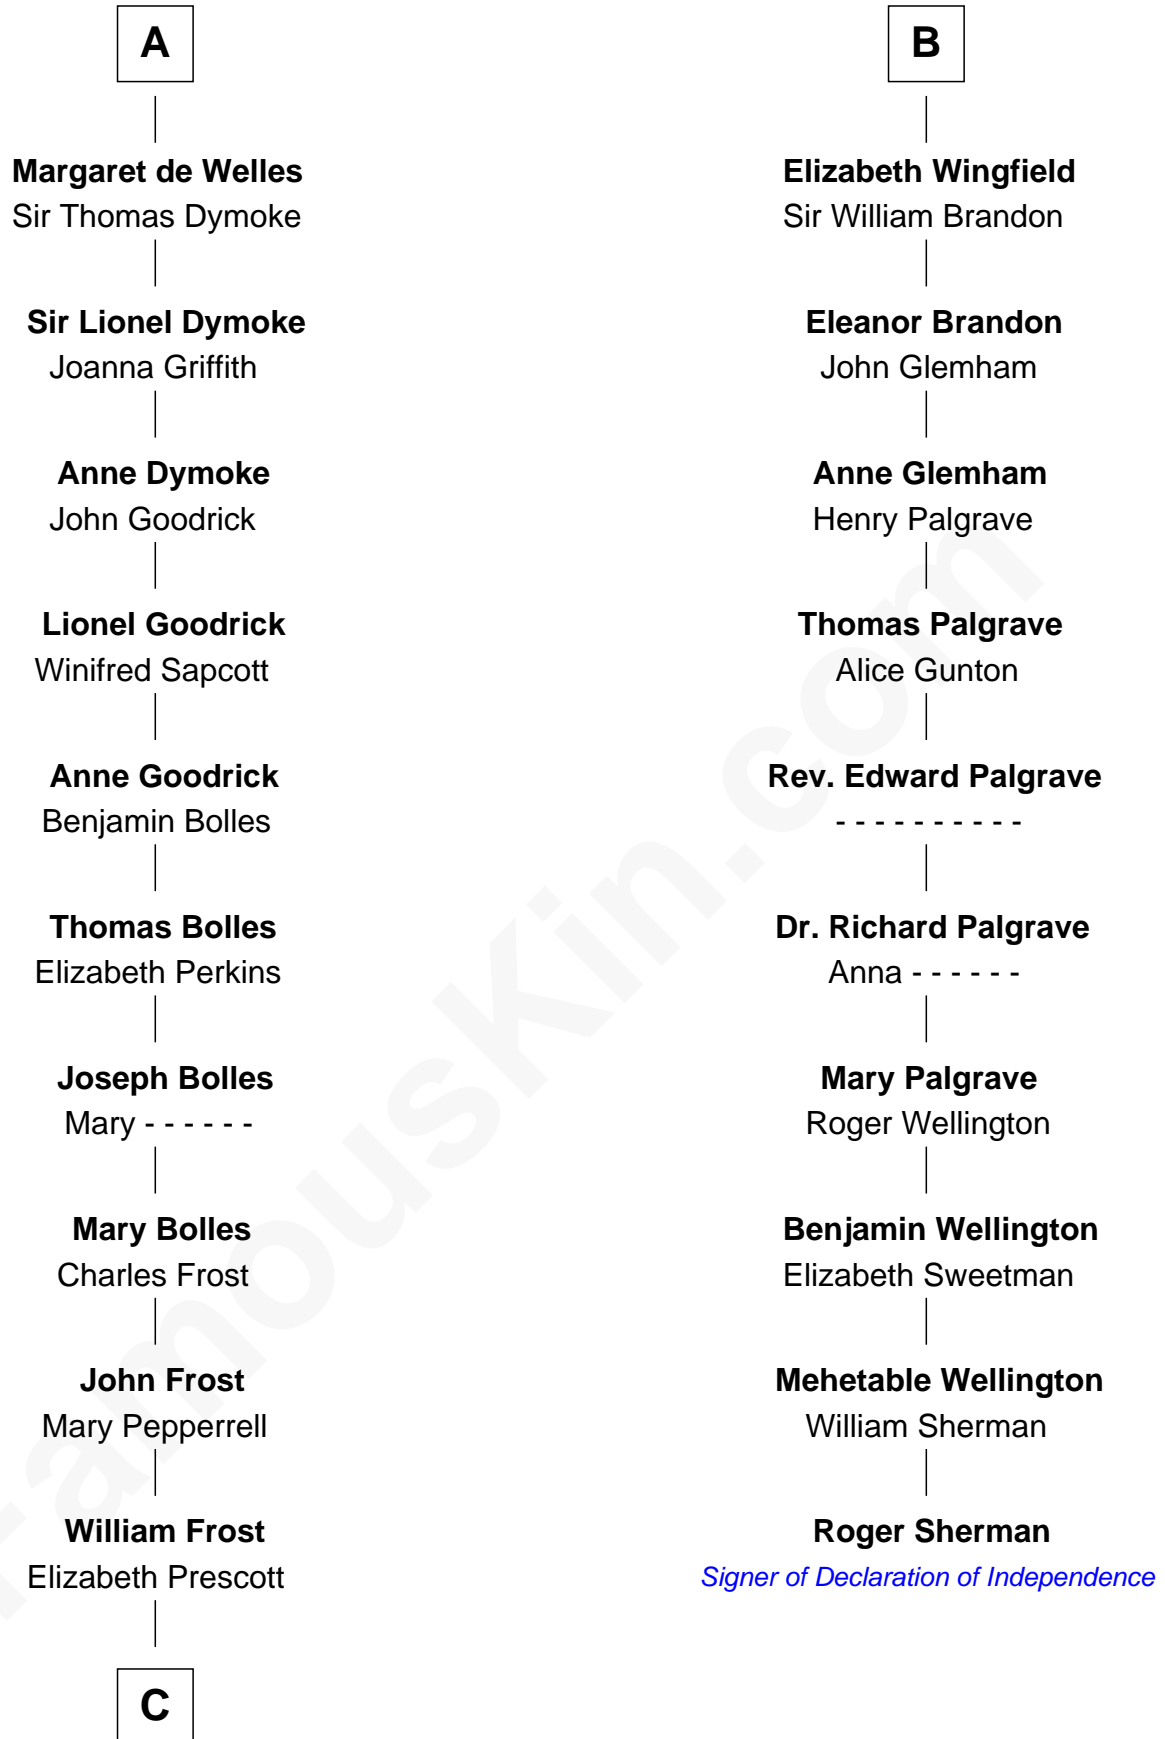

FamousKin.com Relationship Chart of

Robert Frost

Poet and Playwright

16th cousin 5 times removed of

Roger Sherman

Signer of the Declaration of Independence

C

William Frost

Sarah Holt

Samuel Abbott Frost

Mary Blunt

William Prescott Frost

Judith Colcord

William Prescott Frost

Isabella Moodie

Robert Frost