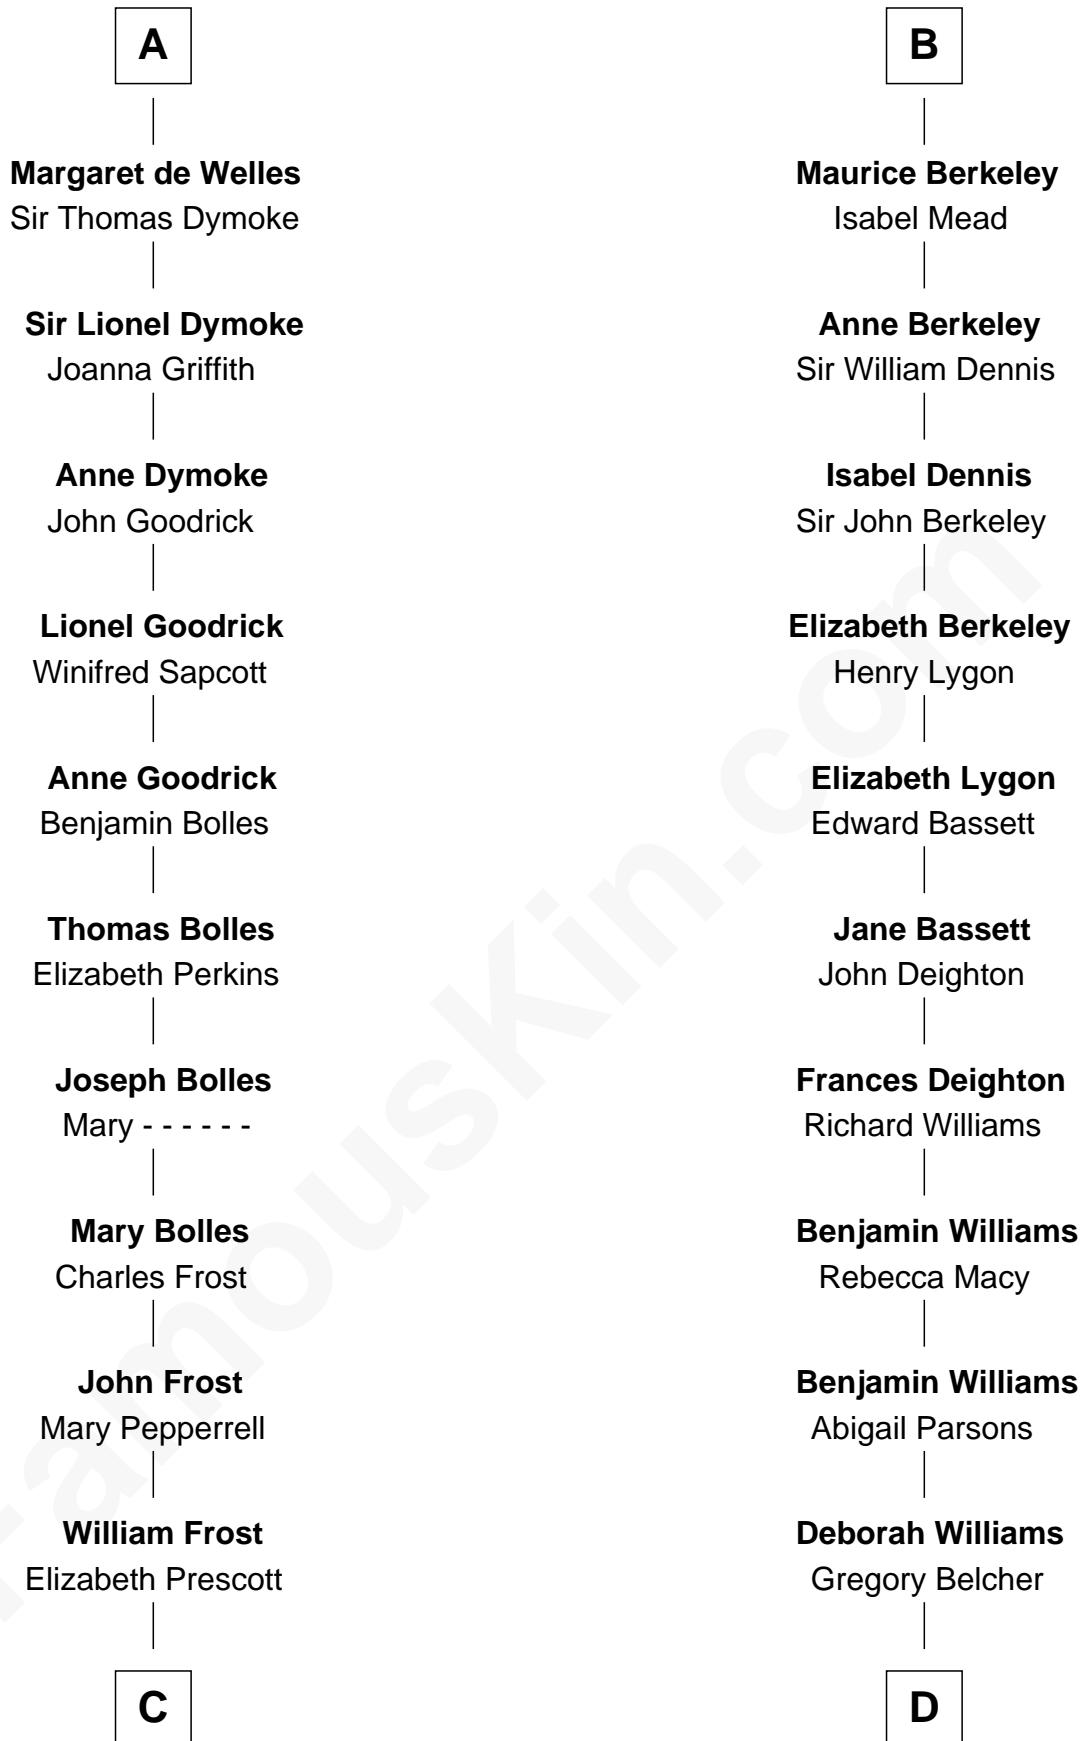

FamousKin.com Relationship Chart of

Robert Frost

Poet and Playwright

21st cousin of

General Douglas MacArthur

U.S. Army - World War II

Sir John FitzGeoffrey

Isabel le Bigod

C

William Frost

Sarah Holt

Samuel Abbott Frost

Mary Blunt

William Prescott Frost

Judith Colcord

William Prescott Frost