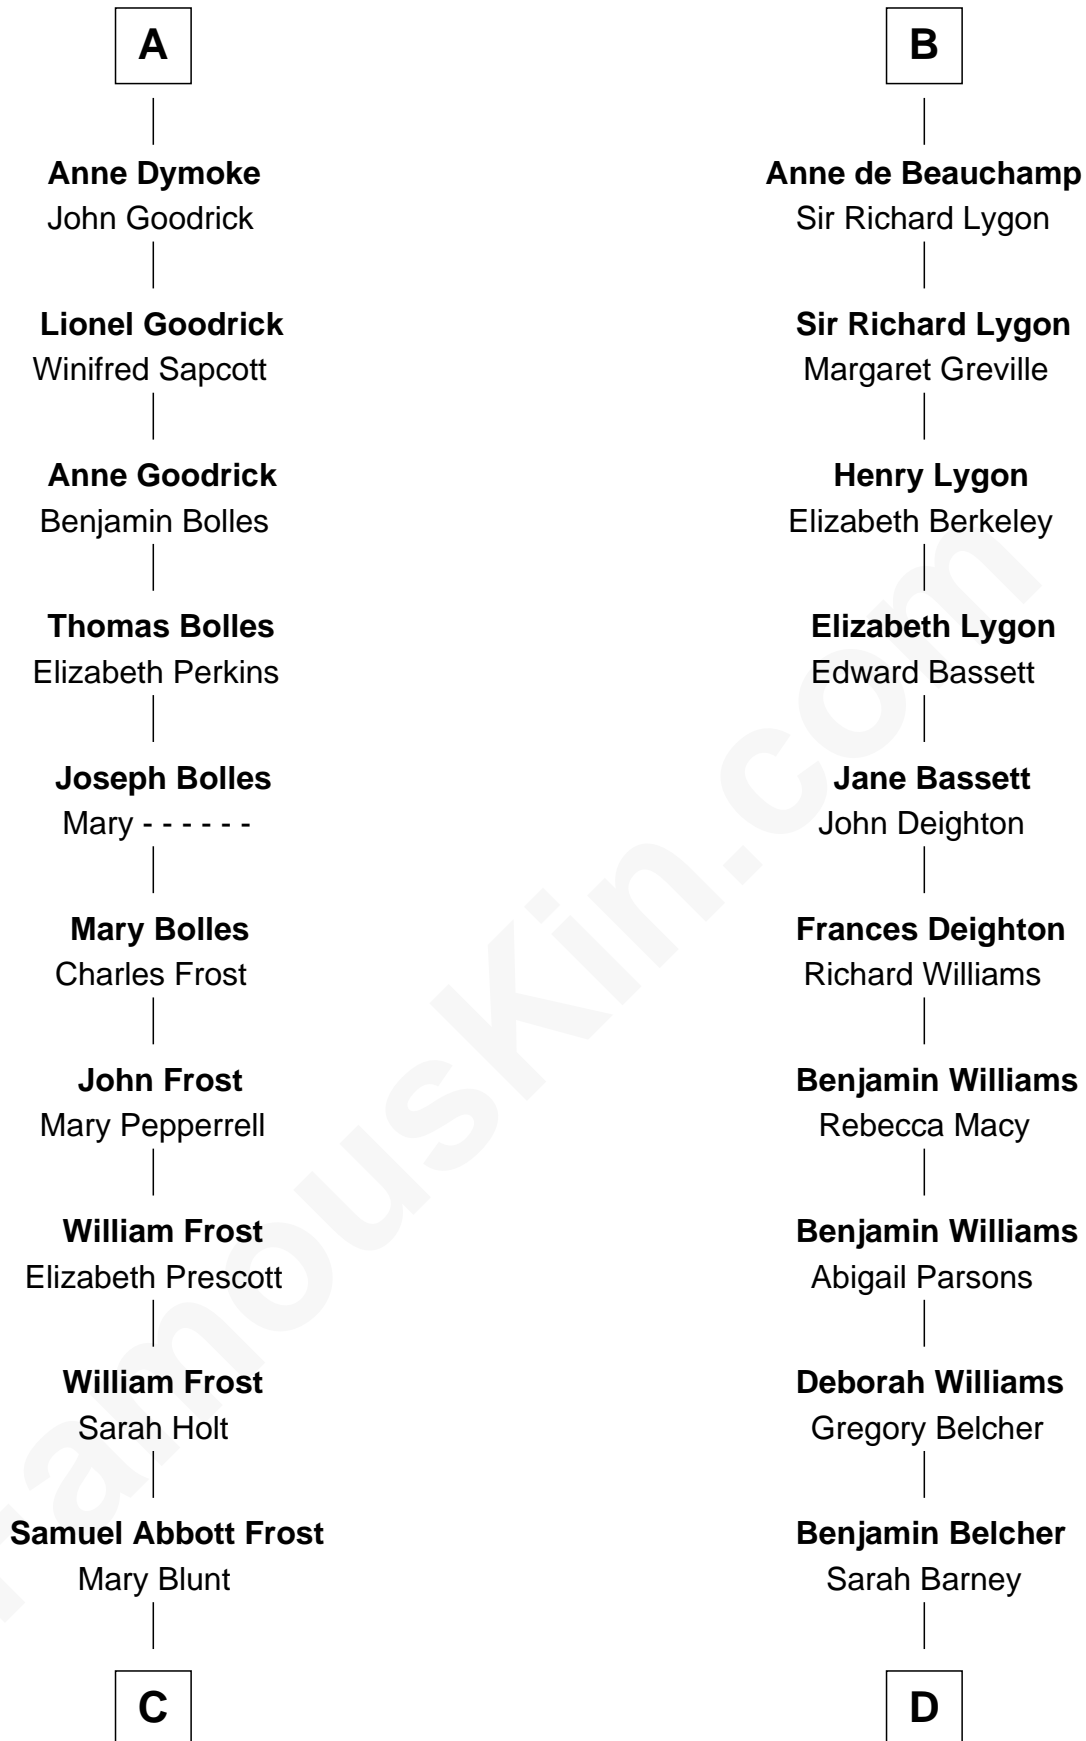

FamousKin.com Relationship Chart of

Robert Frost

Poet and Playwright

19th cousin 1 time removed of

General Douglas MacArthur

U.S. Army - World War II

Sir Hugh I de Audley

Iseult de Mortimer