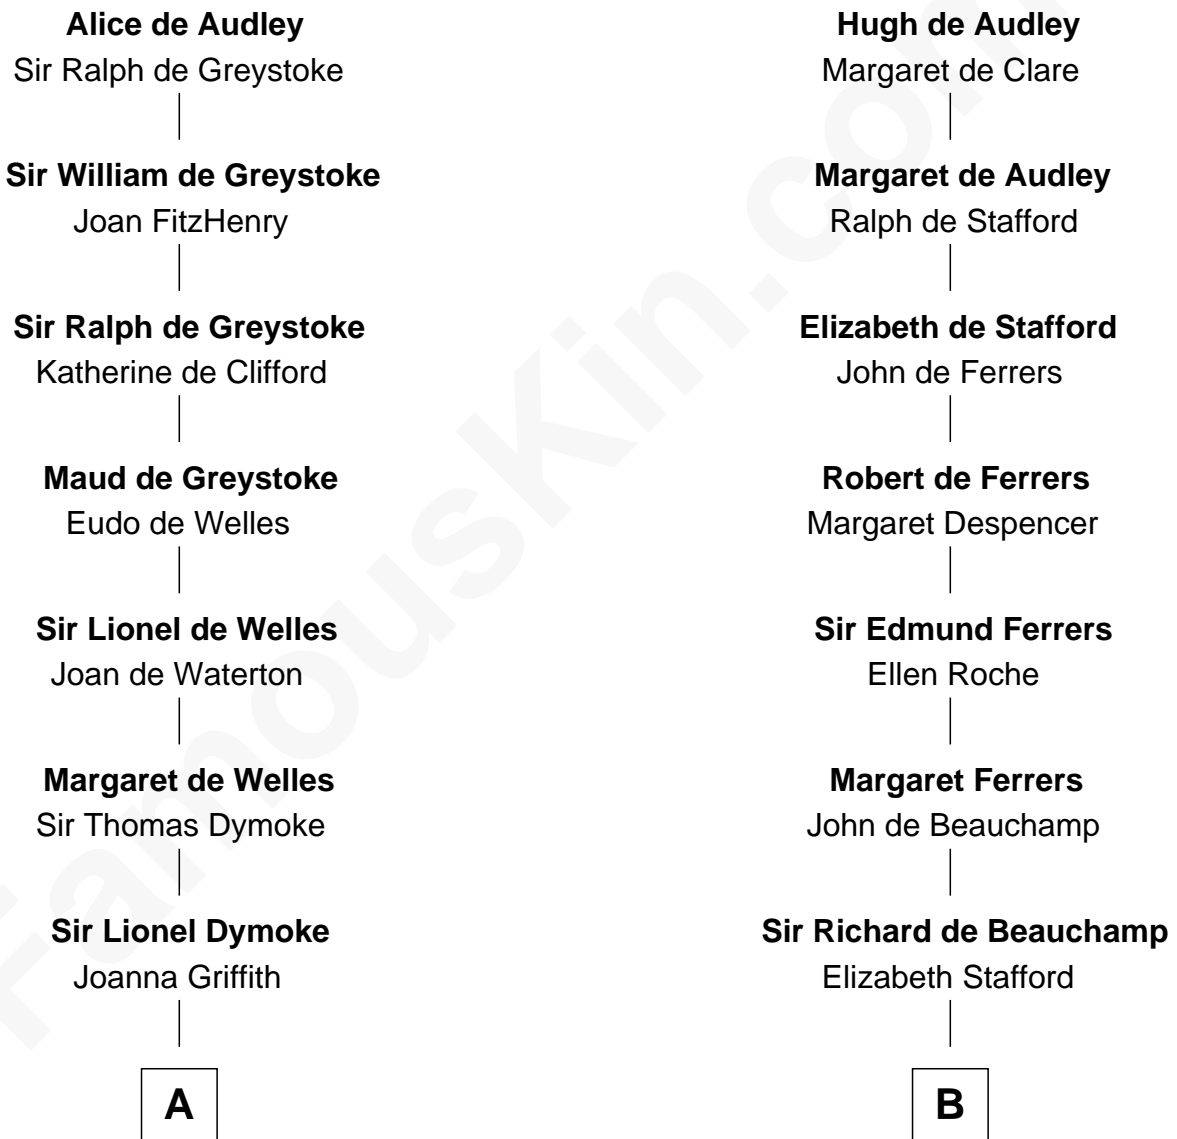

FamousKin.com Relationship Chart of

Robert Frost

Poet and Playwright

19th cousin 1 time removed of

General Douglas MacArthur

U.S. Army - World War II

Sir Hugh I de Audley

Iseult de Mortimer