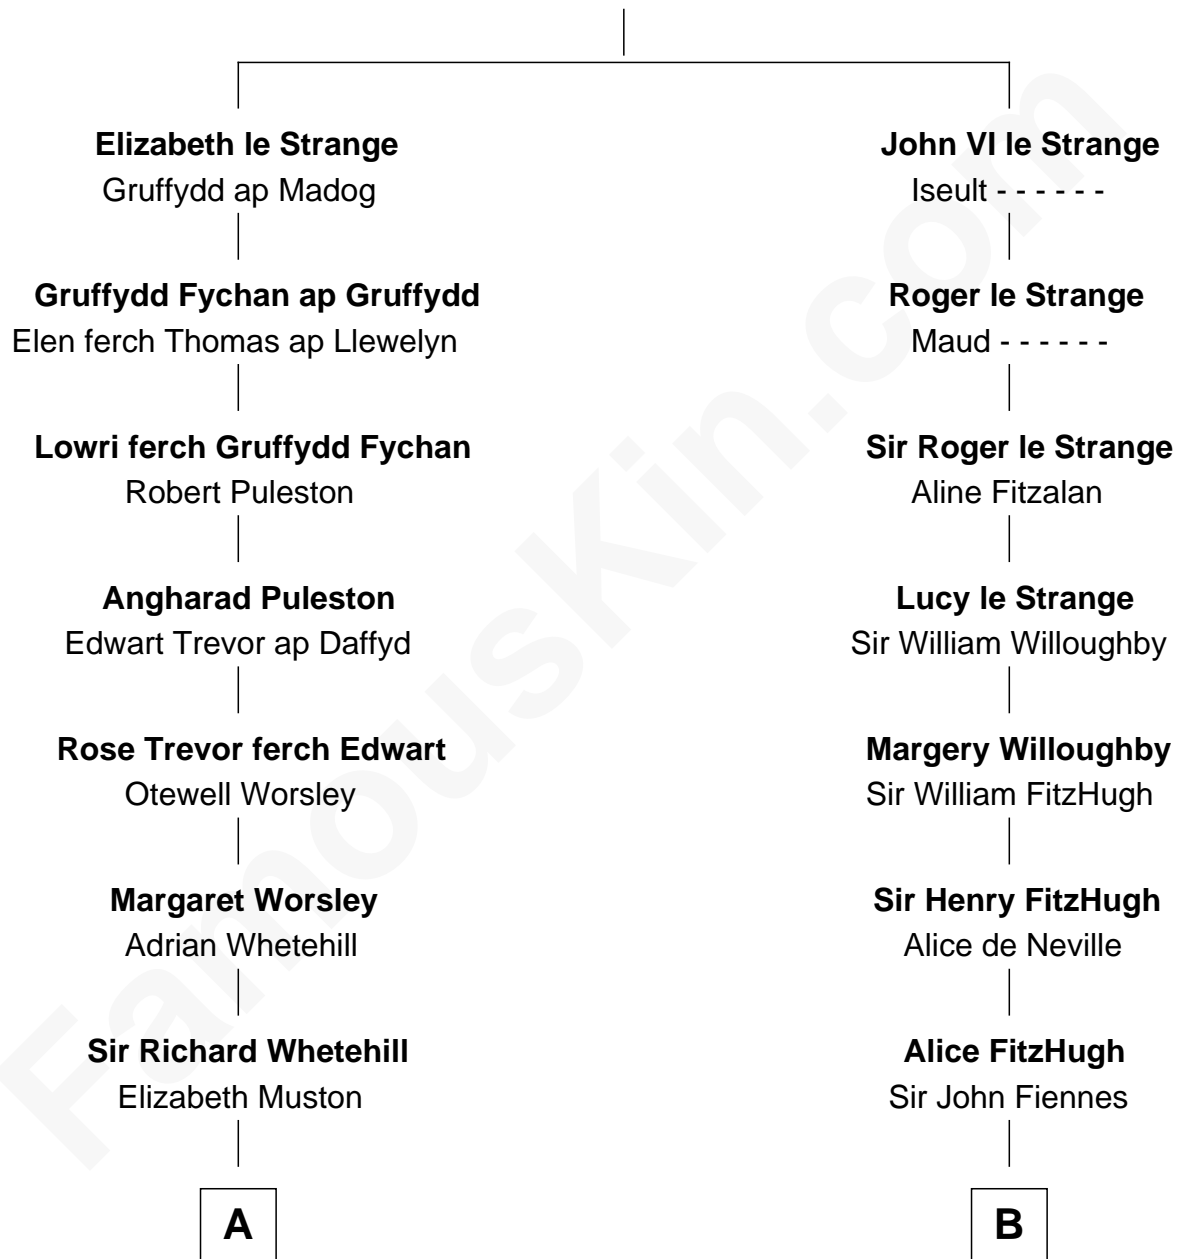

FamousKin.com Relationship Chart of

Robert Frost

Poet and Playwright

18th cousin 3 times removed of

Frank Lloyd Wright

American Architect

John V le Strange

Maud de Walton

C

William Prescott Frost

Isabella Moodie

Robert Frost

Poet and Playwright

D

Capt. Russell Hubbard

Mary Gray