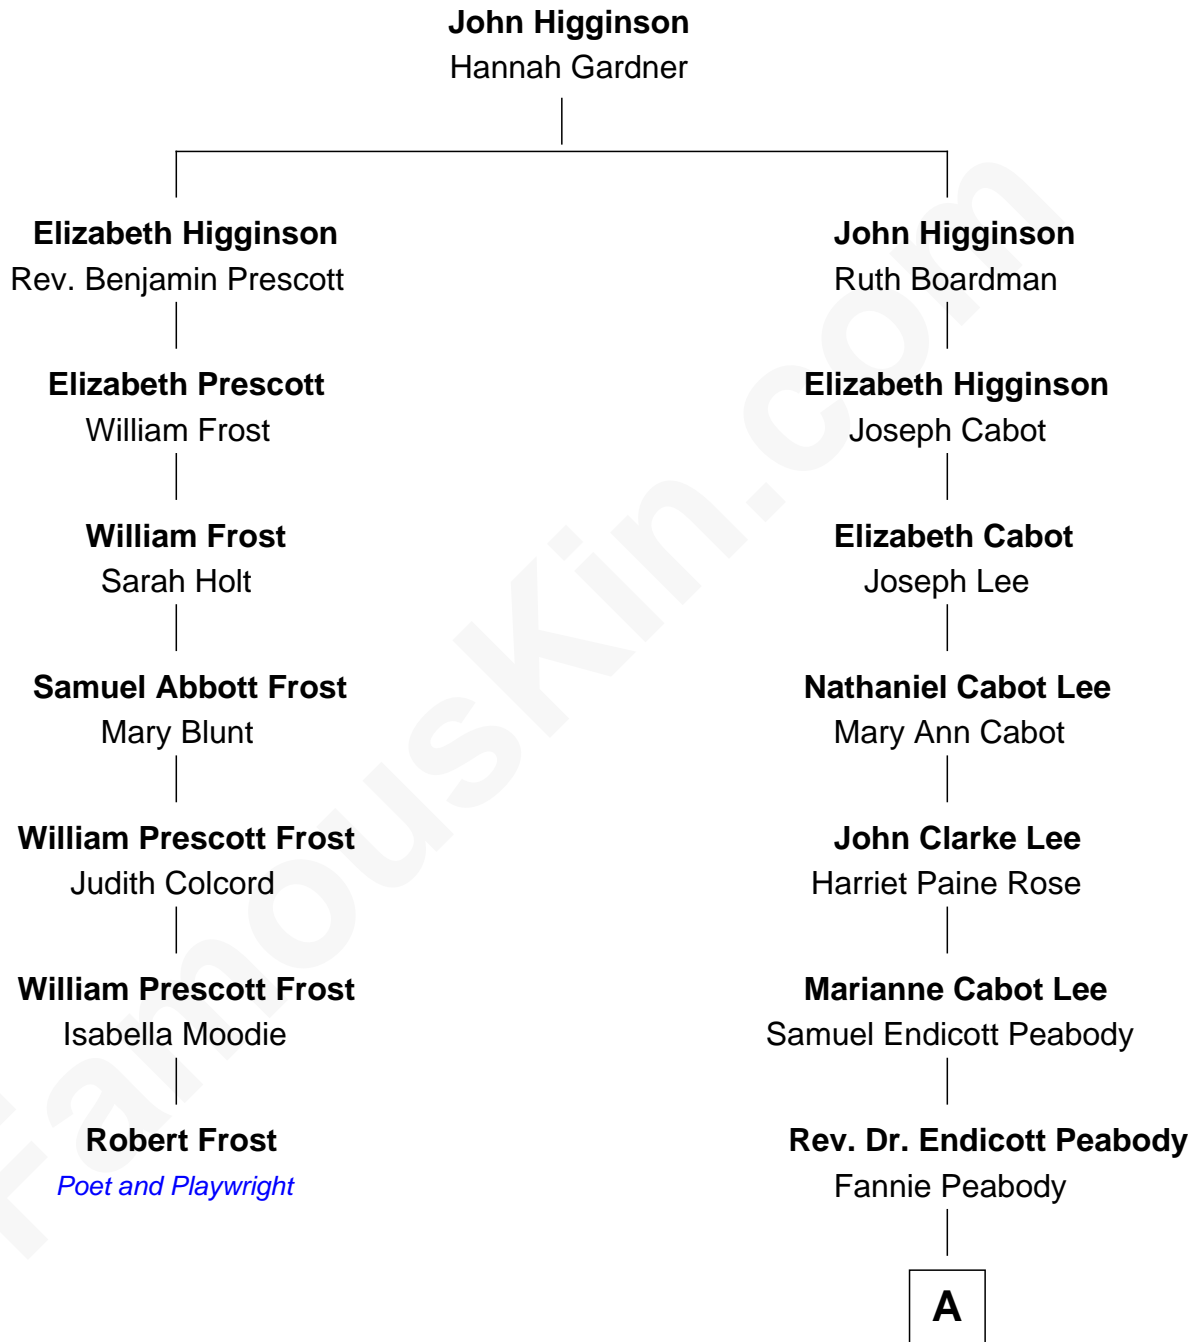

FamousKin.com Relationship Chart of

Robert Frost

Poet and Playwright

6th cousin 3 times removed of

Kyra Sedgwick

TV and Movie Actress

A

Helen Peabody