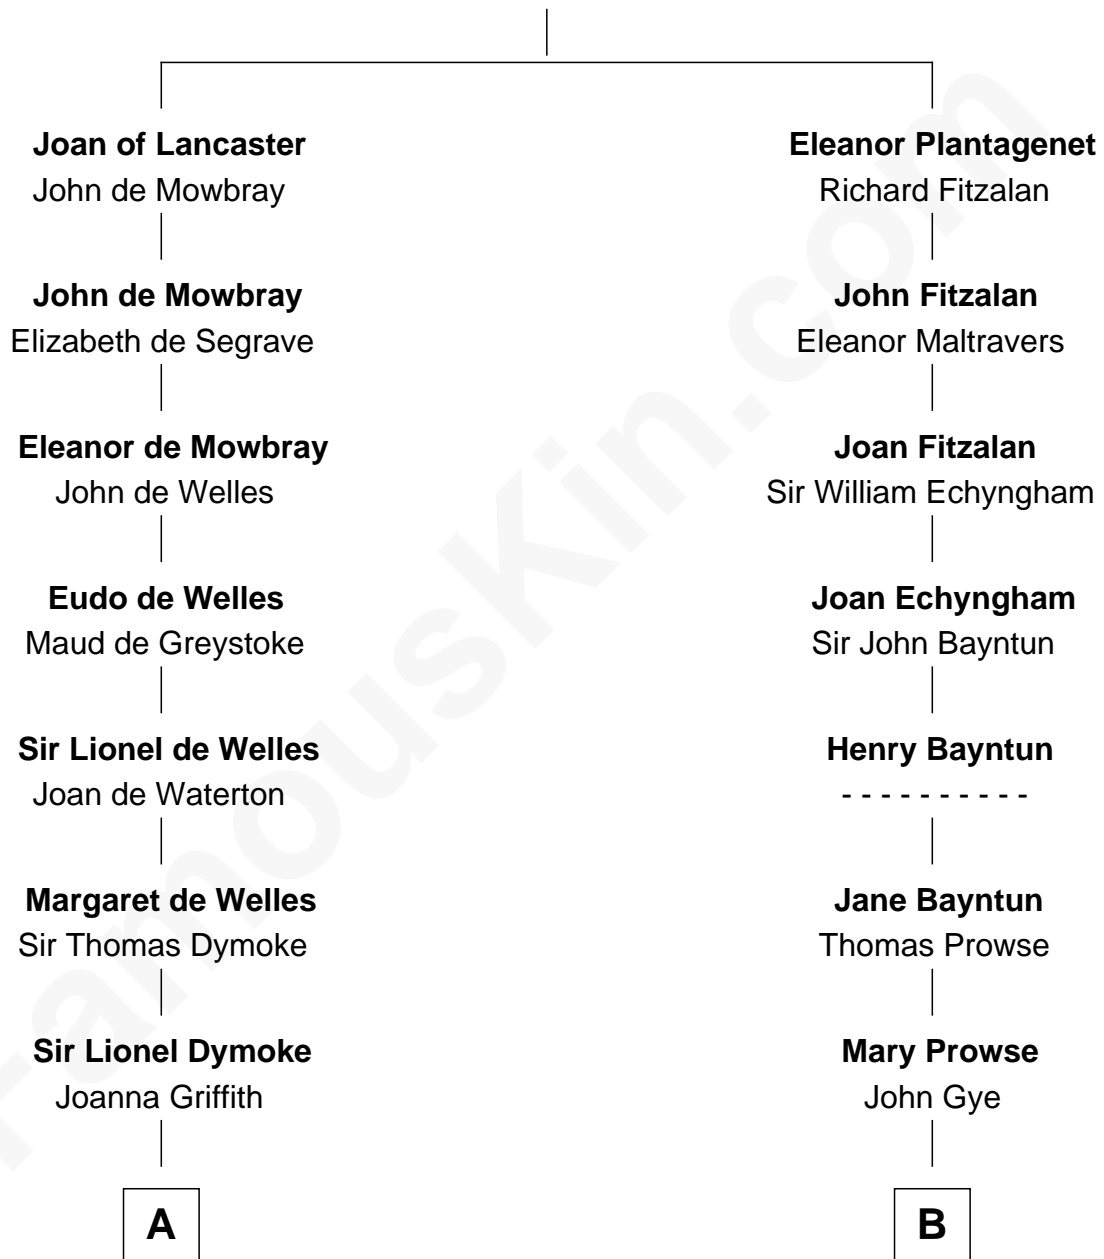

FamousKin.com Relationship Chart of

Robert Frost

Poet and Playwright

19th cousin of

Kyra Sedgwick

TV and Movie Actress

Henry Plantagenet

Maud de Chaworth

FamousKin.com