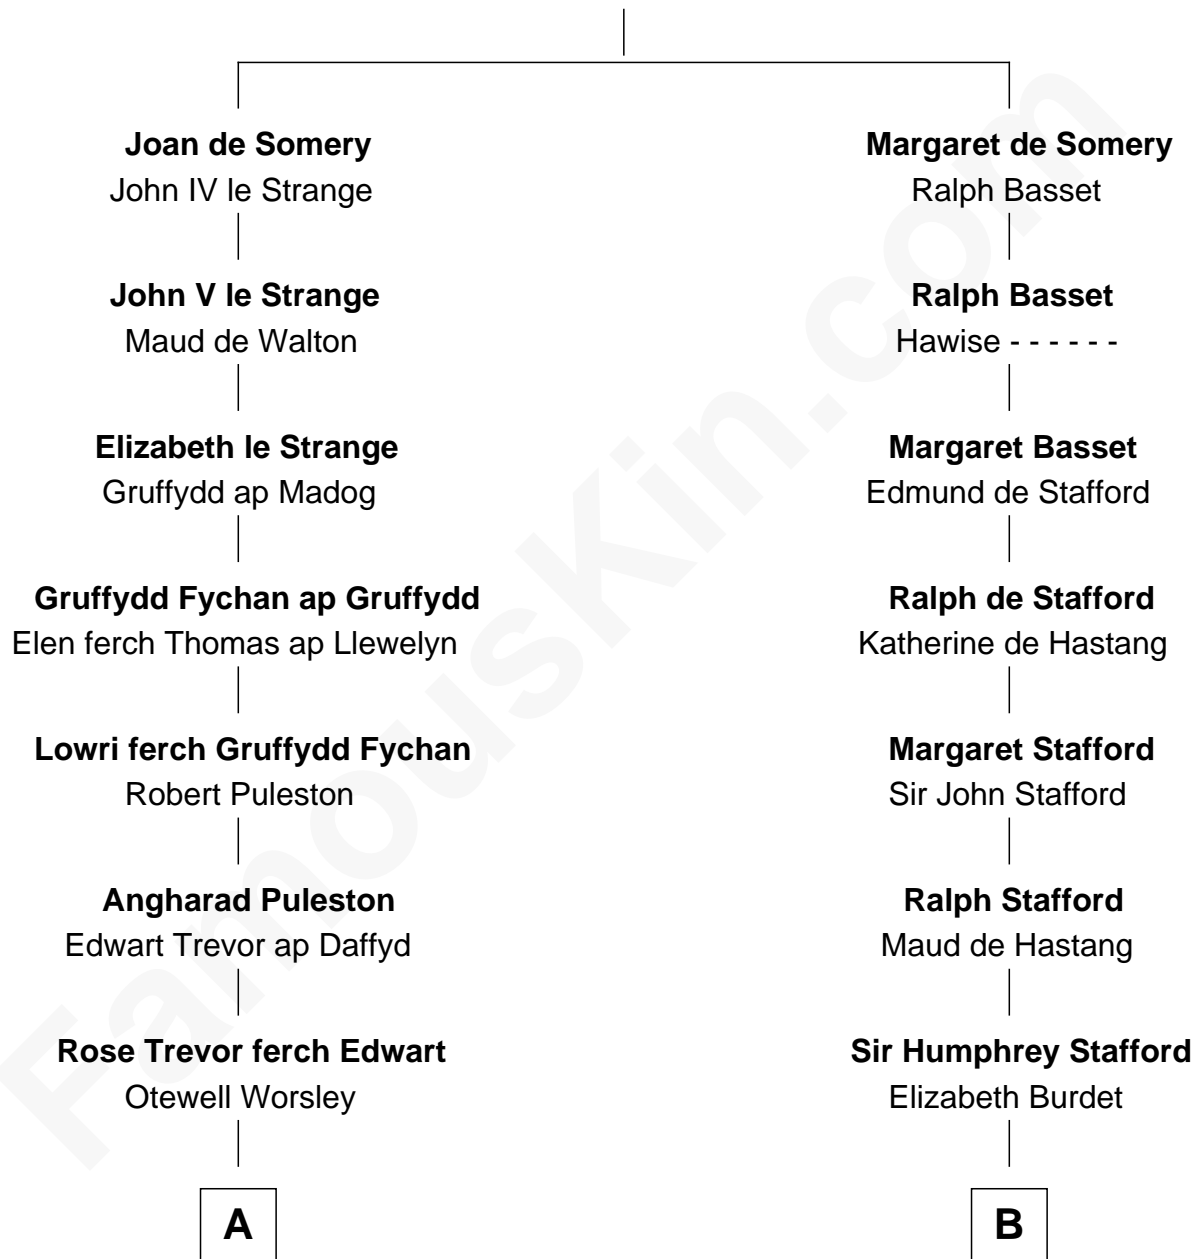

FamousKin.com Relationship Chart of

Robert Frost

Poet and Playwright

17th cousin 3 times removed of

William Ellery

Signer of the Declaration of Independence

Sir Roger de Somery

Nichole d'Aubenev

C

—
Samuel Abbott Frost

Mary Blunt

—
William Prescott Frost

Judith Colcord

—
William Prescott Frost

Isabella Moodie

—
Robert Frost