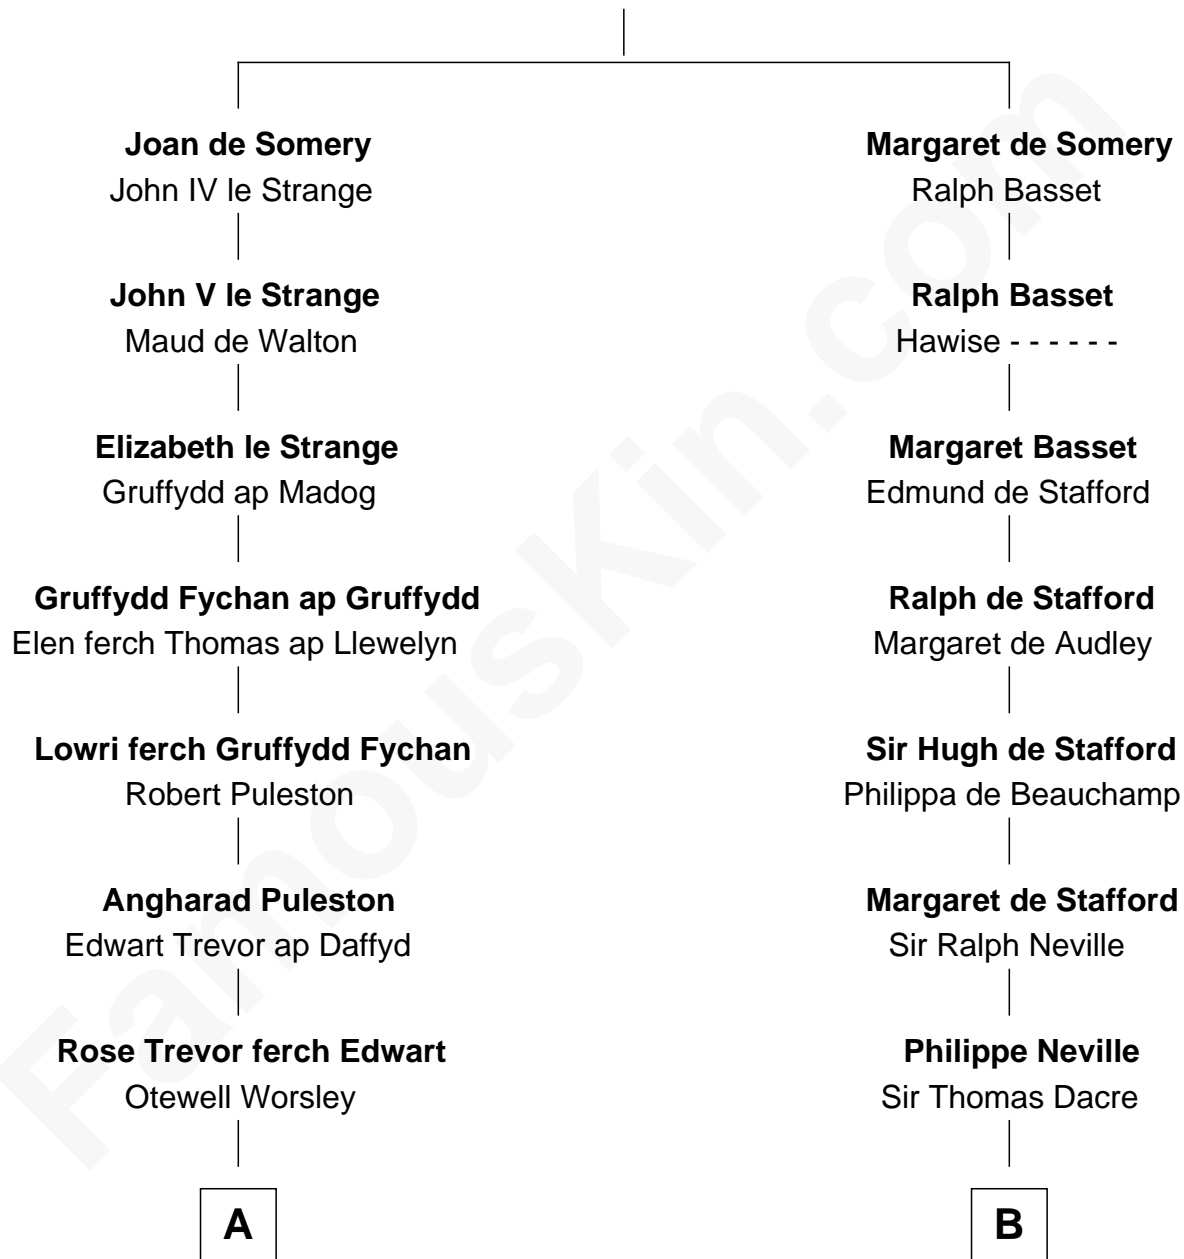

FamousKin.com

Relationship Chart of

Robert Frost

Poet and Playwright

19th cousin 1 time removed of

Fletcher Christian

Leader of the mutiny on the Bounty

Sir Roger de Somery

Nichole d'Aubenev

C

Samuel Abbott Frost

Mary Blunt

William Prescott Frost

Judith Colcord

William Prescott Frost

Isabella Moodie

Leader of the mutiny on the Bounty