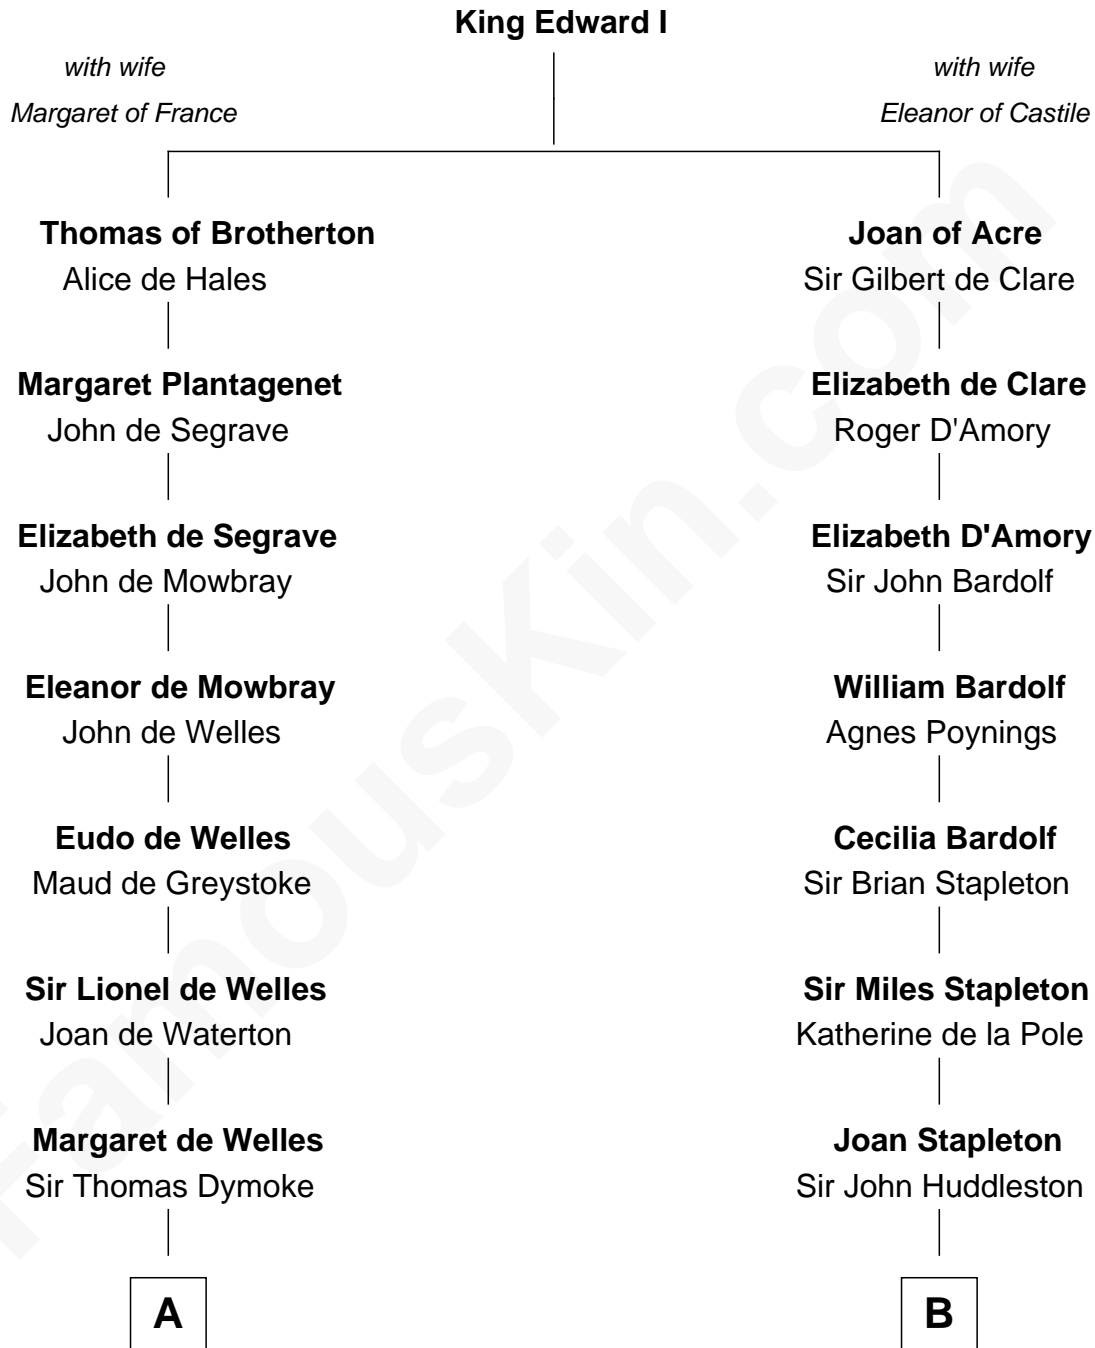

FamousKin.com Relationship Chart of

Robert Frost

Poet and Playwright

16th cousin 4 times removed of

Fletcher Christian

Leader of the mutiny on the Bounty

C

—
Samuel Abbott Frost