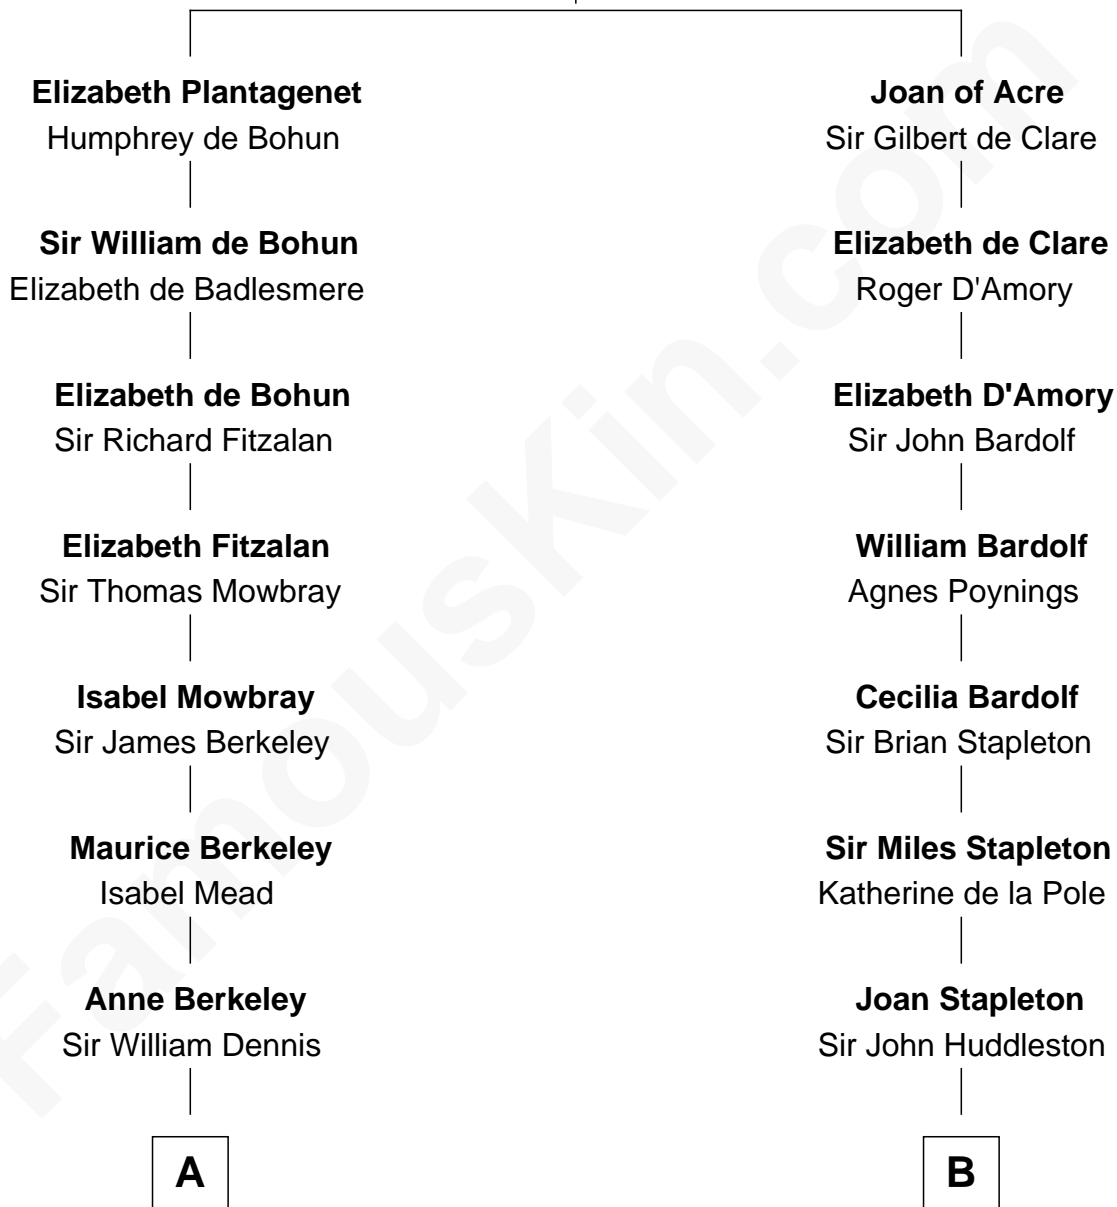

FamousKin.com Relationship Chart of

Robert Frost

Poet and Playwright

16th cousin 4 times removed of

Fletcher Christian

Leader of the mutiny on the Bounty

Eleanor of Castile
Edward I, King of England

C

Samuel Abbott Frost

Mary Blunt

William Prescott Frost

Judith Colcord

William Prescott Frost

Isabella Moodie

Robert Frost

Poet and Playwright