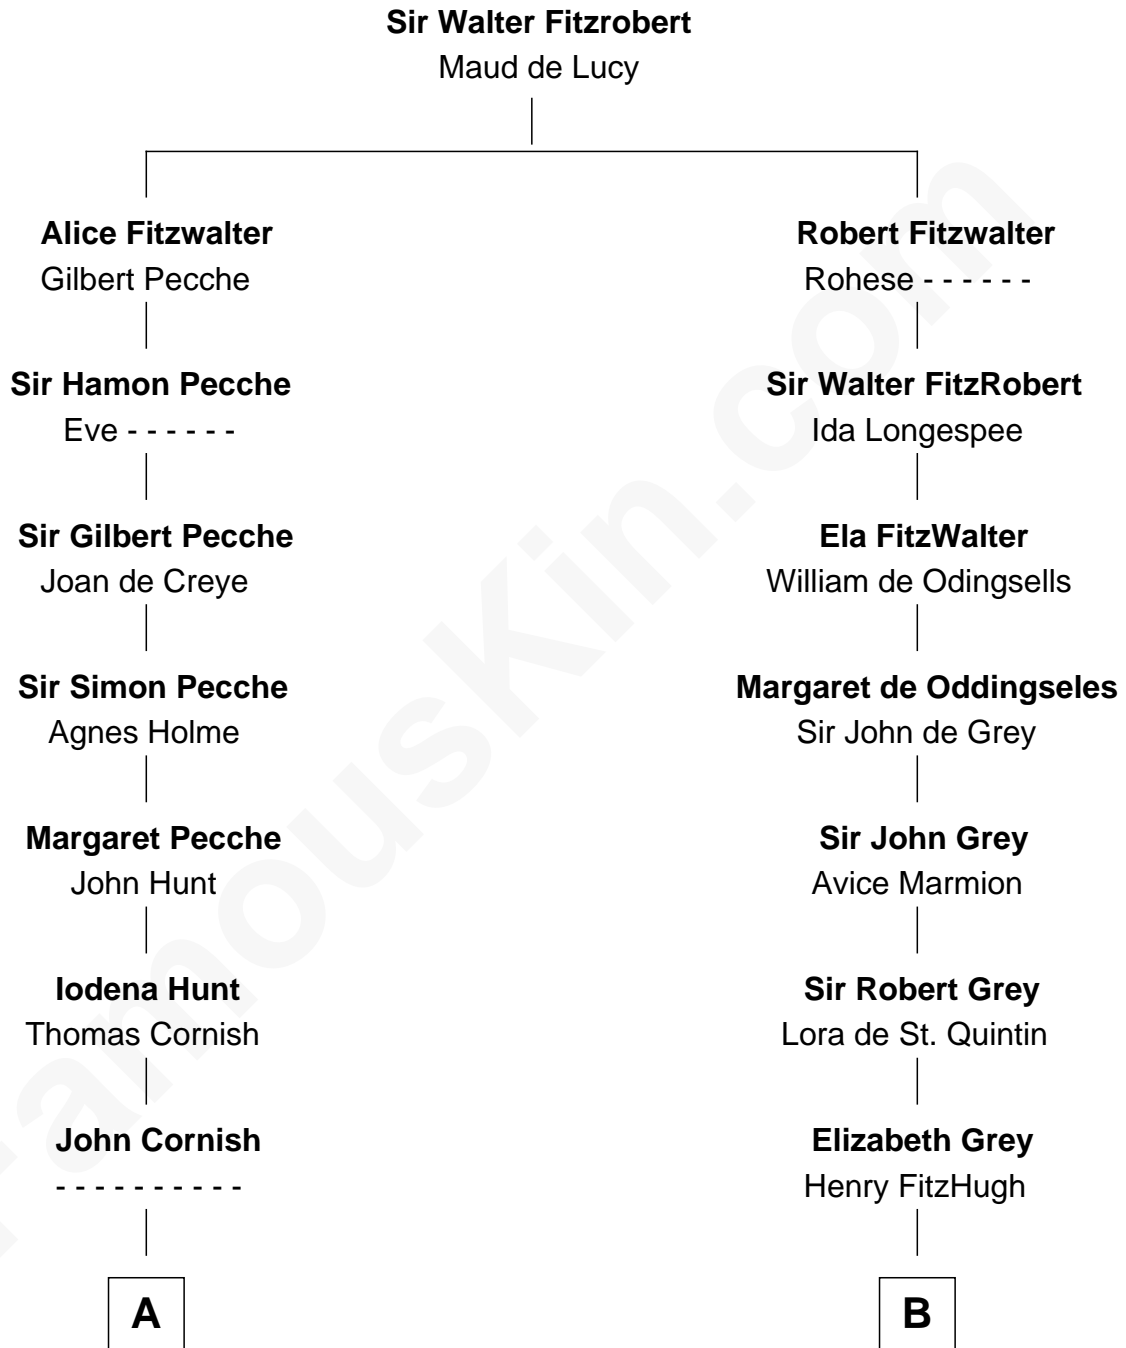

# FamousKin.com Relationship Chart of

**Robert Frost**

*Poet and Playwright*

19th cousin 2 times removed of

**Fletcher Christian**

*Leader of the mutiny on the Bounty*

**C**

**Sarah Holt**  
William Frost

**Samuel Abbott Frost**  
Mary Blunt

**William Prescott Frost**  
Judith Colcord

**William Prescott Frost**  
Isabella Moodie

**Robert Frost**  
*Poet and Playwright*

**D**

**Bridget Senhouse**  
John Christian

**Charles Christian**  
Anne Dixon

**Fletcher Christian**  
*Leader of the mutiny on the Bounty*

FamousKin.com