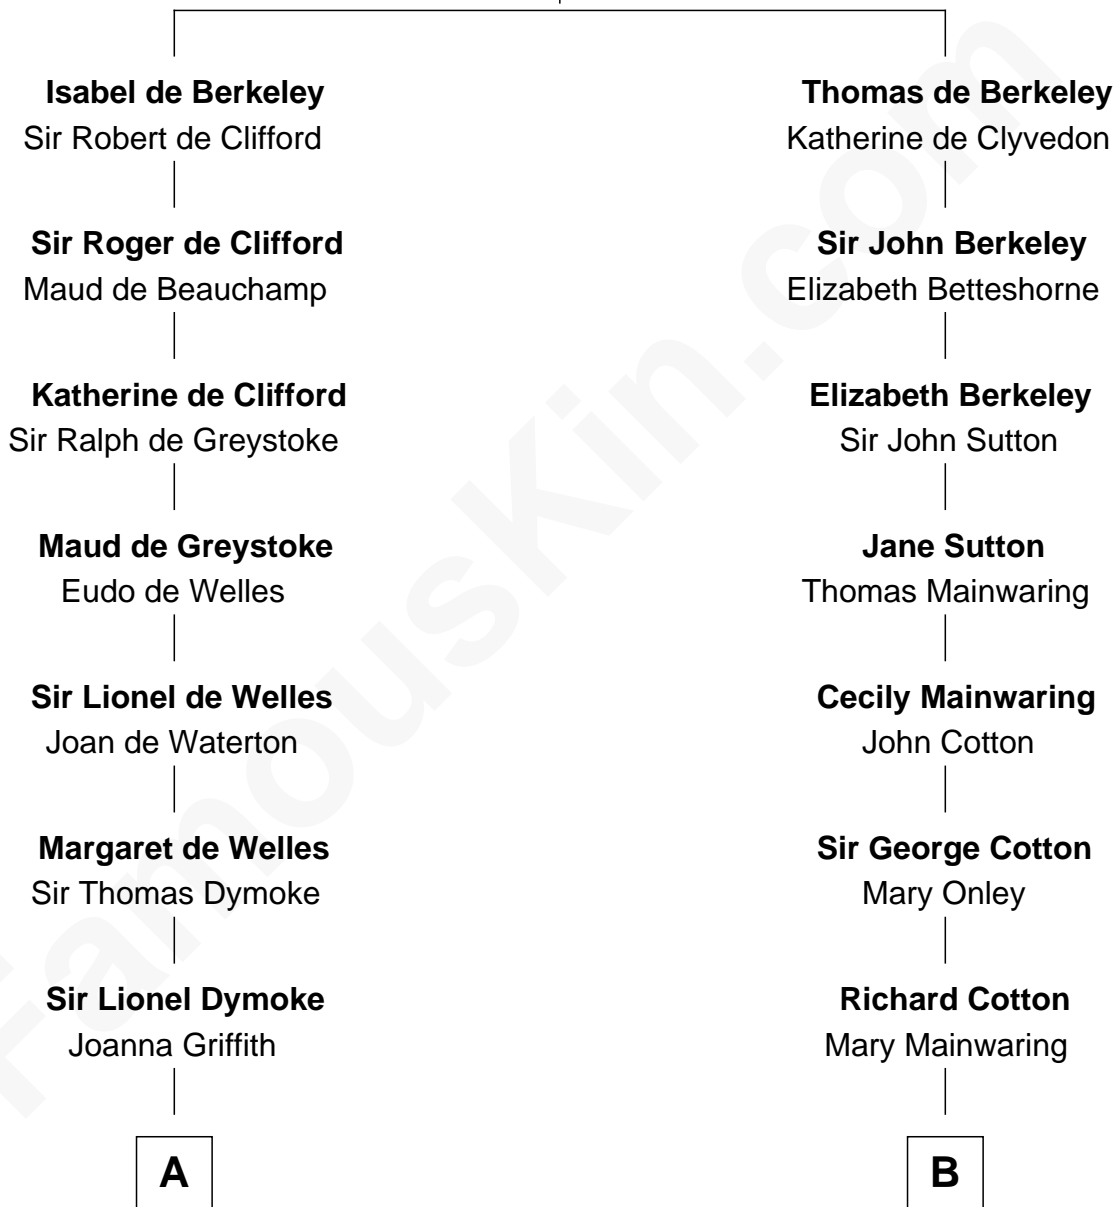

# FamousKin.com Relationship Chart of

**Robert Frost**

*Poet and Playwright*

18th cousin 1 time removed of

**Shadoe Stevens**

*Radio Disc Jockey*

**Sir Maurice de Berkeley**

Eve la Zouche

**C**

**William Prescott Frost**

Judith Colcord

**William Prescott Frost**

Isabella Moodie

**Robert Frost**

*Poet and Playwright*

**D**