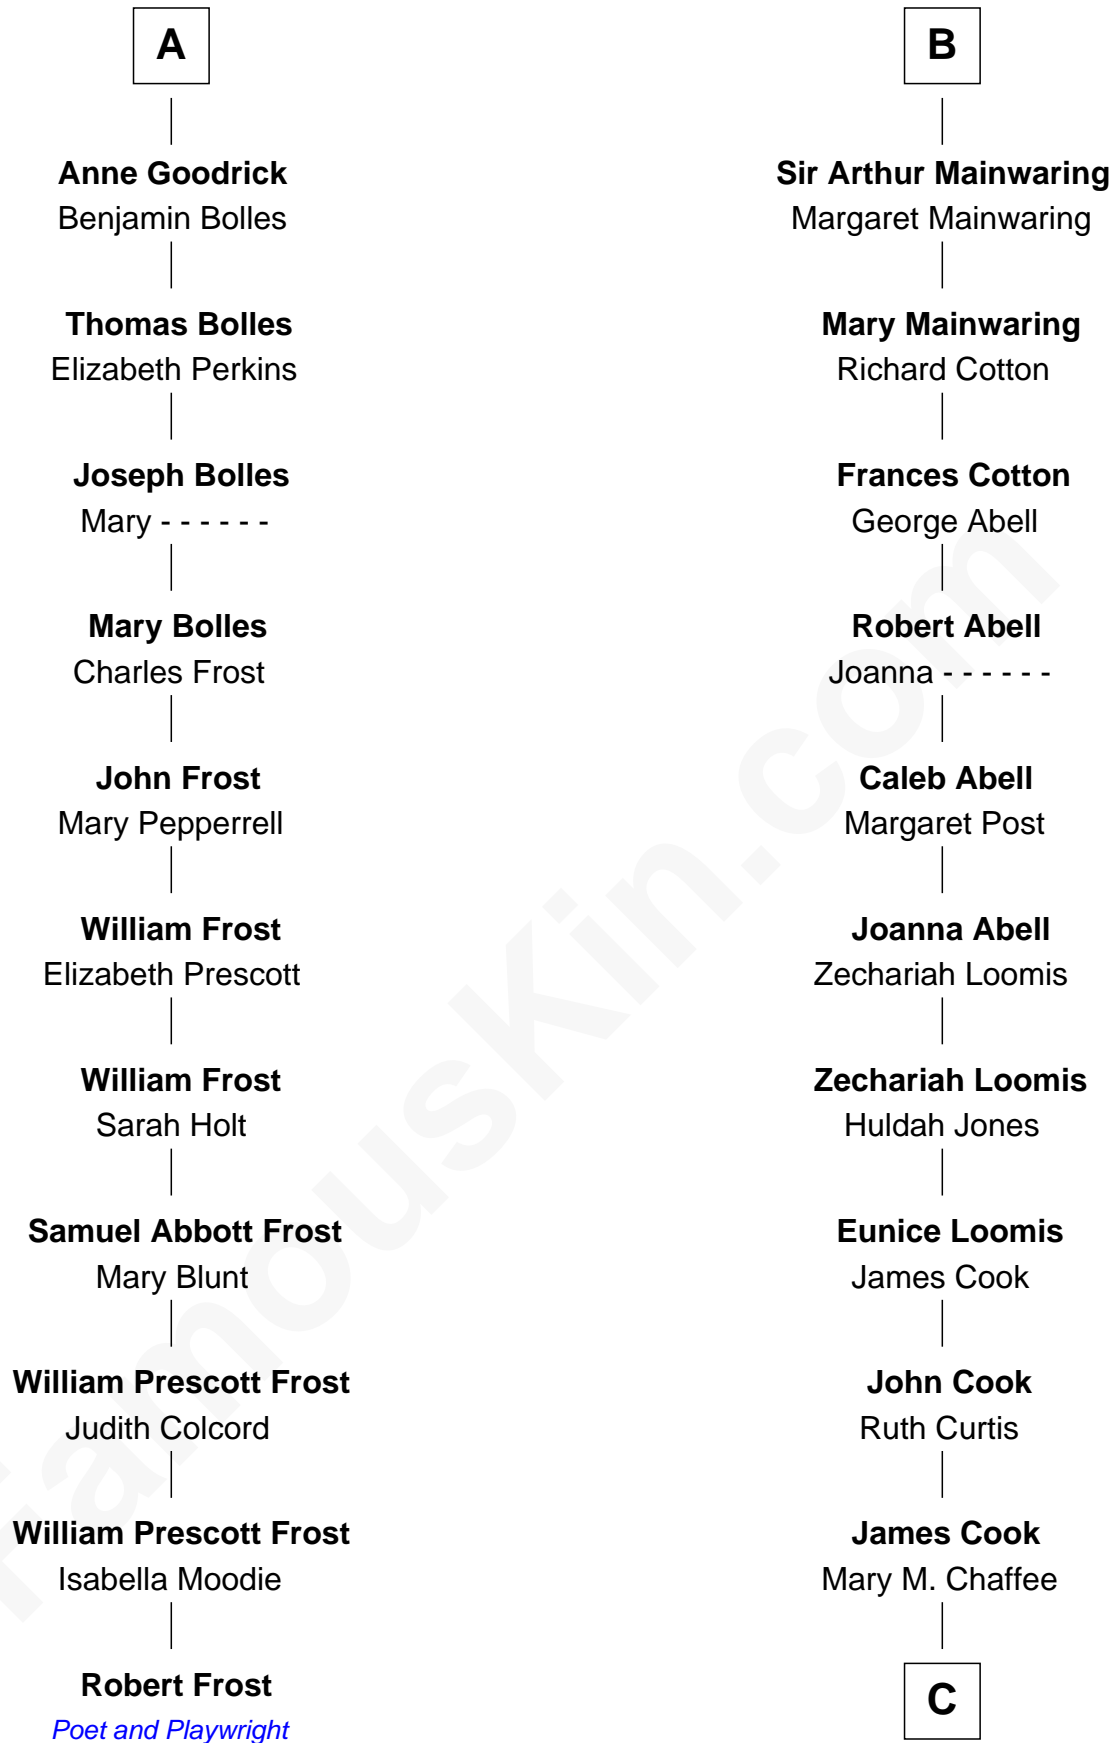

FamousKin.com

Relationship Chart of

Robert Frost

Poet and Playwright

17th cousin 3 times removed of

Shadoe Stevens

Radio Disc Jockey

John de Mowbray
Elizabeth de Segrave

Sir Reginald Lucy

Sir Walter Lucy

Eleanor L'Arcedeckne

Eleanor Lucy

Sir Thomas Hopton

Elizabeth Hopton

Sir Roger Corbet

Sir Richard Corbet

Elizabeth Devereux

Sir Robert Corbet

Elizabeth Vernon

Dorothy Corbet

Sir Richard Mainwaring

B

C

Josey Chaffee Cook
Julianne Frances Taylor