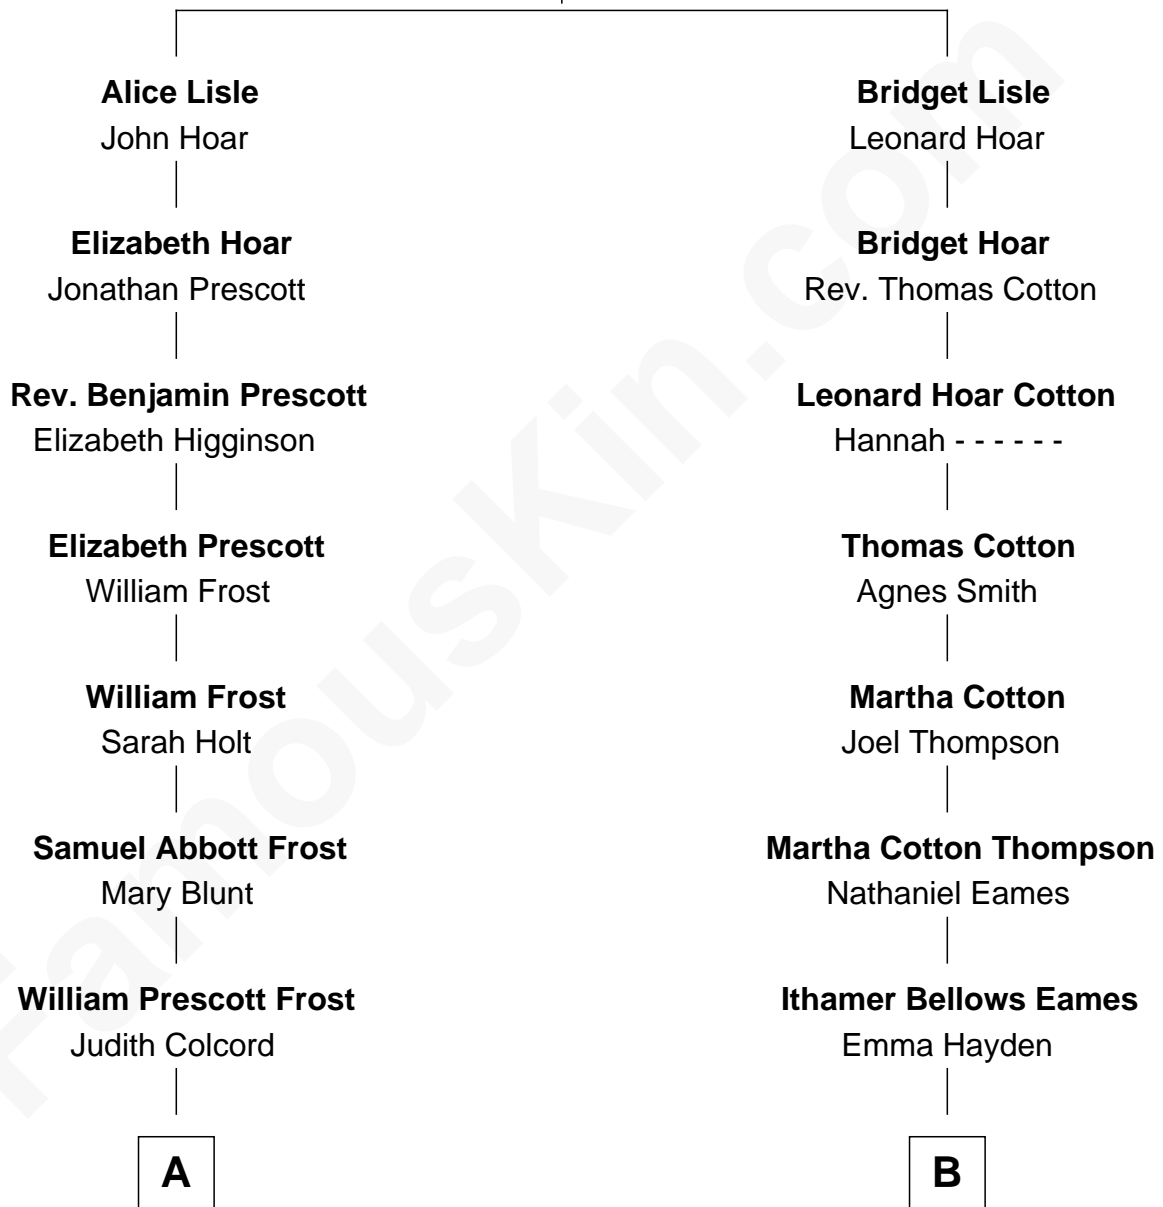

FamousKin.com Relationship Chart of

Robert Frost

Poet and Playwright

8th cousin of

Clare Eames

Silent Movie Actress

John Lisle
Alice Beckenshaw

A

William Prescott Frost

Isabella Moodie

Robert Frost

Poet and Playwright

B

Harold Hayden Eames

Clare Hamilton

Clare Eames