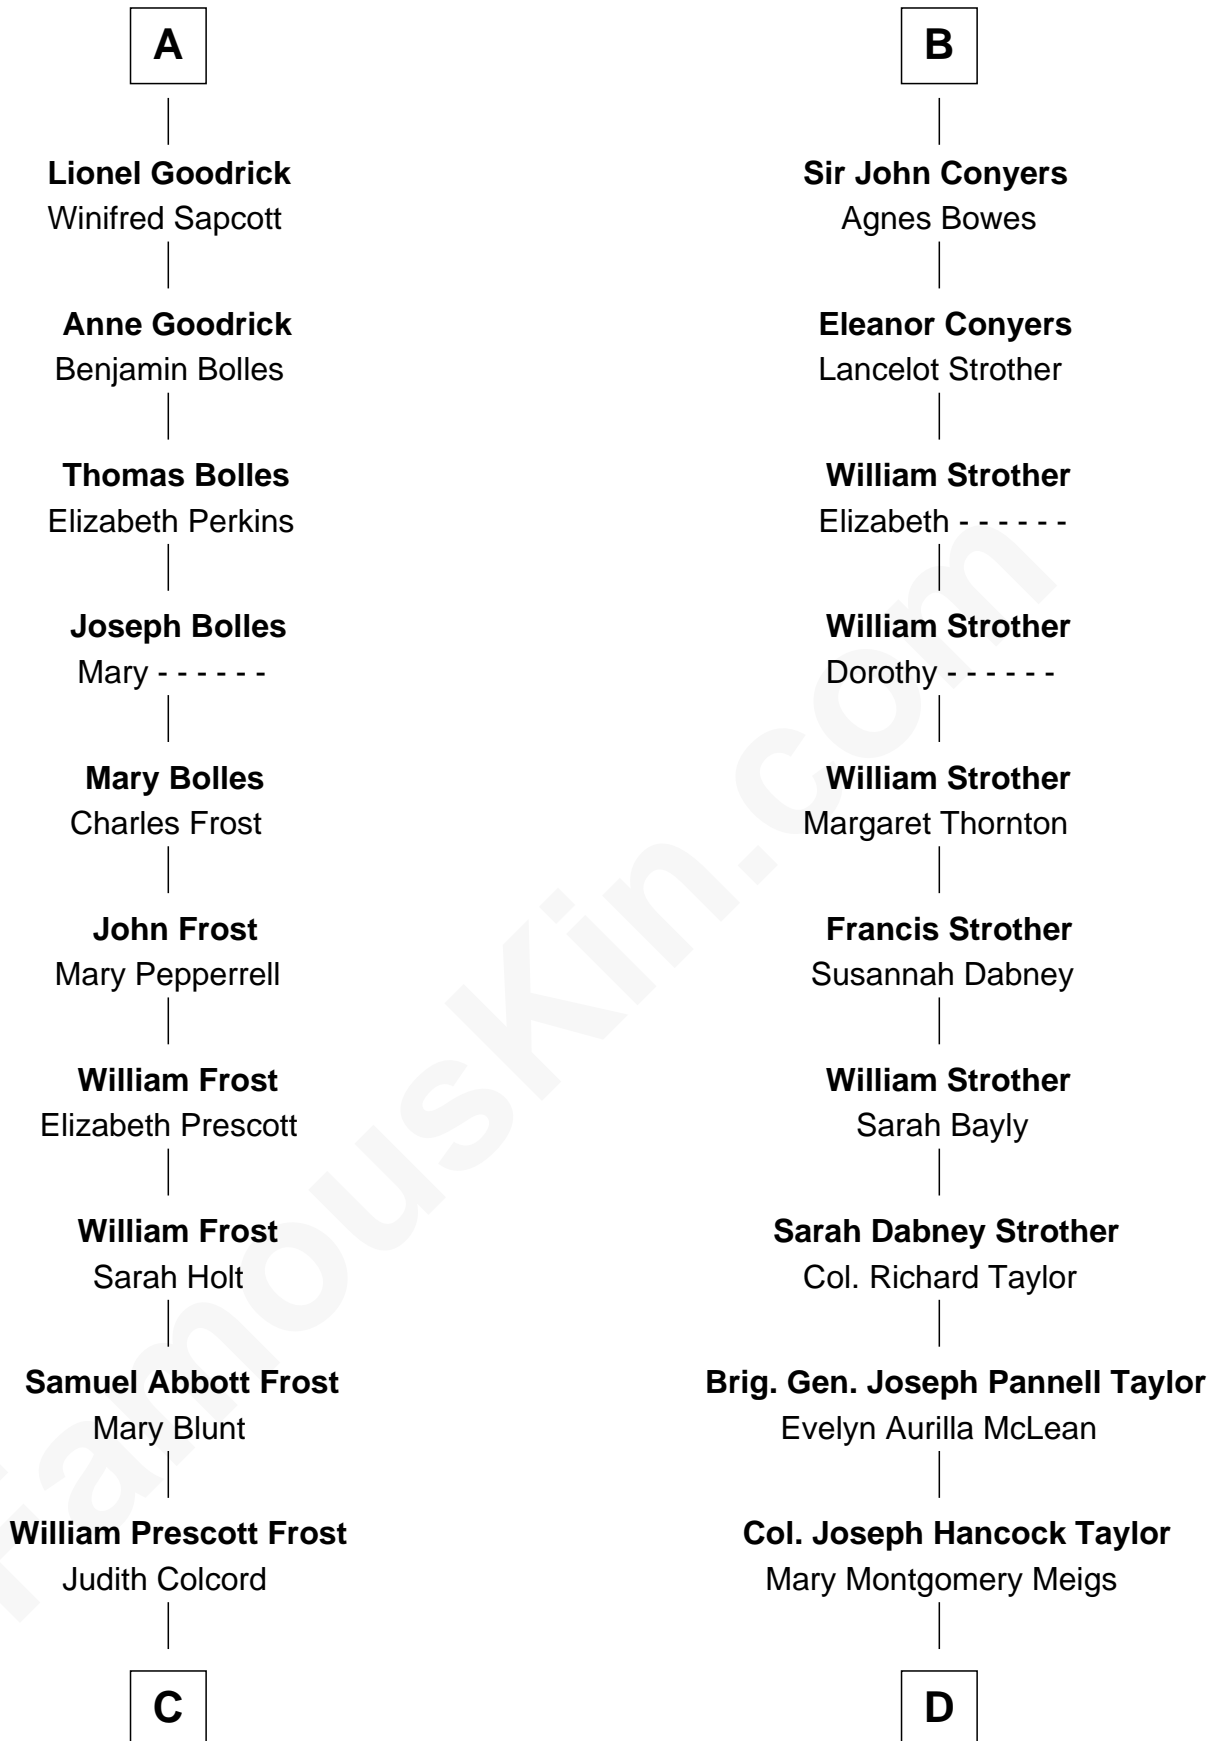

FamousKin.com Relationship Chart of

Robert Frost

Poet and Playwright

18th cousin 2 times removed of

Parker Stevenson

TV and Movie Actor

Sir Henry de Percy

Idoine de Clifford

FamousKin.com