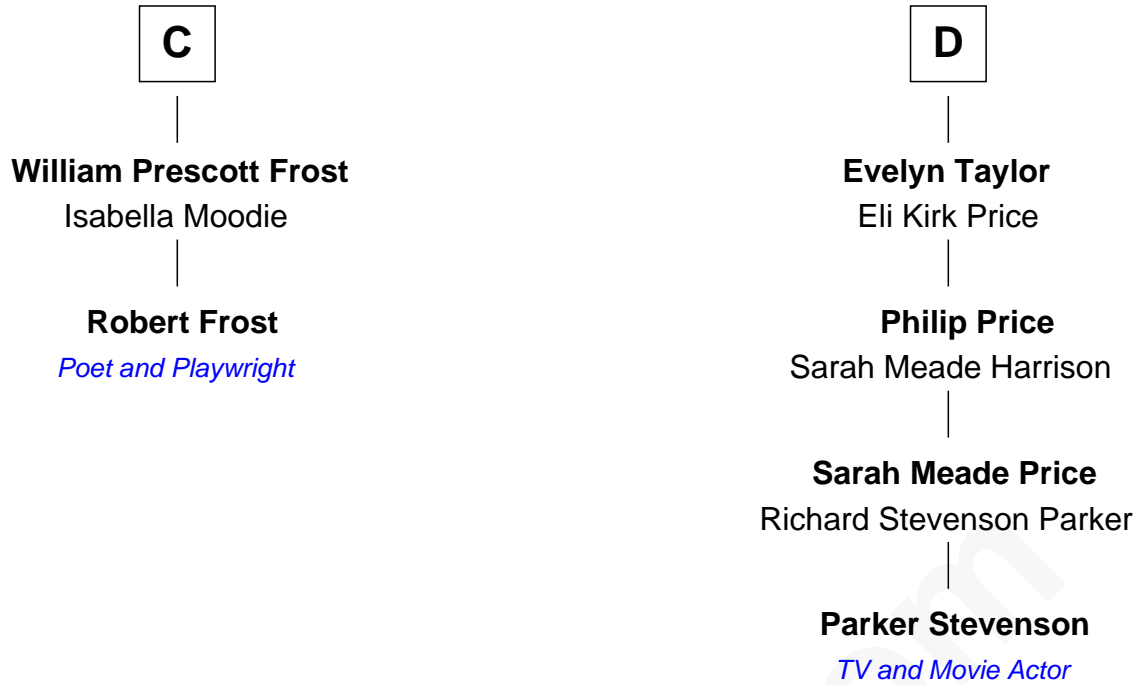

FamousKin.com Relationship Chart of

Robert Frost

Poet and Playwright

18th cousin 2 times removed of

Parker Stevenson

TV and Movie Actor

Sir Henry de Percy

Idoine de Clifford

FamousKin.com