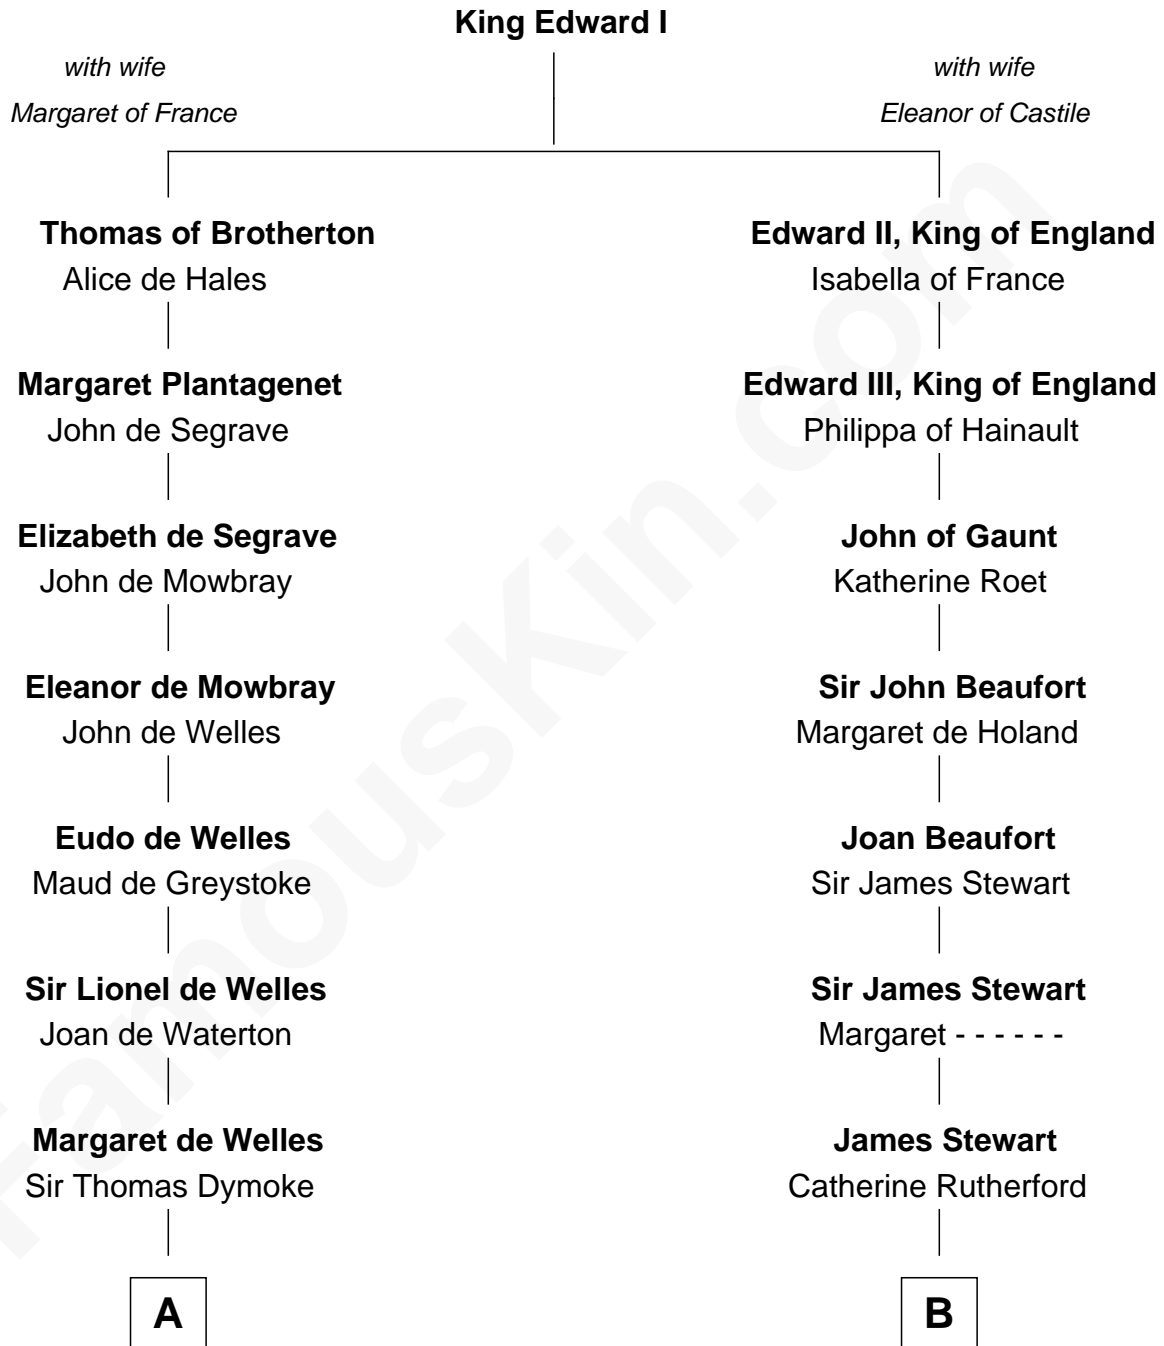

# FamousKin.com Relationship Chart of

**Robert Frost**

*Poet and Playwright*

19th cousin 1 time removed of

**Johnny Mercer**

*Songwriter and Co-Founder of Capitol Records*

**C**

**Samuel Abbott Frost**

Mary Blunt

**William Prescott Frost**

Judith Colcord

**William Prescott Frost**

Isabella Moodie

**Robert Frost**

*Poet and Playwright*

**D**