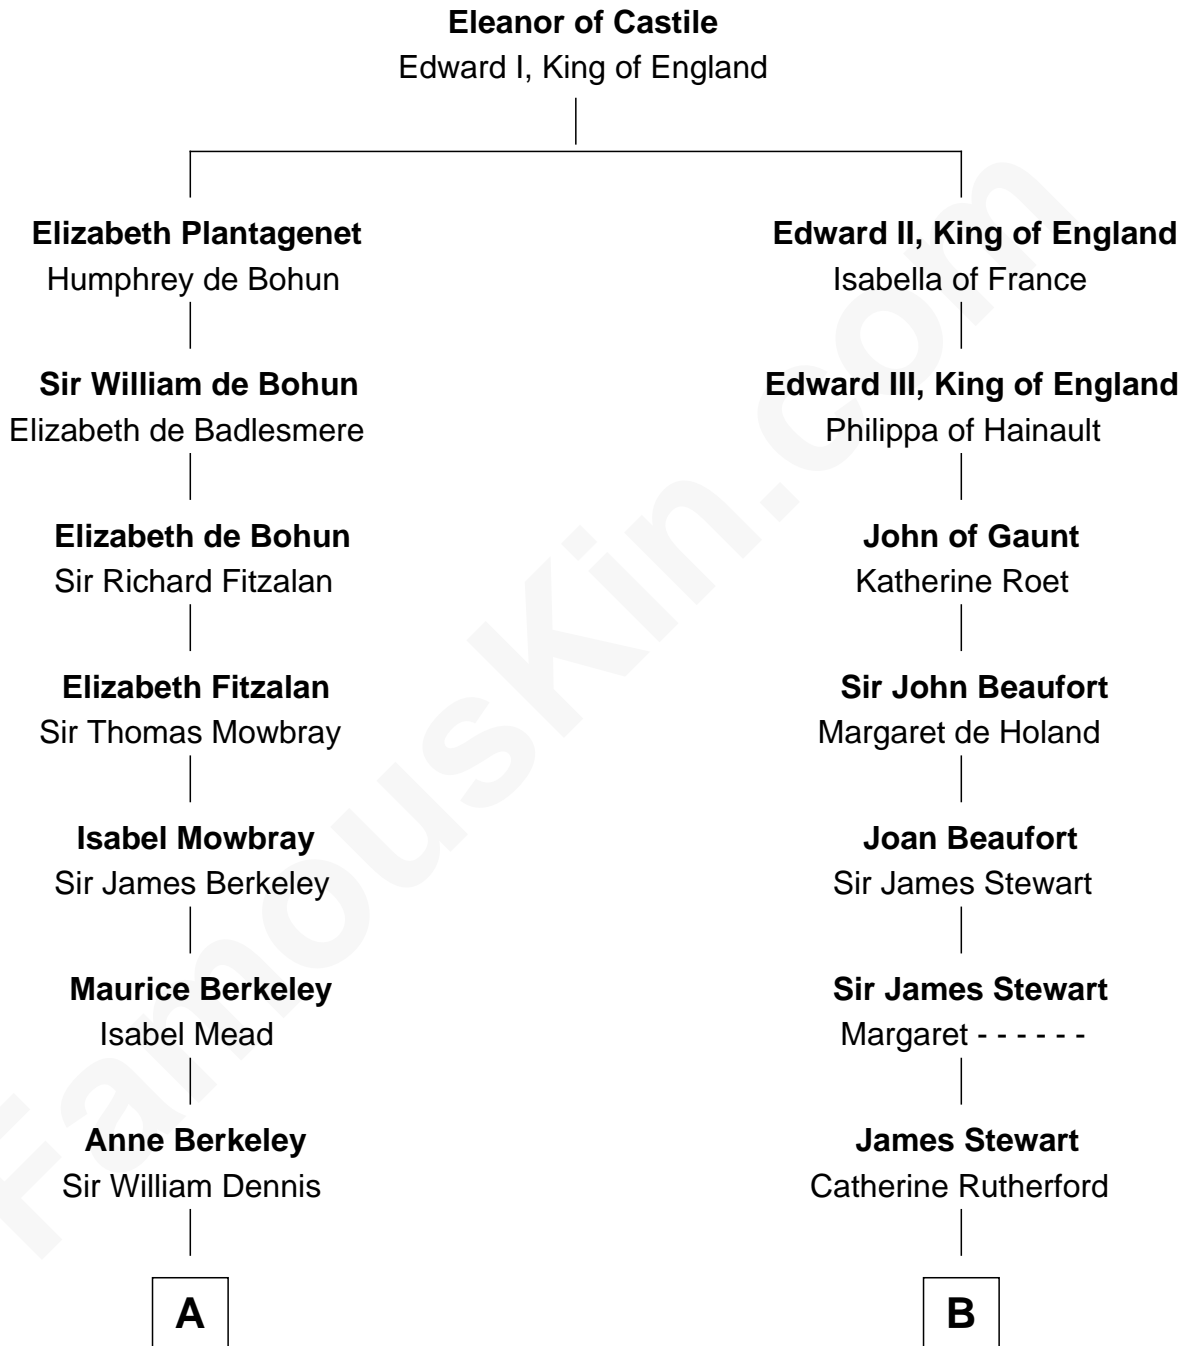

FamousKin.com Relationship Chart of

Robert Frost

Poet and Playwright

19th cousin 1 time removed of

Johnny Mercer

Songwriter and Co-Founder of Capitol Records

C

Samuel Abbott Frost