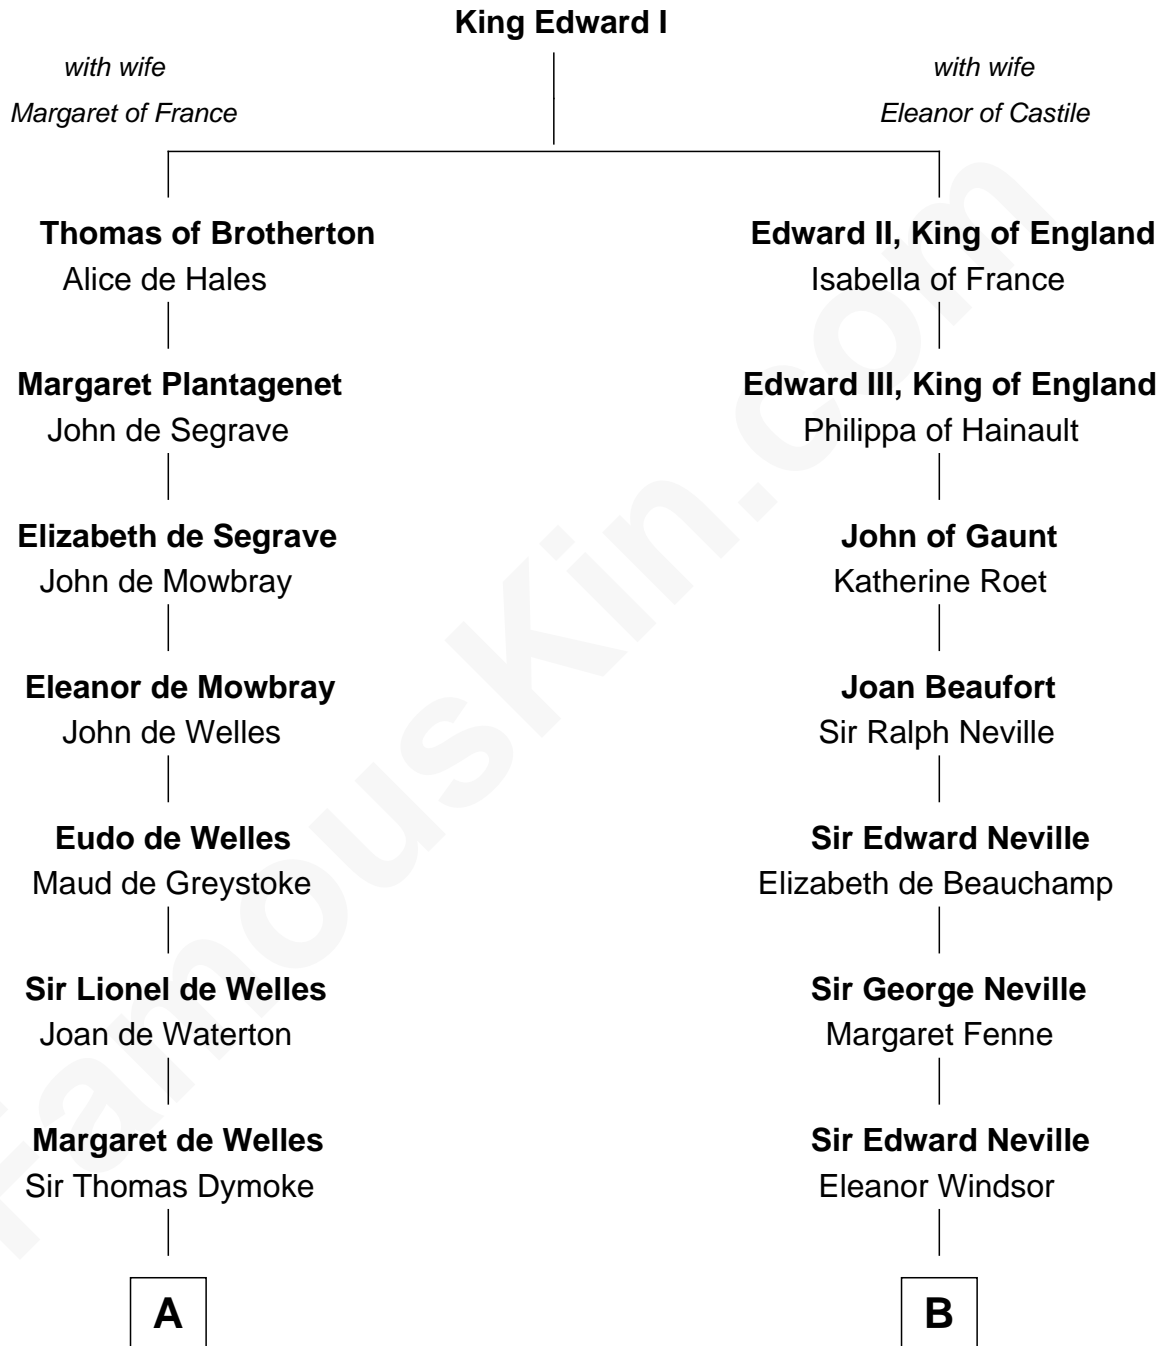

FamousKin.com Relationship Chart of

Robert Frost

Poet and Playwright

20th cousin of

Anthony West

Novelist and writer for the New Yorker

C

Samuel Abbott Frost

Arabella Rowan

Charles George Fairfield

Charles Fairfield

Isabella Campbell Mackenzie

Cicily Isabel Fairfield

Herbert George Wells

Anthony West

British Novelist