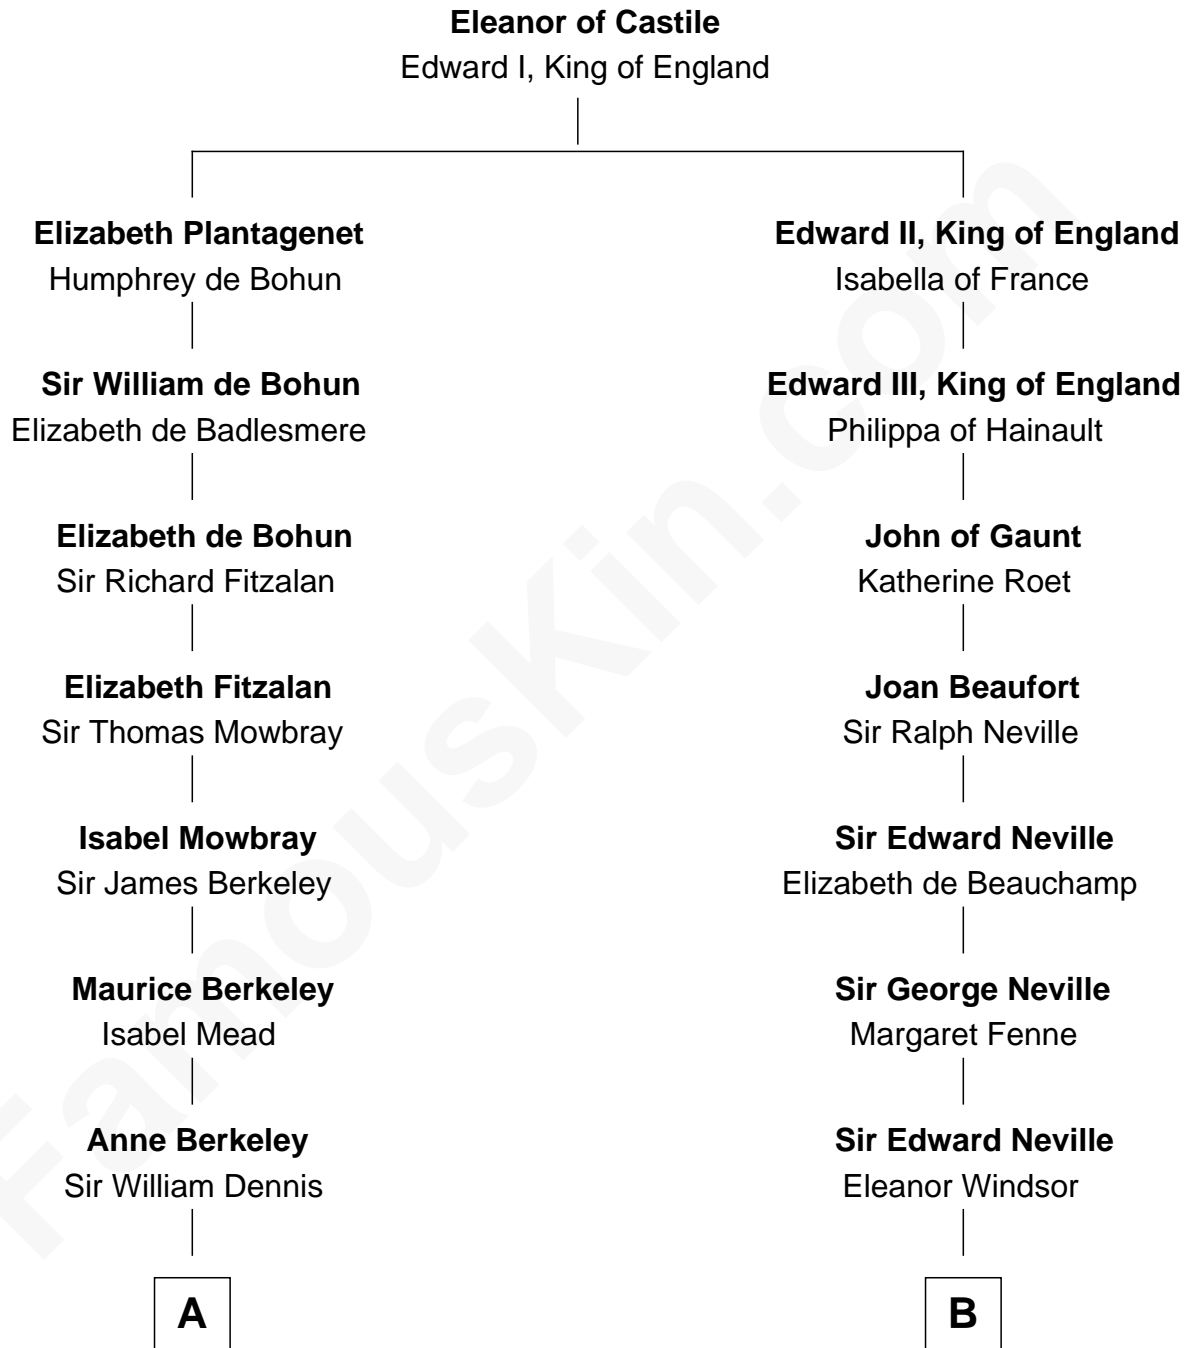

FamousKin.com Relationship Chart of

Robert Frost

Poet and Playwright

20th cousin of

Anthony West

Novelist and writer for the New Yorker

C

Samuel Abbott Frost

Arabella Rowan

Charles George Fairfield

Charles Fairfield

Isabella Campbell Mackenzie

Cicily Isabel Fairfield

Herbert George Wells

Anthony West

British Novelist