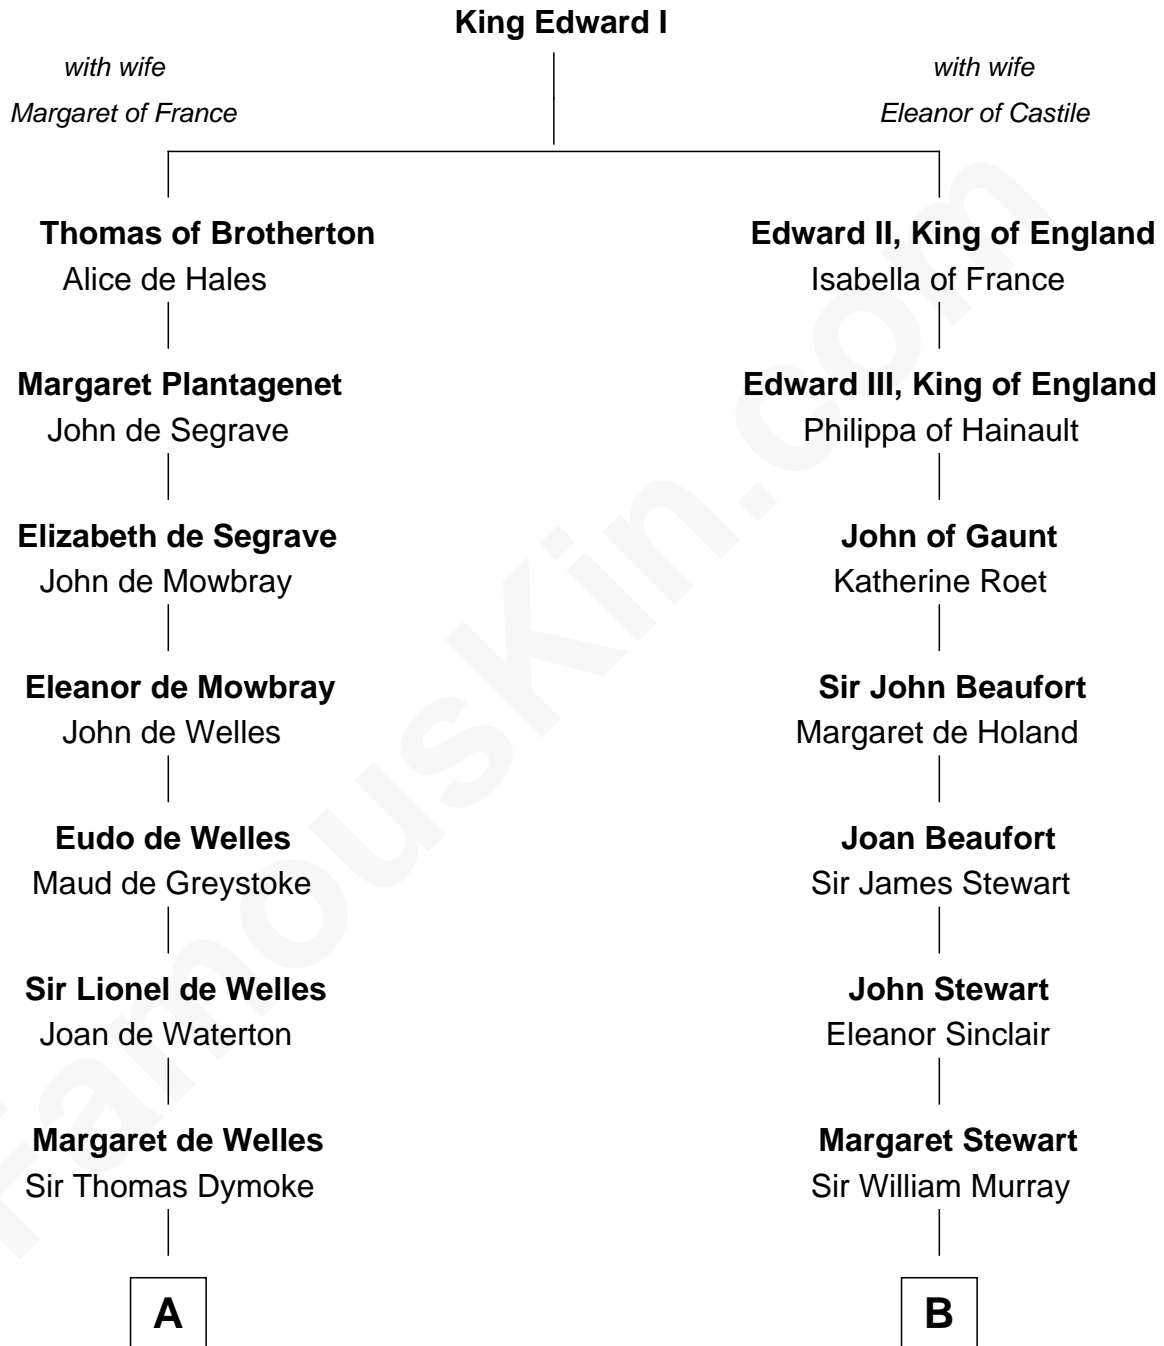

FamousKin.com Relationship Chart of

Robert Frost

Poet and Playwright

13th cousin 7 times removed of

Major John Pitcairn

British Commander at Battle of Lexington

C

—
Samuel Abbott Frost