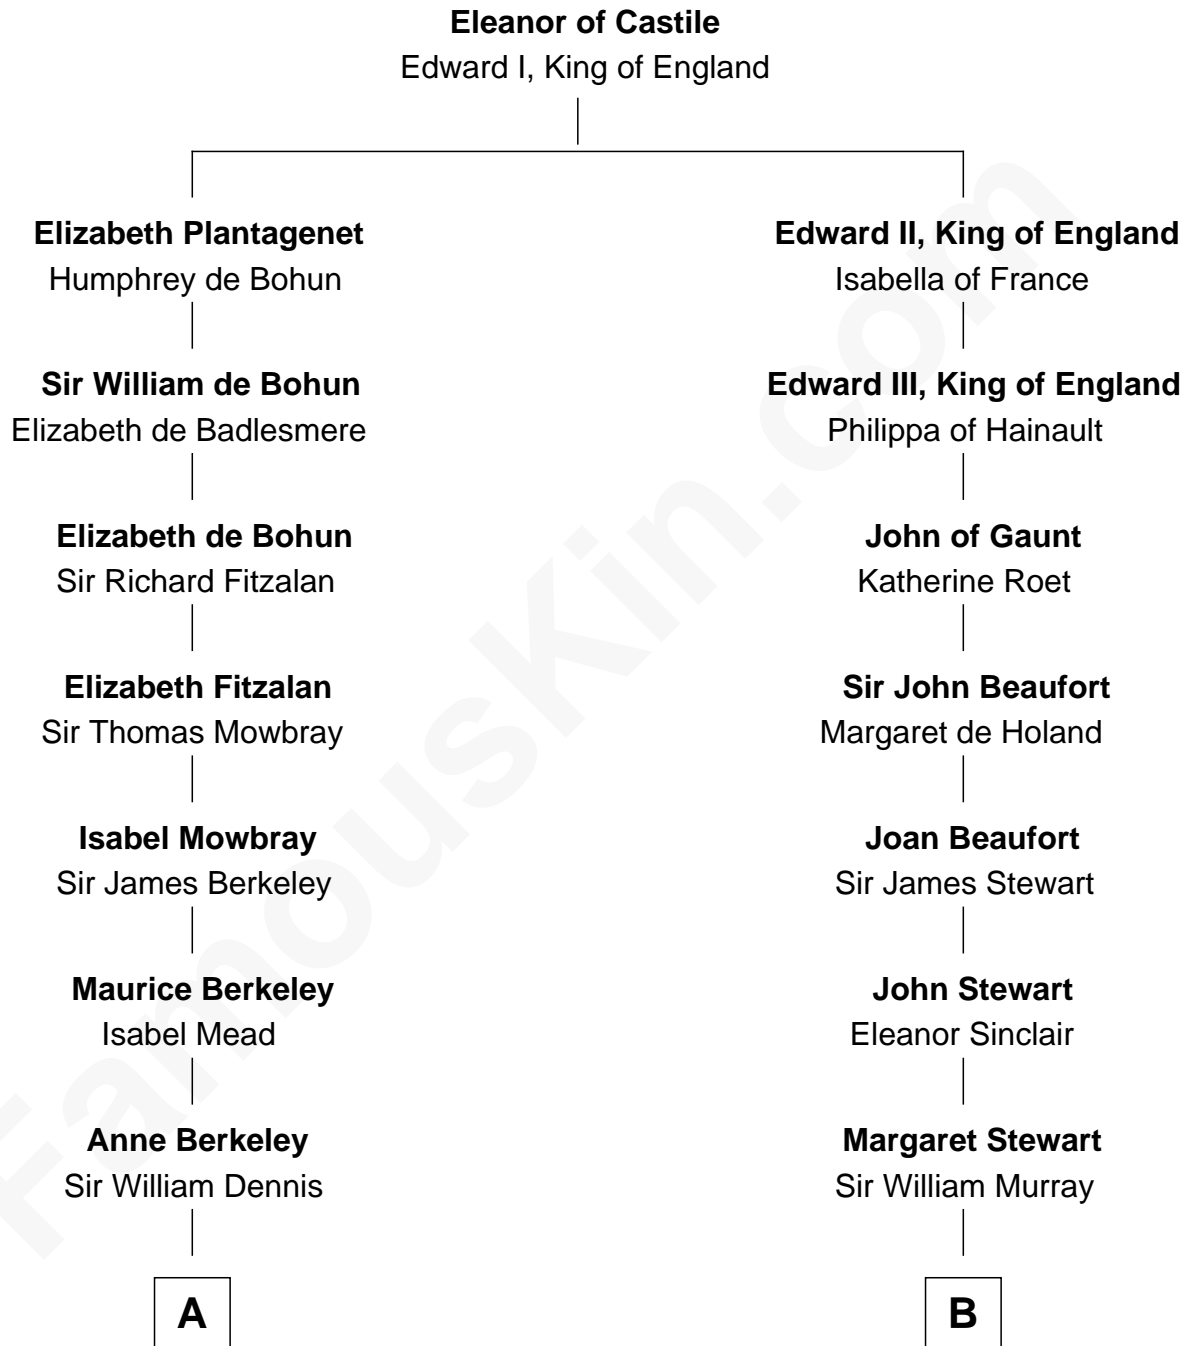

FamousKin.com Relationship Chart of

Robert Frost

Poet and Playwright

13th cousin 7 times removed of

Major John Pitcairn

British Commander at Battle of Lexington

C

Samuel Abbott Frost