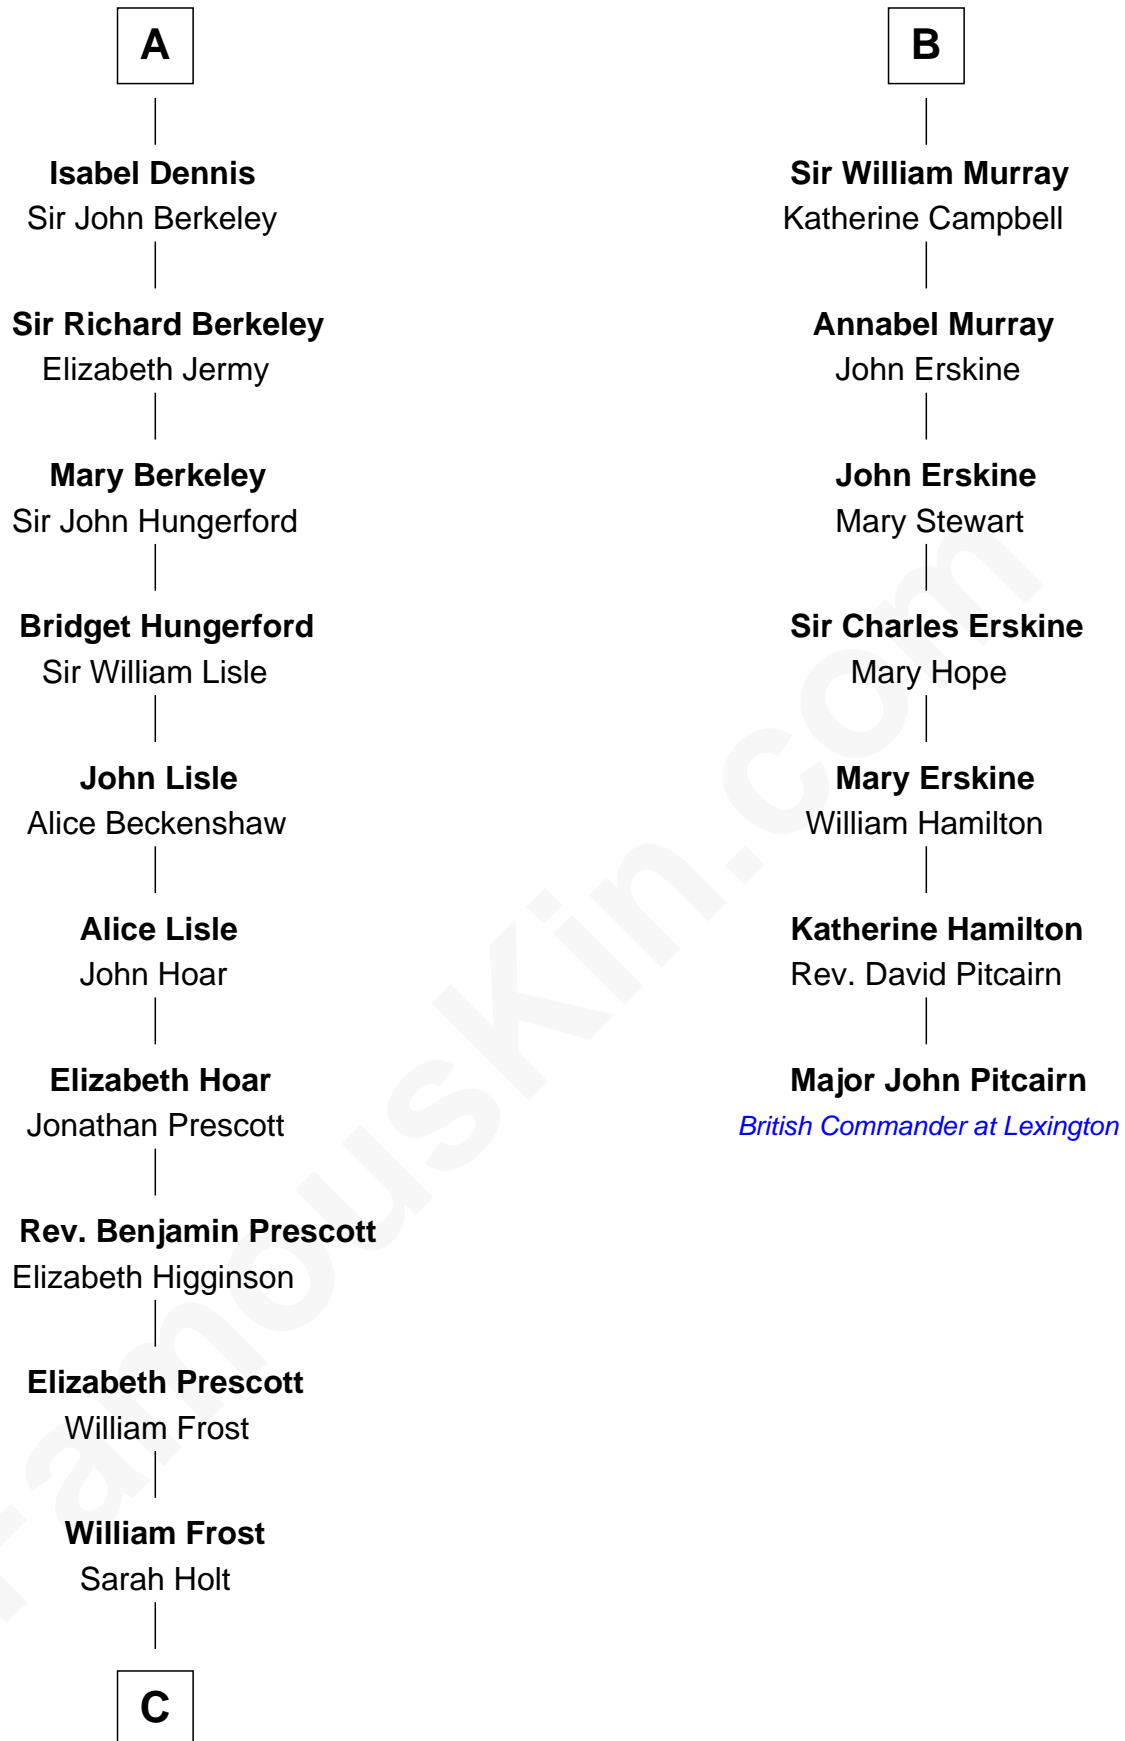

FamousKin.com Relationship Chart of

Robert Frost

Poet and Playwright

13th cousin 7 times removed of

Major John Pitcairn

British Commander at Battle of Lexington

C

Samuel Abbott Frost