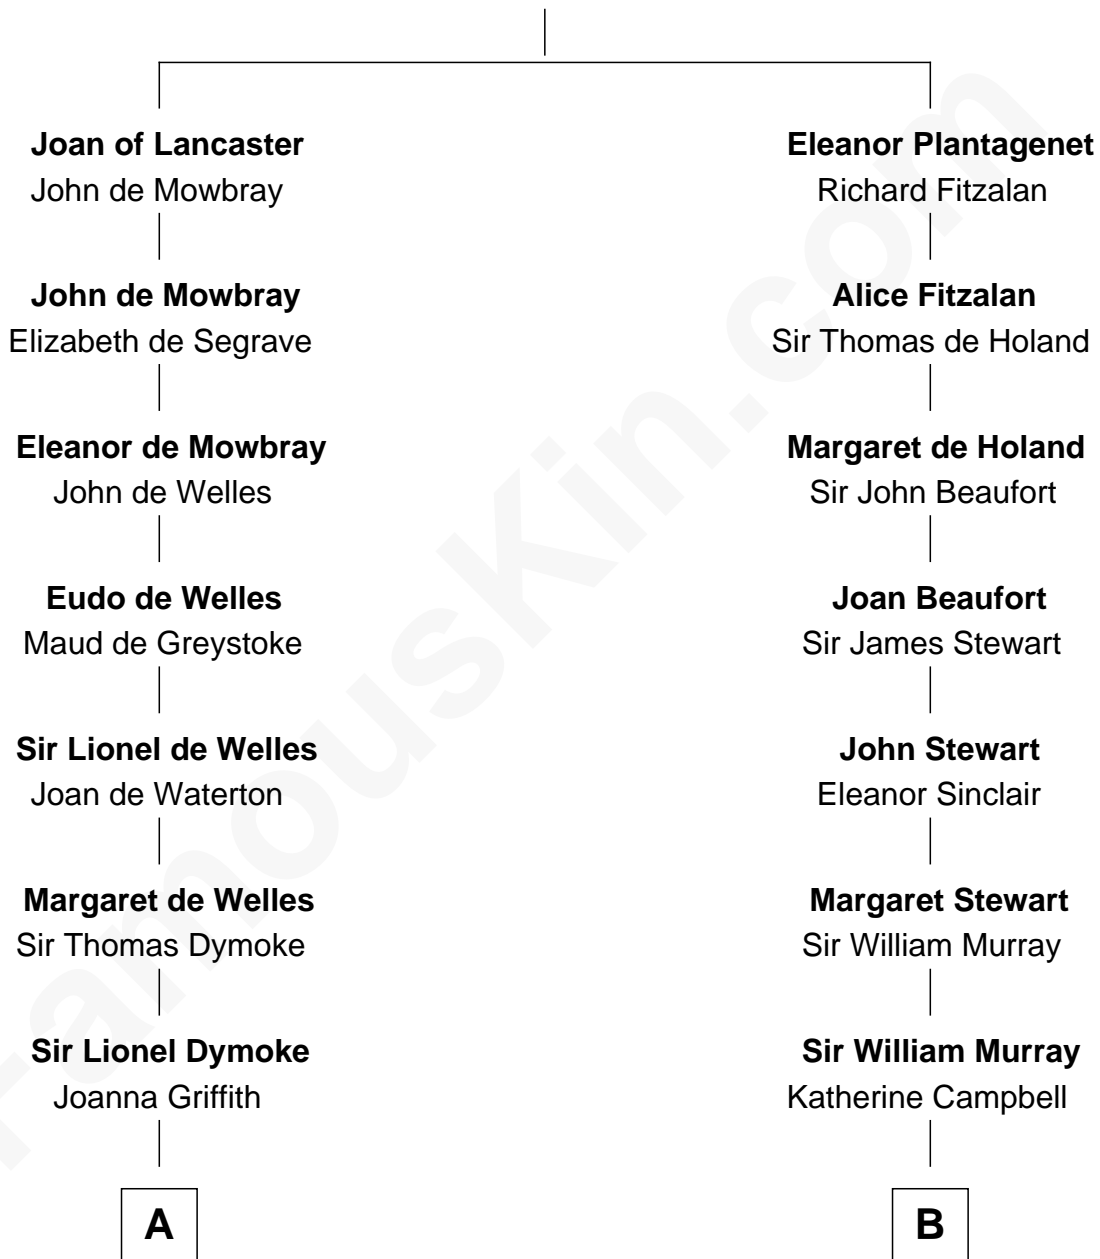

FamousKin.com Relationship Chart of

Robert Frost

Poet and Playwright

12th cousin 7 times removed of

Major John Pitcairn

British Commander at Battle of Lexington

Henry Plantagenet

Maud de Chaworth