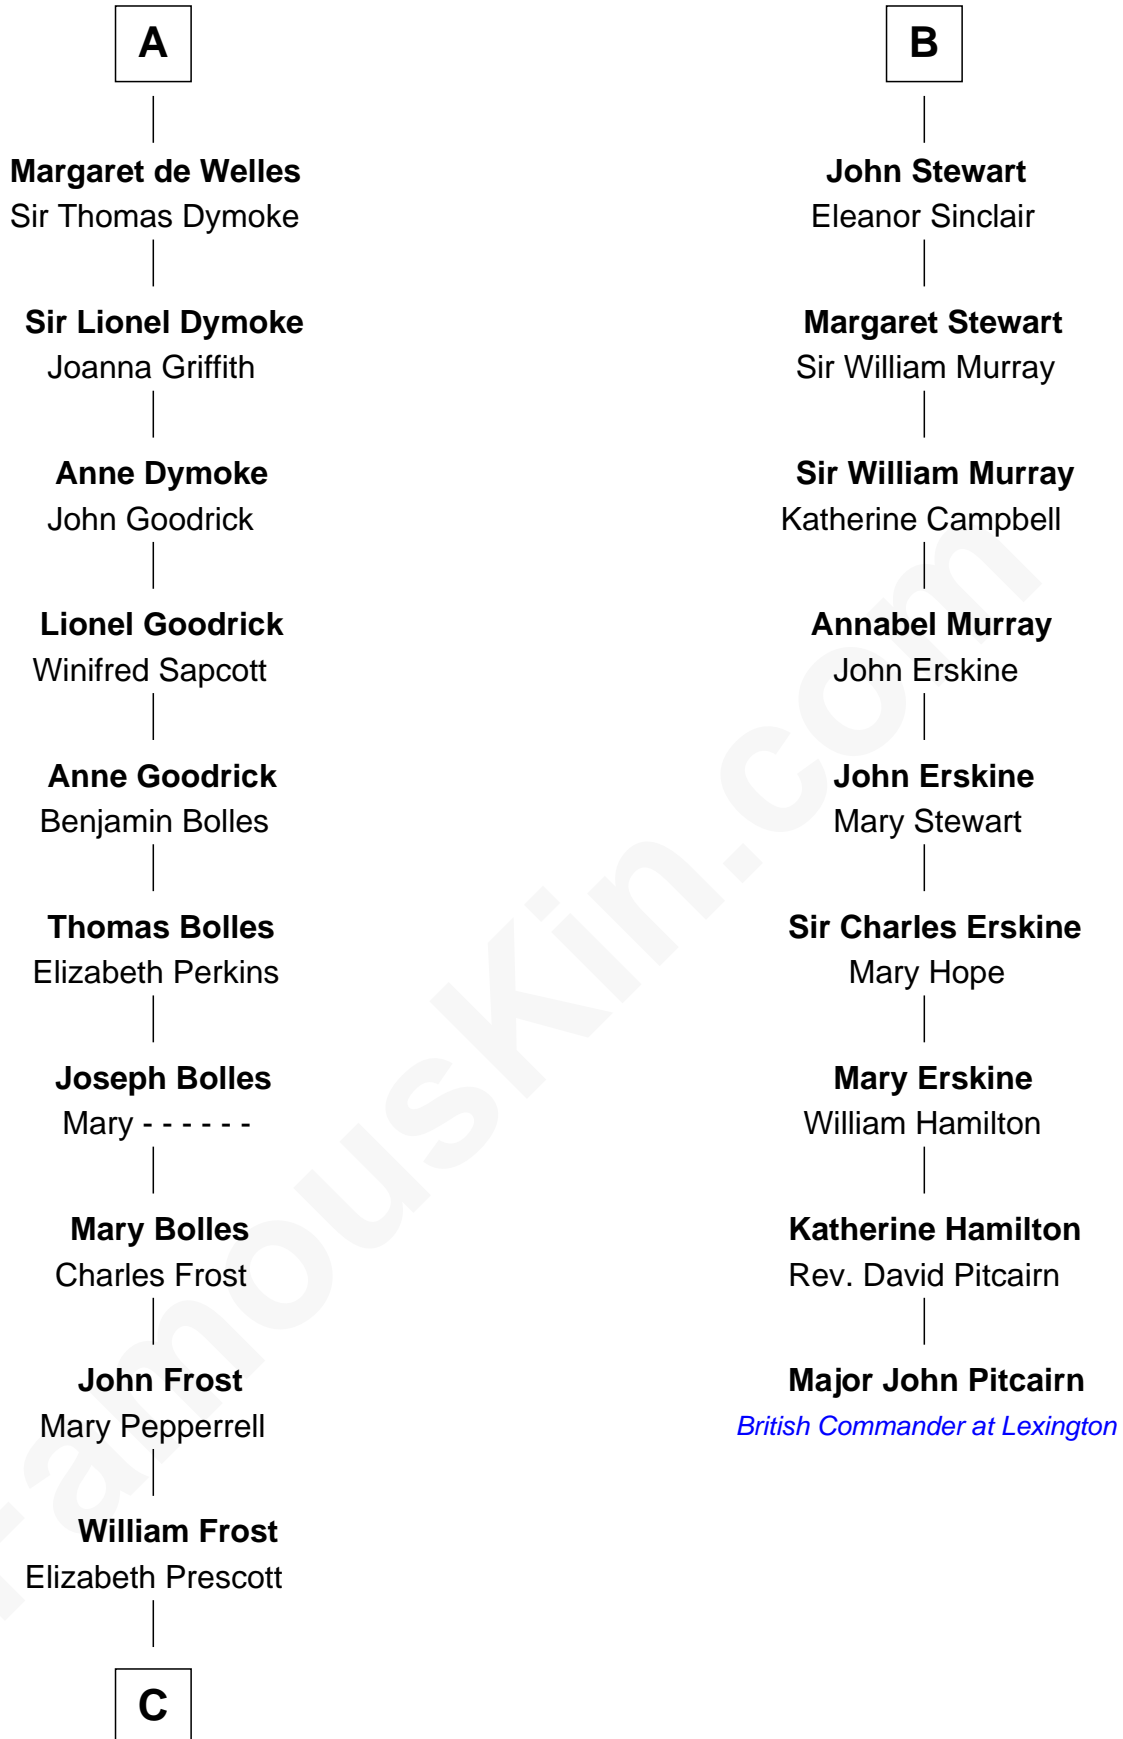

FamousKin.com Relationship Chart of

Robert Frost

Poet and Playwright

15th cousin 6 times removed of

Major John Pitcairn

British Commander at Battle of Lexington

Sir John FitzGeoffrey

Isabel le Bigod