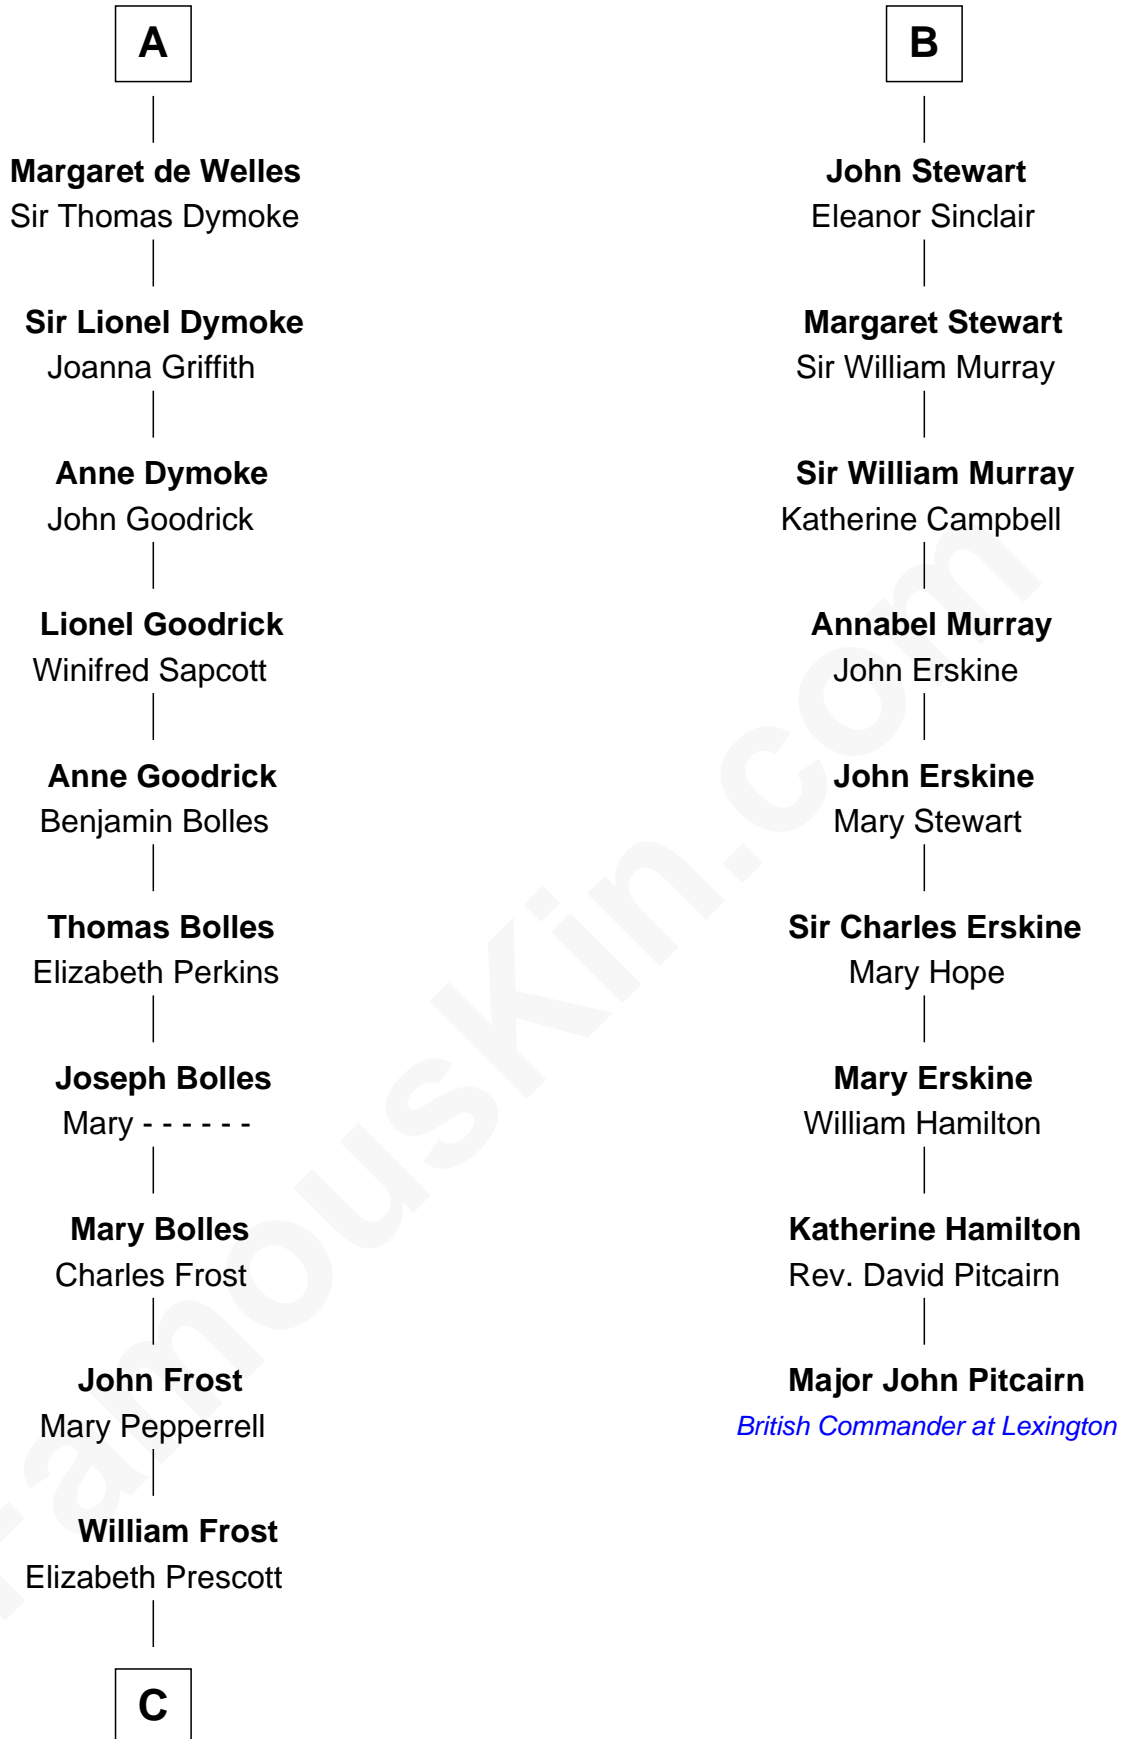

FamousKin.com Relationship Chart of

Robert Frost

Poet and Playwright

15th cousin 6 times removed of

Major John Pitcairn

British Commander at Battle of Lexington

C

William Frost

Sarah Holt

Samuel Abbott Frost

Mary Blunt

William Prescott Frost

Judith Colcord

William Prescott Frost

Isabella Moodie

Robert Frost