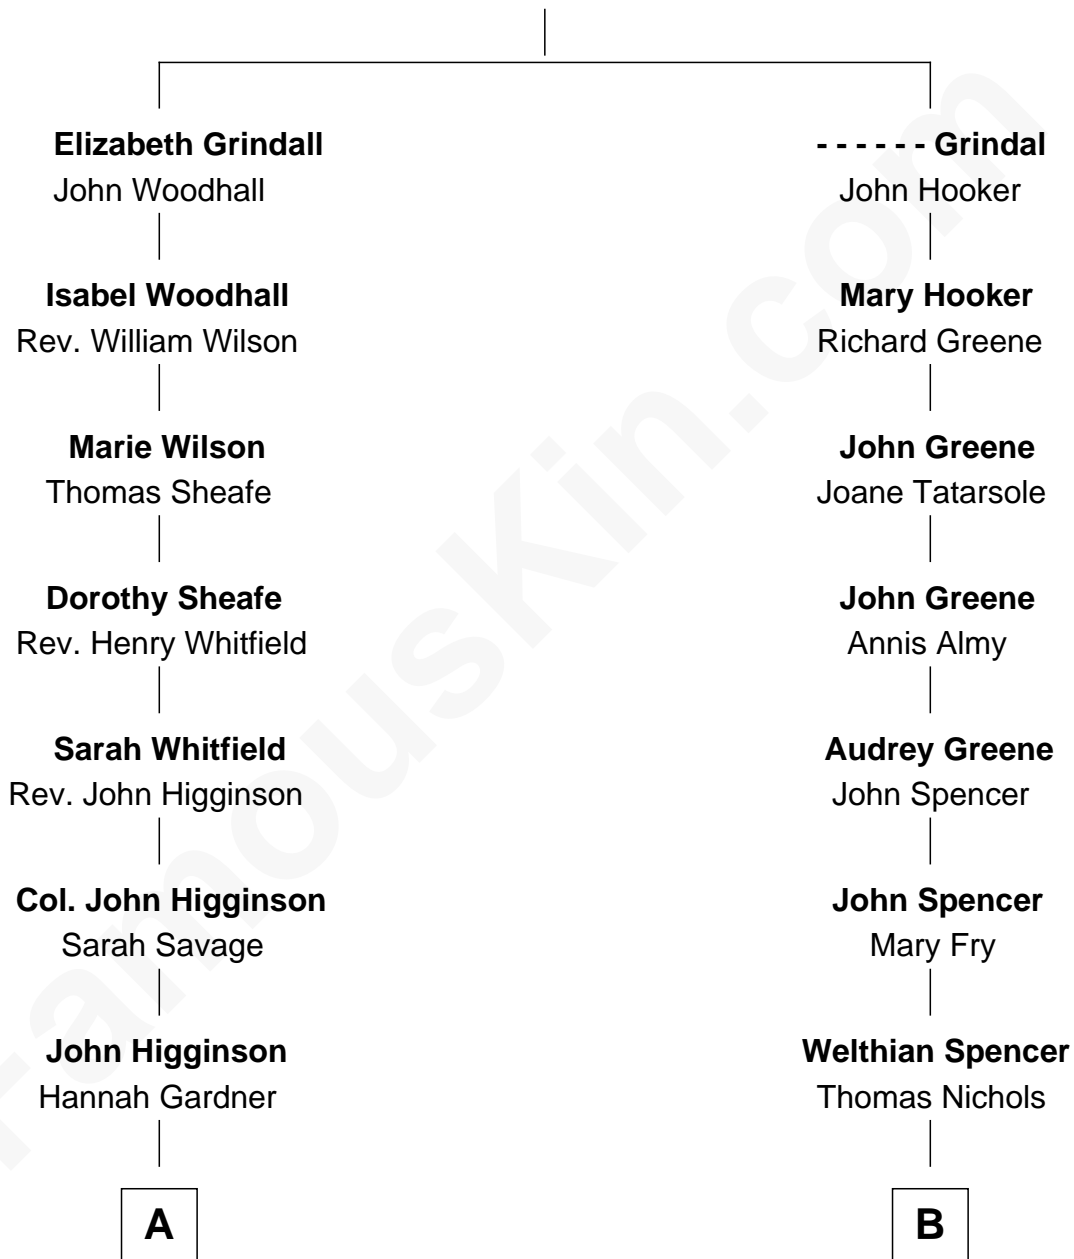

FamousKin.com Relationship Chart of

Robert Frost

Poet and Playwright

13th cousin of

Marilyn Monroe

Actress, Model, and Singer

William Grindall

A

Elizabeth Higginson
Rev. Benjamin Prescott

Elizabeth Prescott
William Frost

William Frost
Sarah Holt

Samuel Abbott Frost
Mary Blunt

William Prescott Frost
Judith Colcord

William Prescott Frost
Isabella Moodie

Charles Stanley Gifford
Gladys Pearl Monroe

Marilyn Monroe
Actress, Model, and Singer