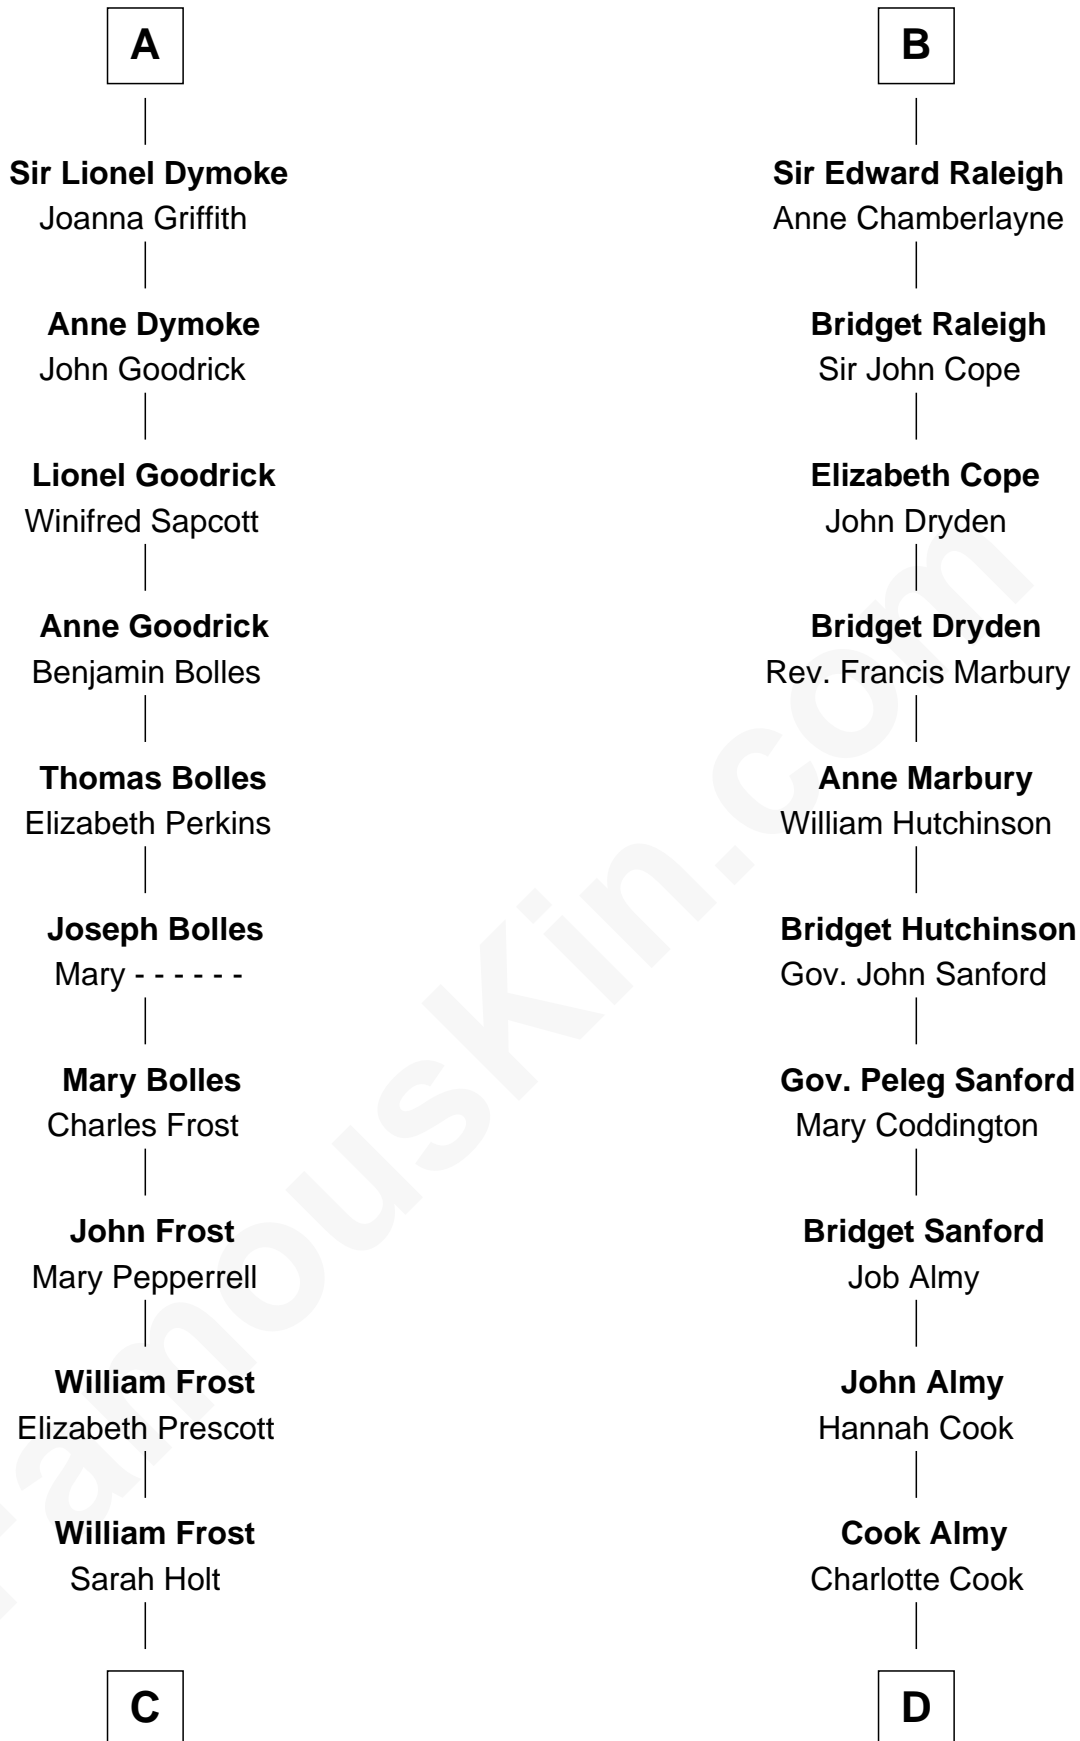

FamousKin.com Relationship Chart of

Robert Frost

Poet and Playwright

20th cousin 1 time removed of

Marilyn Monroe

Actress, Model, and Singer

Isabella de Beauchamp

with husband
Sir Patrick de Chaworth

Edward Despencer
Elizabeth Burghersh

Eleanor de Mowbray
John de Welles

Margaret Despencer
Robert de Ferrers

Eudo de Welles
Maud de Greystoke

Phillippa Ferrers
Sir Thomas Greene

Sir Lionel de Welles
Joan de Waterton

Elizabeth Greene
William Raleigh

Margaret de Welles
Sir Thomas Dymoke

Sir Edward Raleigh
Margaret Verney

A

B

C

Samuel Abbott Frost

Mary Blunt