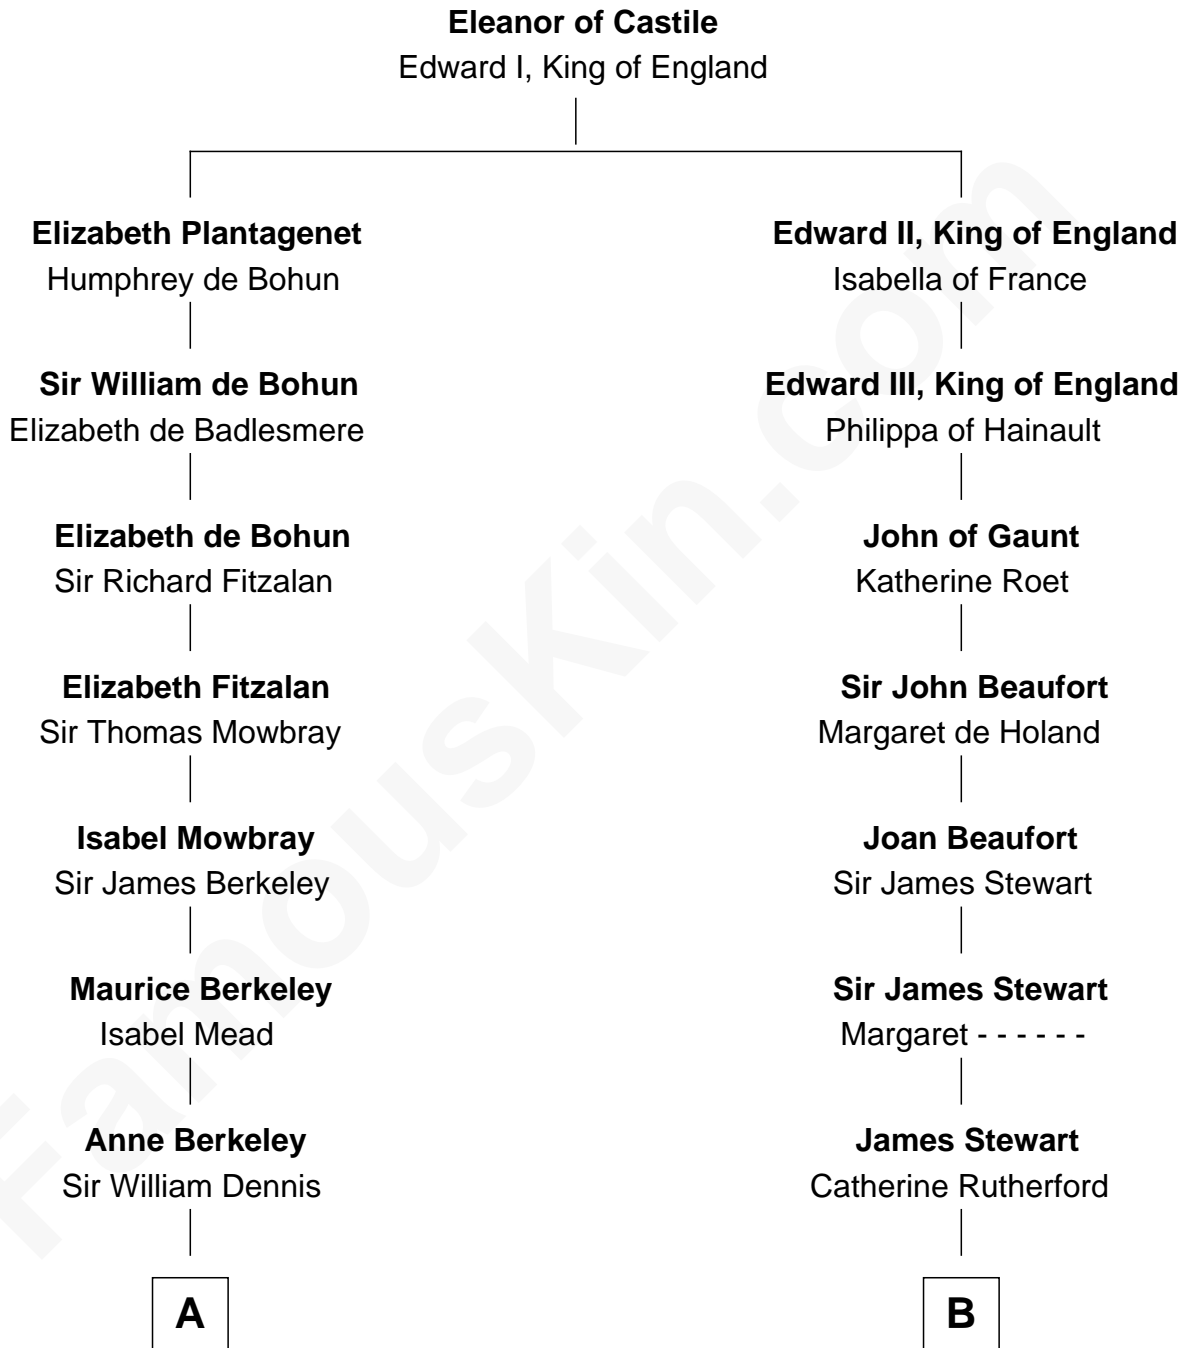

FamousKin.com Relationship Chart of

Robert Frost

Poet and Playwright

17th cousin 3 times removed of

Noel Coward

Playwright, Actor, and Songwriter

C

—
Samuel Abbott Frost

Mary Blunt

—
William Prescott Frost

Judith Colcord

—
William Prescott Frost

Isabella Moodie

—
Robert Frost

Poet and Playwright

FamousKin.com