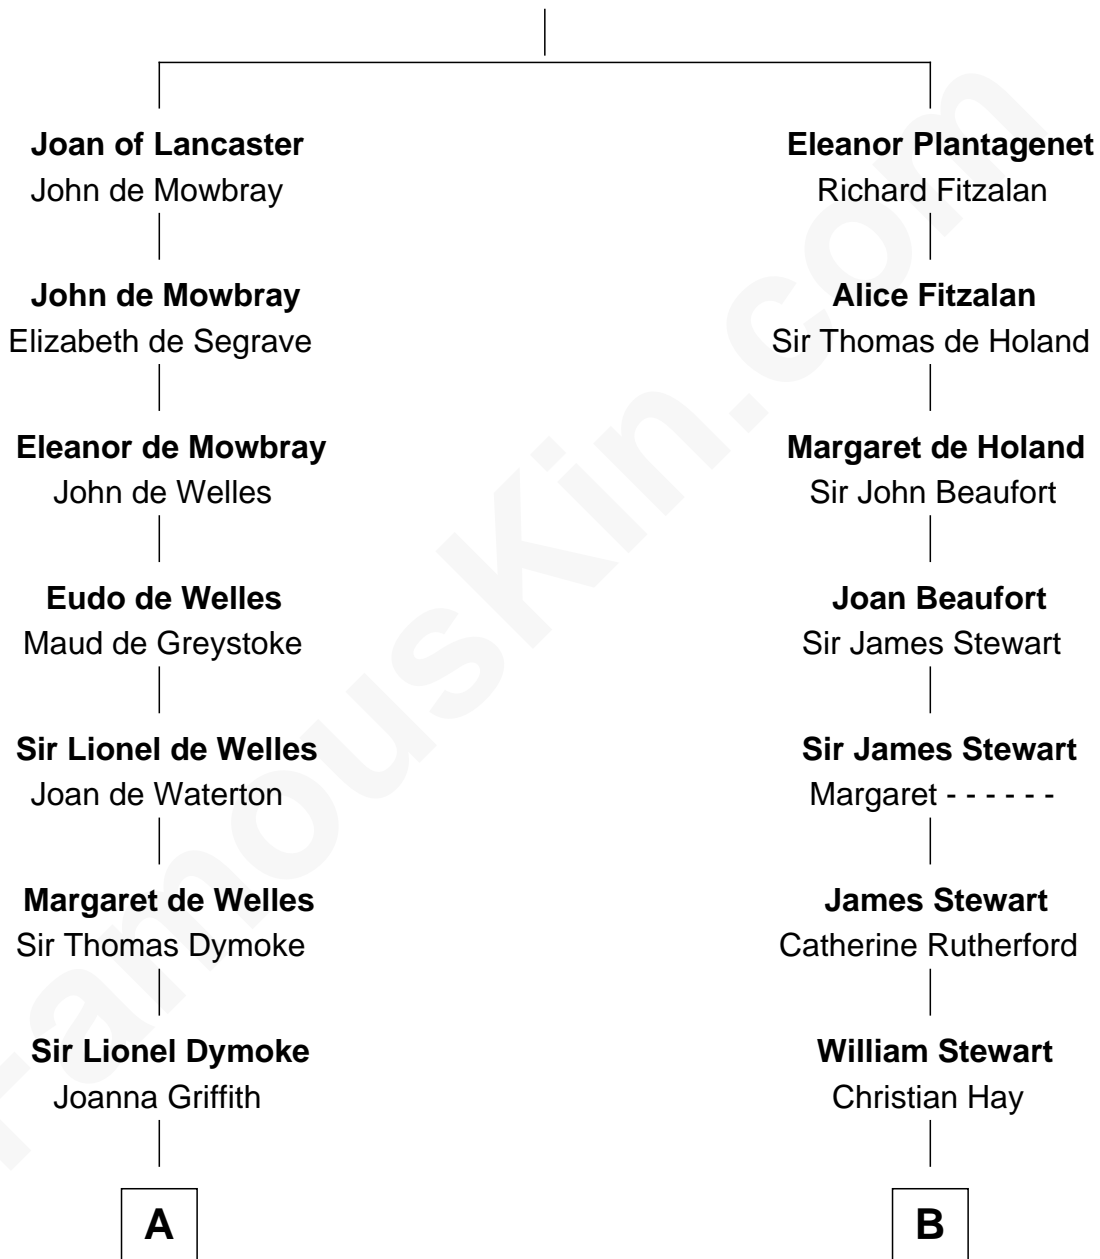

# FamousKin.com Relationship Chart of

**Robert Frost**

*Poet and Playwright*

16th cousin 3 times removed of

**Noel Coward**

*Playwright, Actor, and Songwriter*

**Henry Plantagenet**

Maud de Chaworth

**C**

William Prescott Frost

Judith Colcord

William Prescott Frost

Isabella Moodie

**Robert Frost**

*Poet and Playwright*

FamousKin.com