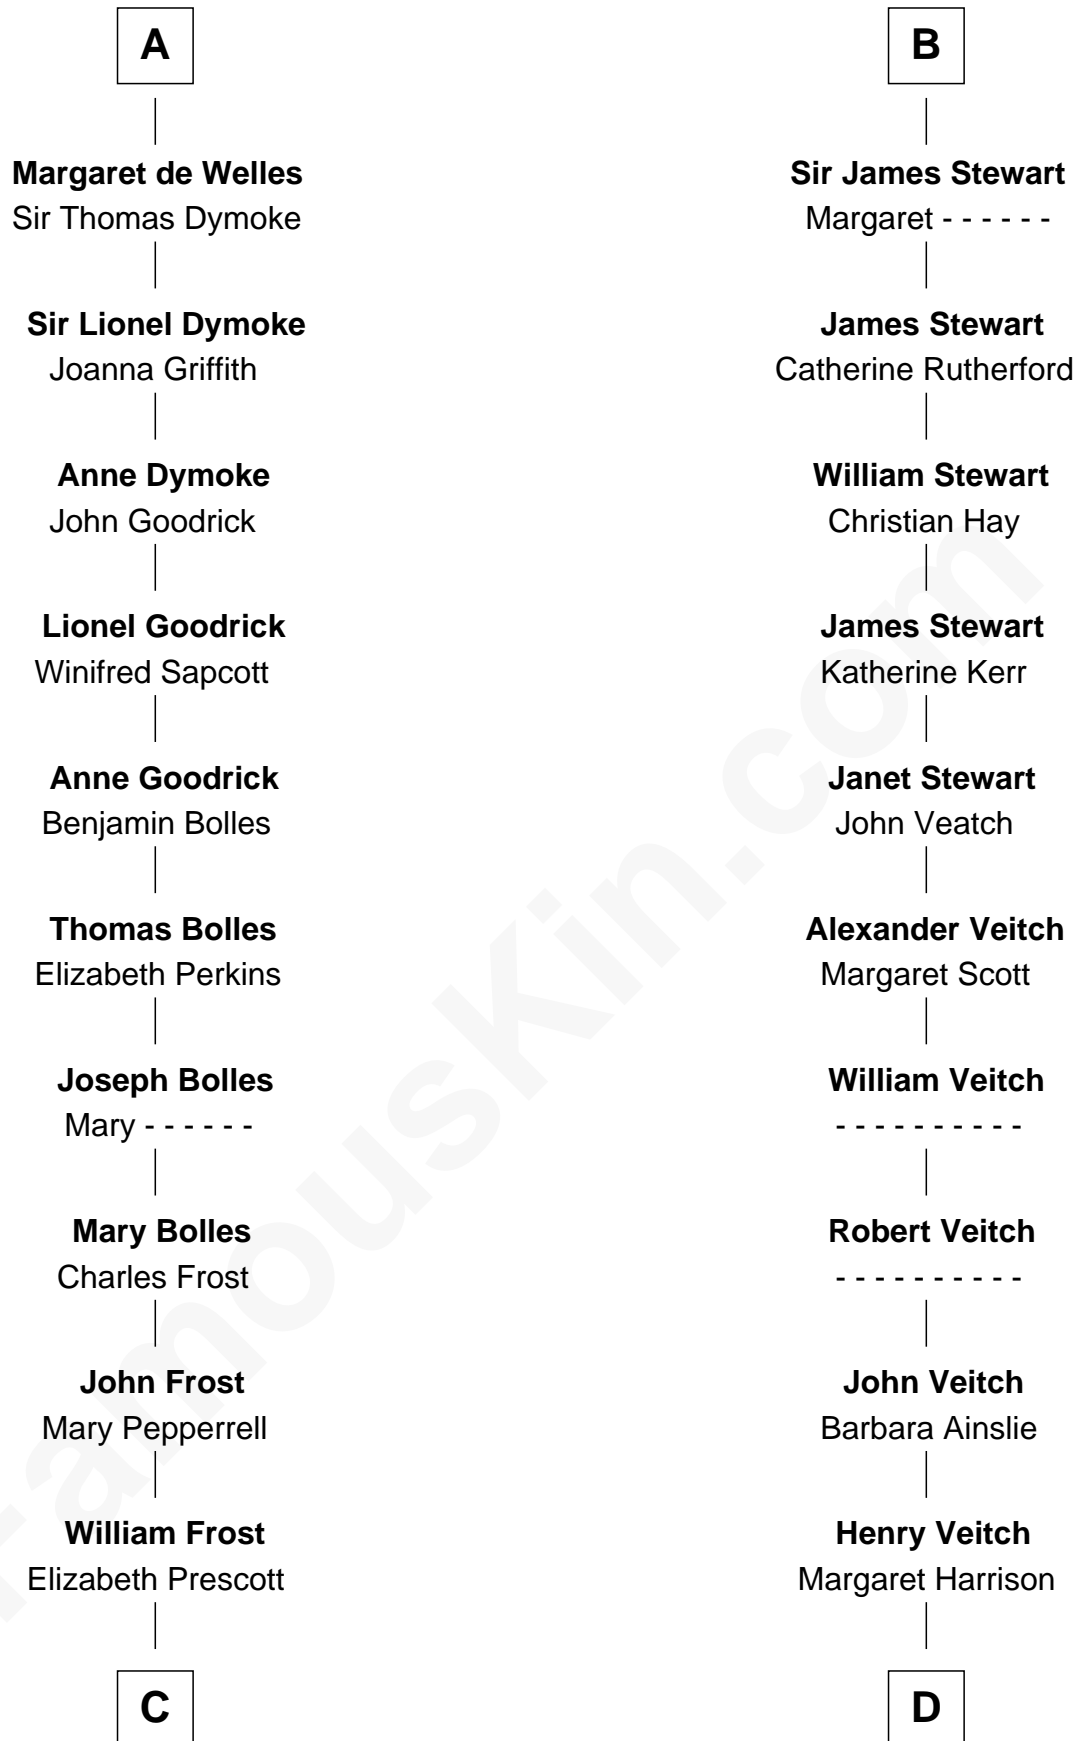

FamousKin.com

Relationship Chart of

Robert Frost

Poet and Playwright

19th cousin 2 times removed of

Noel Coward

Playwright, Actor, and Songwriter

Sir John FitzGeoffrey

Isabel le Bigod

C

William Frost

Sarah Holt

Samuel Abbott Frost

Mary Blunt

William Prescott Frost

Judith Colcord