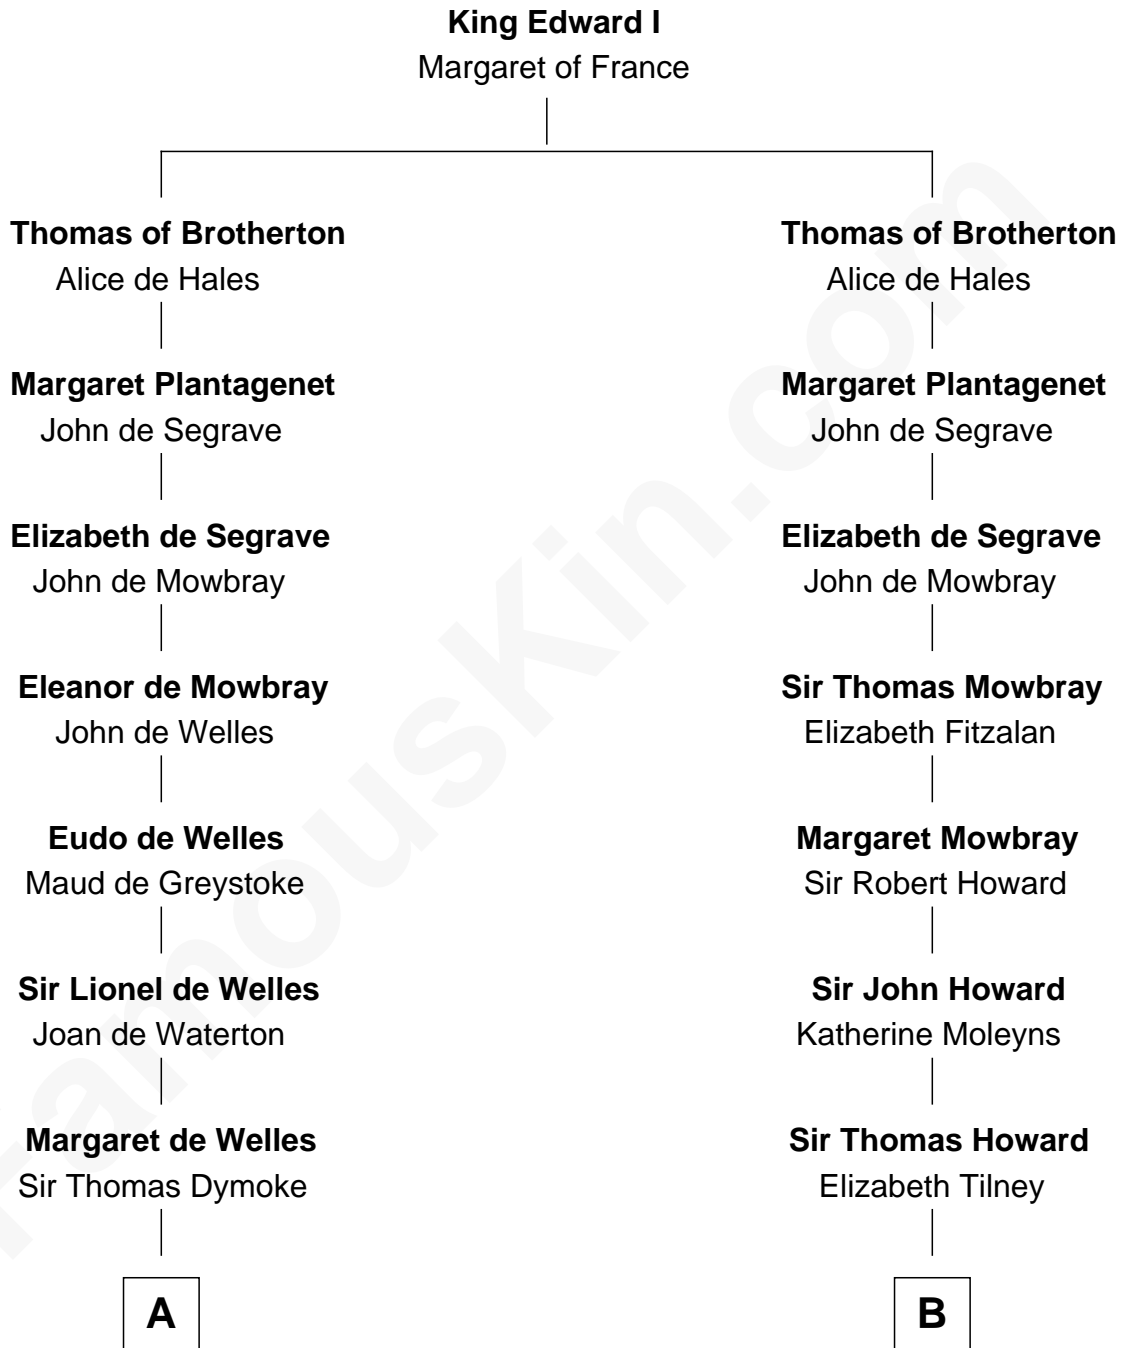

# FamousKin.com Relationship Chart of

**Robert Frost**

*Poet and Playwright*

8th cousin 12 times removed of

**Catherine Howard**

*5th Wife of King Henry VIII*

**C**

—  
**Samuel Abbott Frost**

Mary Blunt

—  
**William Prescott Frost**

Judith Colcord

—  
**William Prescott Frost**

Isabella Moodie

—  
**Robert Frost**

*Poet and Playwright*

FamousKin.com